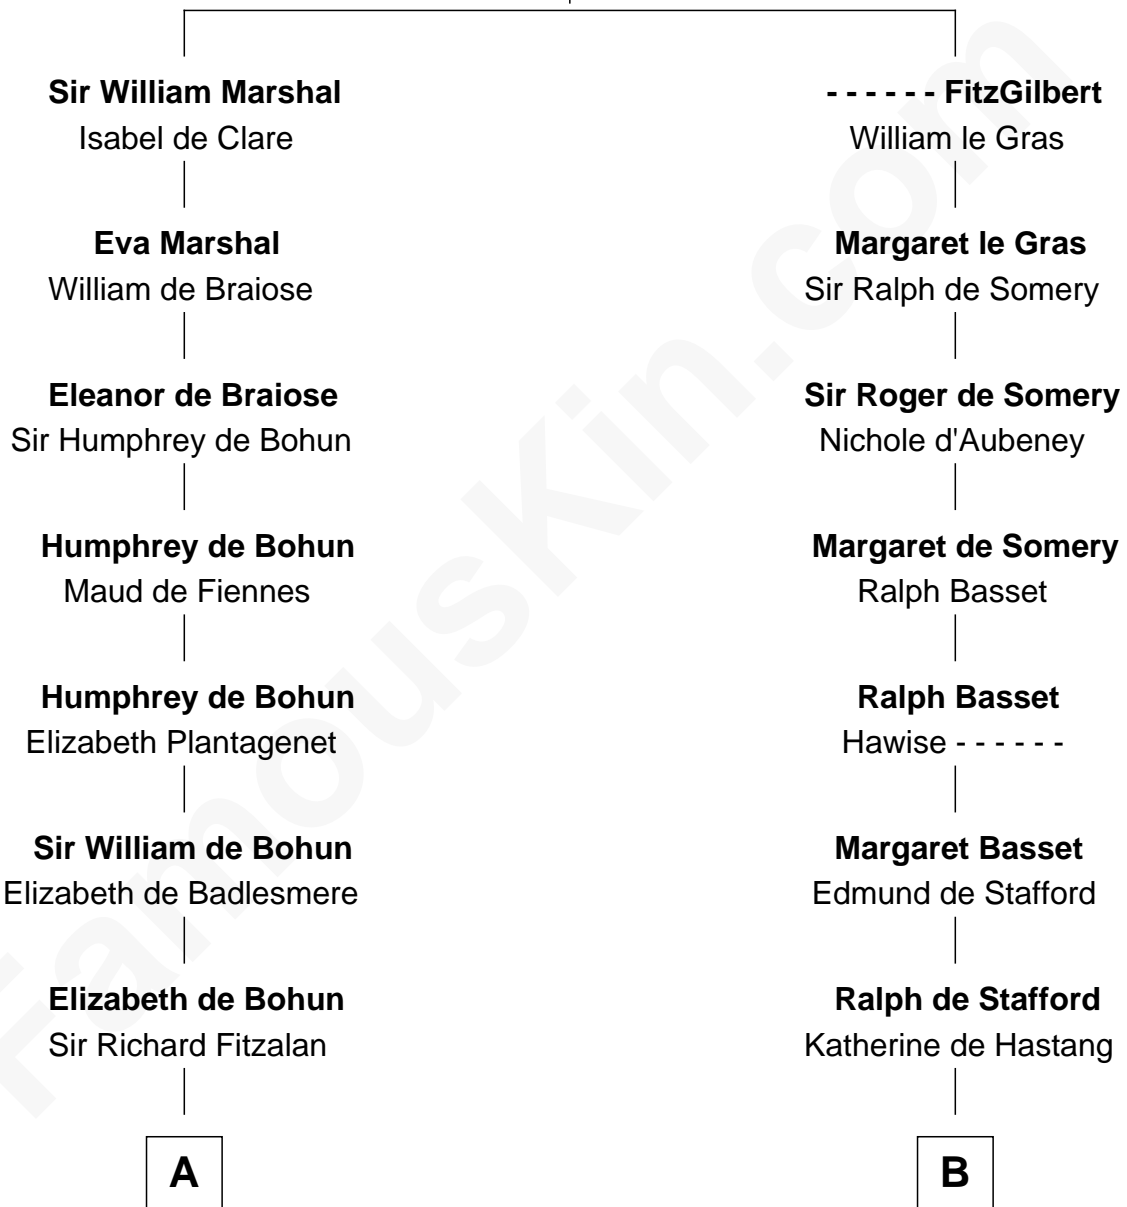

FamousKin.com Relationship Chart of

General Robert E. Lee

Confederate Army - U.S. Civil War

20th cousin of

William Greene

2nd Governor of Rhode Island

John FitzGilbert
Sybilla of Salisbury

C

Henry Lee
Mary Bland

Col. Henry Lee
Lucy Grymes

Maj. Gen. Henry Lee
Anne Hill Carter

General Robert E. Lee
Confederate Army - U.S. Civil War

D

Annis Almy
John Greene

Samuel Greene
Mary Gorton

William Greene
Catharine Greene

William Greene
2nd Governor of Rhode Island