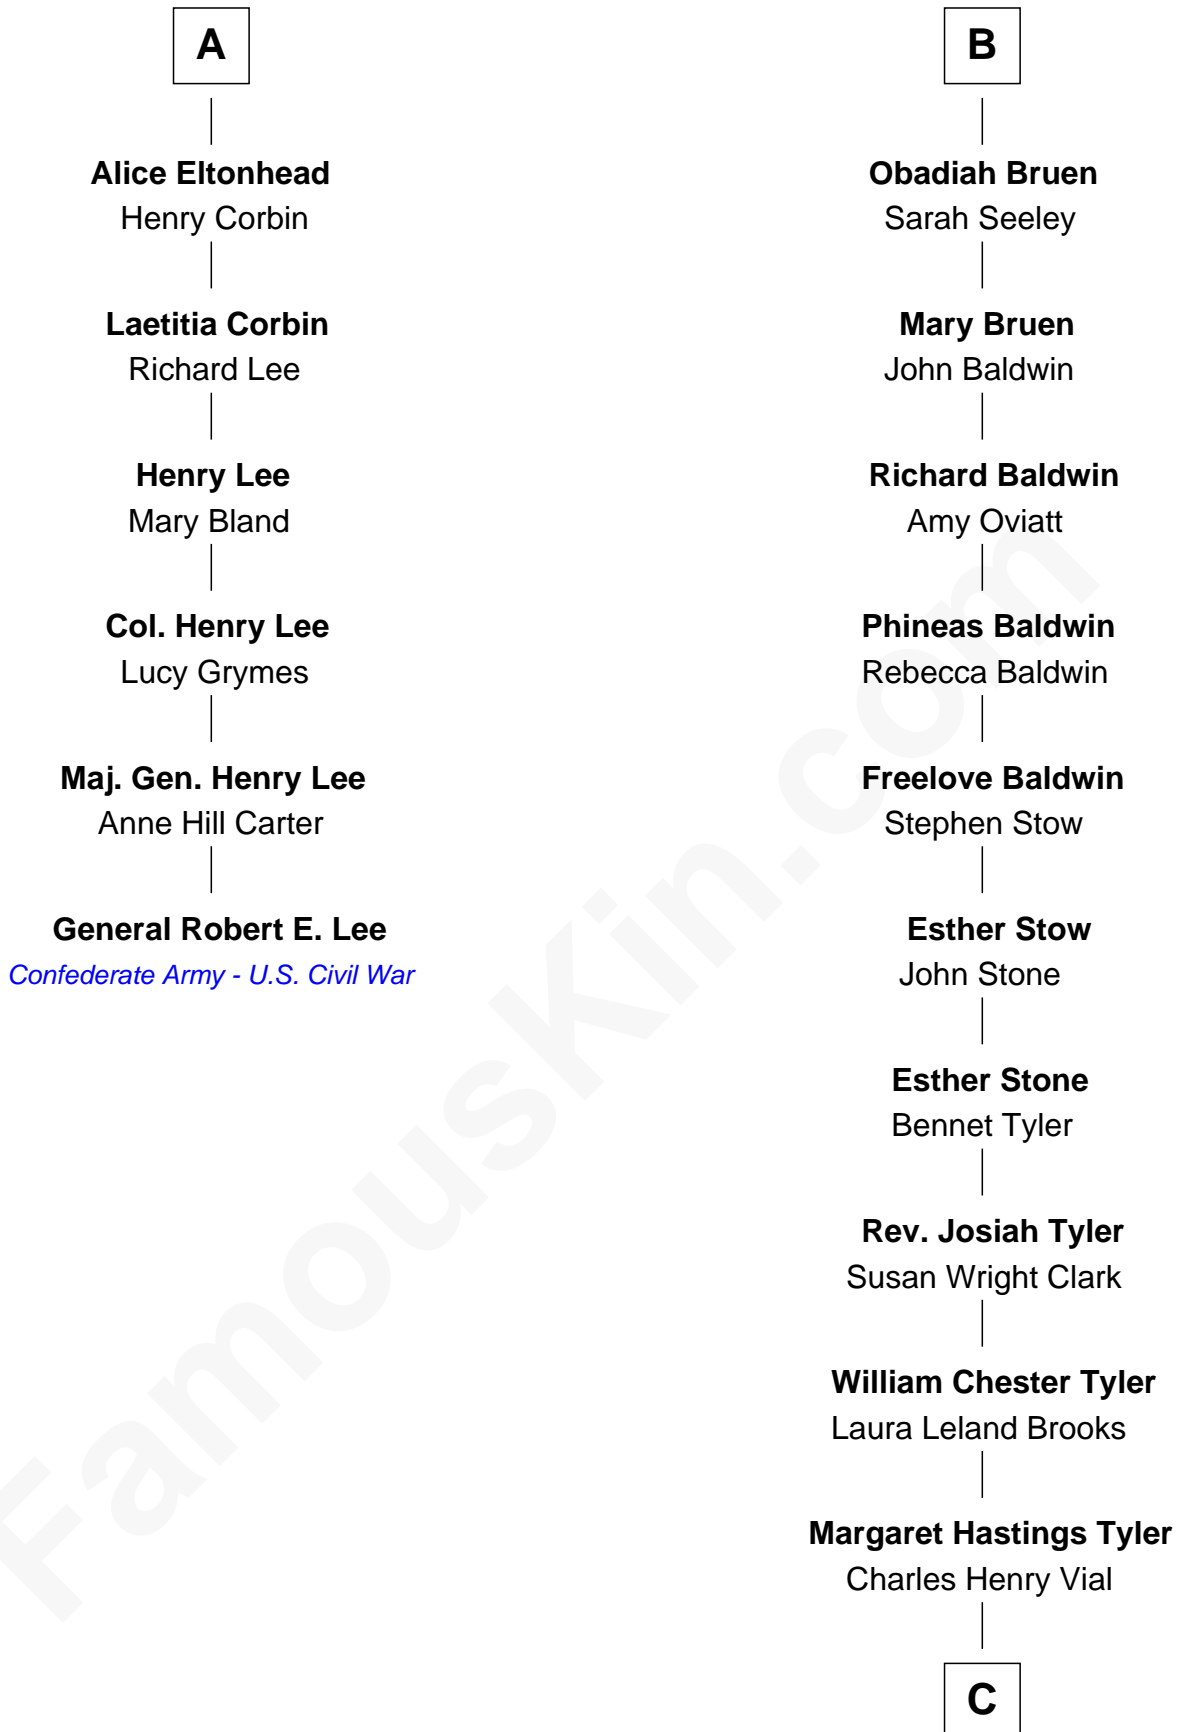

FamousKin.com Relationship Chart of

General Robert E. Lee

Confederate Army - U.S. Civil War

12th cousin 7 times removed of

Kate Upton

Sports Illustrated Swimsuit Cover Model

C

Elizabeth Brooks Vial
Stephen Edward Upton

Jefferson Matthew Upton
Shelley Fawn Davis

Kate Upton
Model and Actress

FamousKin.com