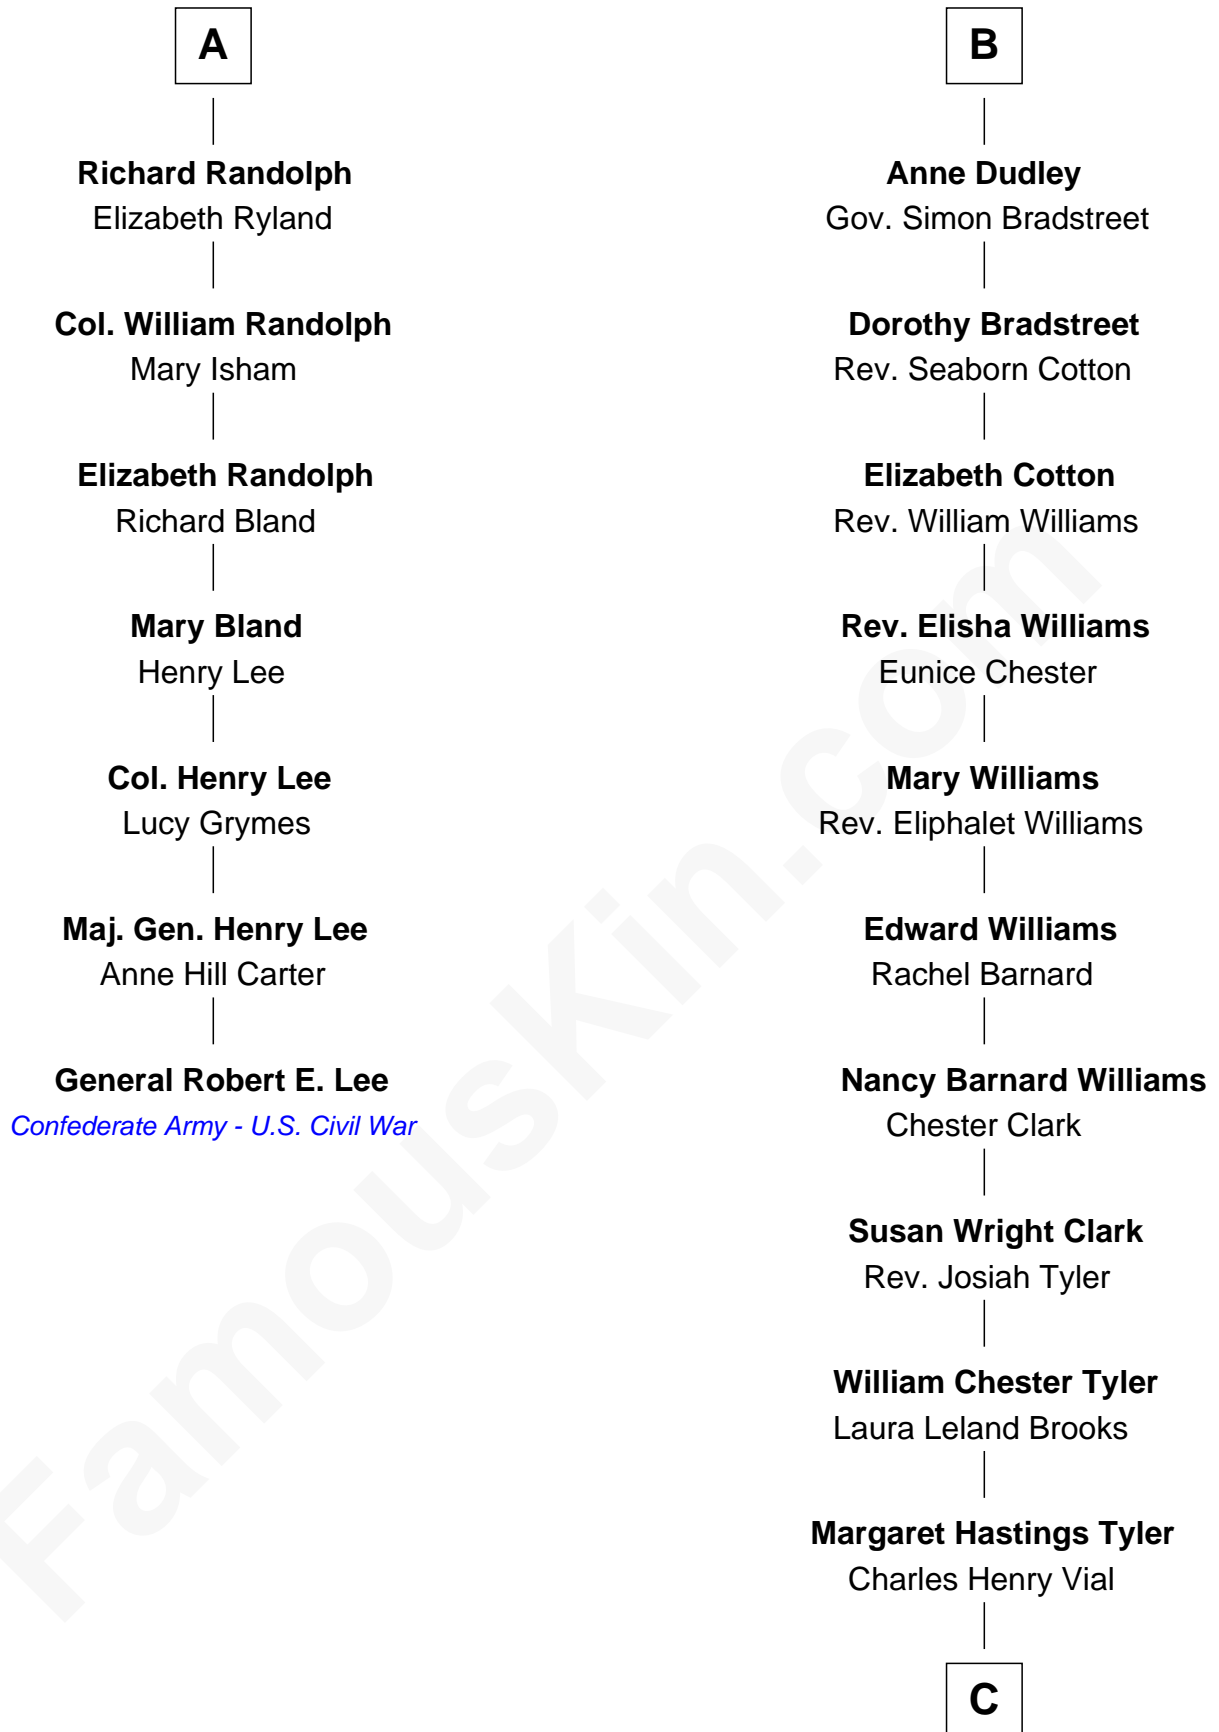

FamousKin.com Relationship Chart of

General Robert E. Lee

Confederate Army - U.S. Civil War

13th cousin 6 times removed of

Kate Upton

Sports Illustrated Swimsuit Cover Model

C

Elizabeth Brooks Vial
Stephen Edward Upton