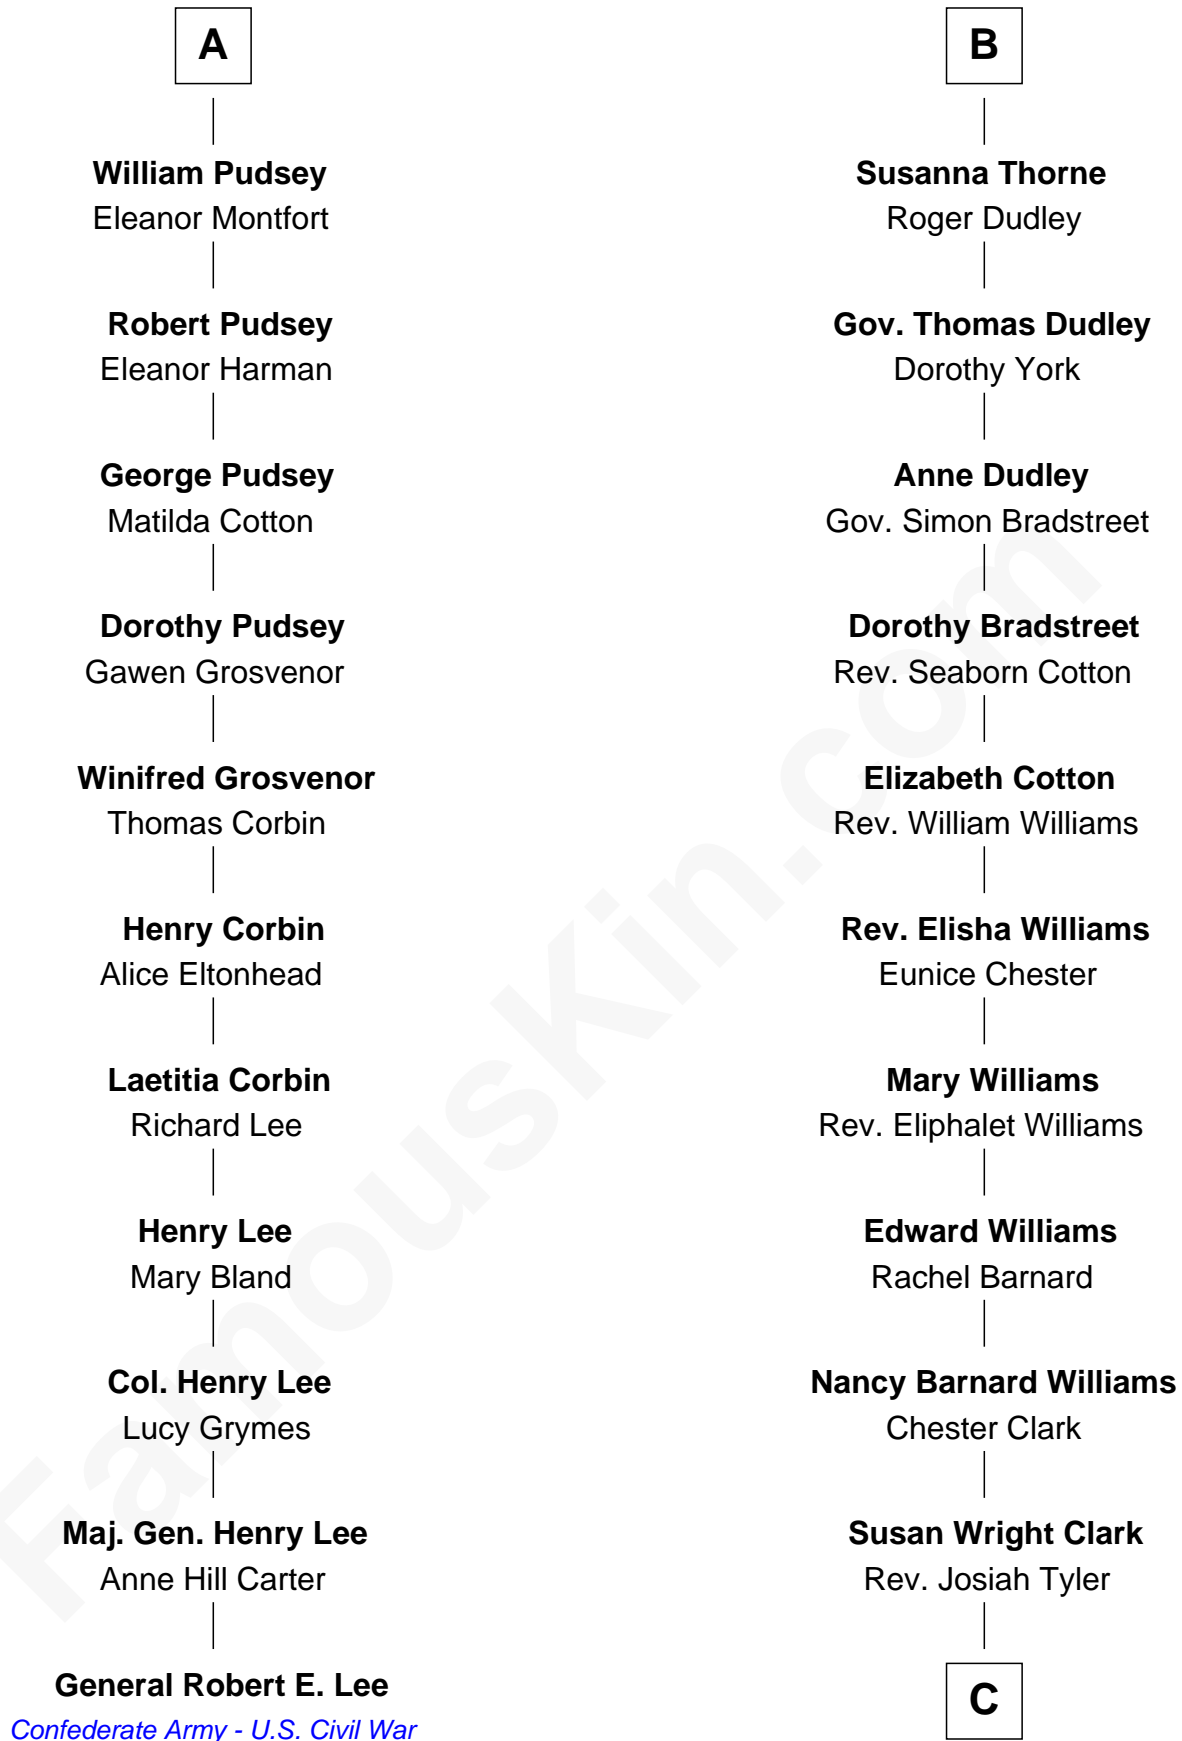

FamousKin.com Relationship Chart of

General Robert E. Lee

Confederate Army - U.S. Civil War

17th cousin 4 times removed of

Kate Upton

Sports Illustrated Swimsuit Cover Model

C

William Chester Tyler

Laura Leland Brooks

Margaret Hastings Tyler

Charles Henry Vial

Elizabeth Brooks Vial

Stephen Edward Upton

Jefferson Matthew Upton

Shelley Fawn Davis

Kate Upton