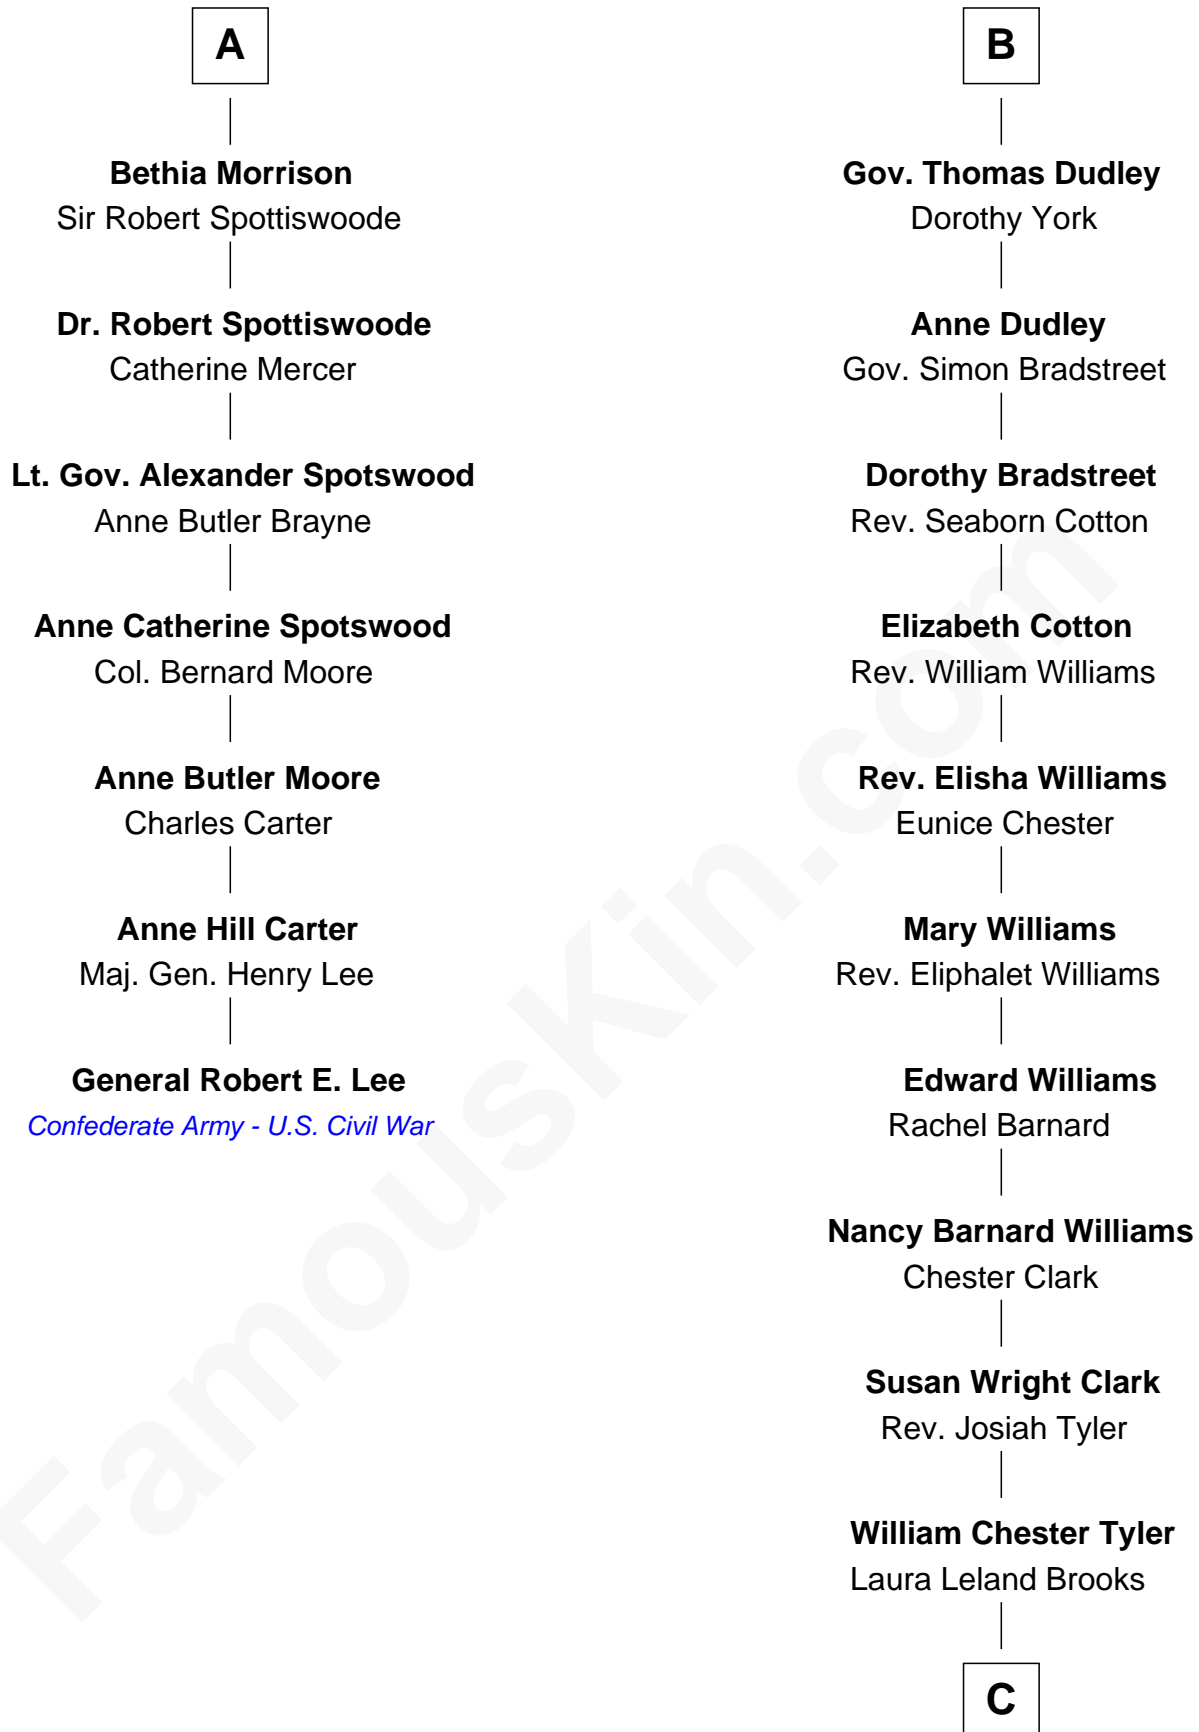

FamousKin.com Relationship Chart of

General Robert E. Lee

Confederate Army - U.S. Civil War

13th cousin 7 times removed of

Kate Upton

Sports Illustrated Swimsuit Cover Model

Sir Thomas de Holand

Alice Fitzalan

Isabel Arbuthnott

Sir Robert Maule

William Maule

Bethia Guthrie

Eleanor Maule

Sir Alexander Morrison

A

Eleanor Holand

Edward Cherleton

Joyce Cherleton

Sir John Tiptoft

Joyce Tiptoft

Sir Edmund Sutton

Sir Edward Sutton

Cecily Willoughby

Sir John Sutton

Cecily Grey

Sir Henry Dudley

----- Ashton

Probable

Roger Dudley

Susanna Thorne

B

C