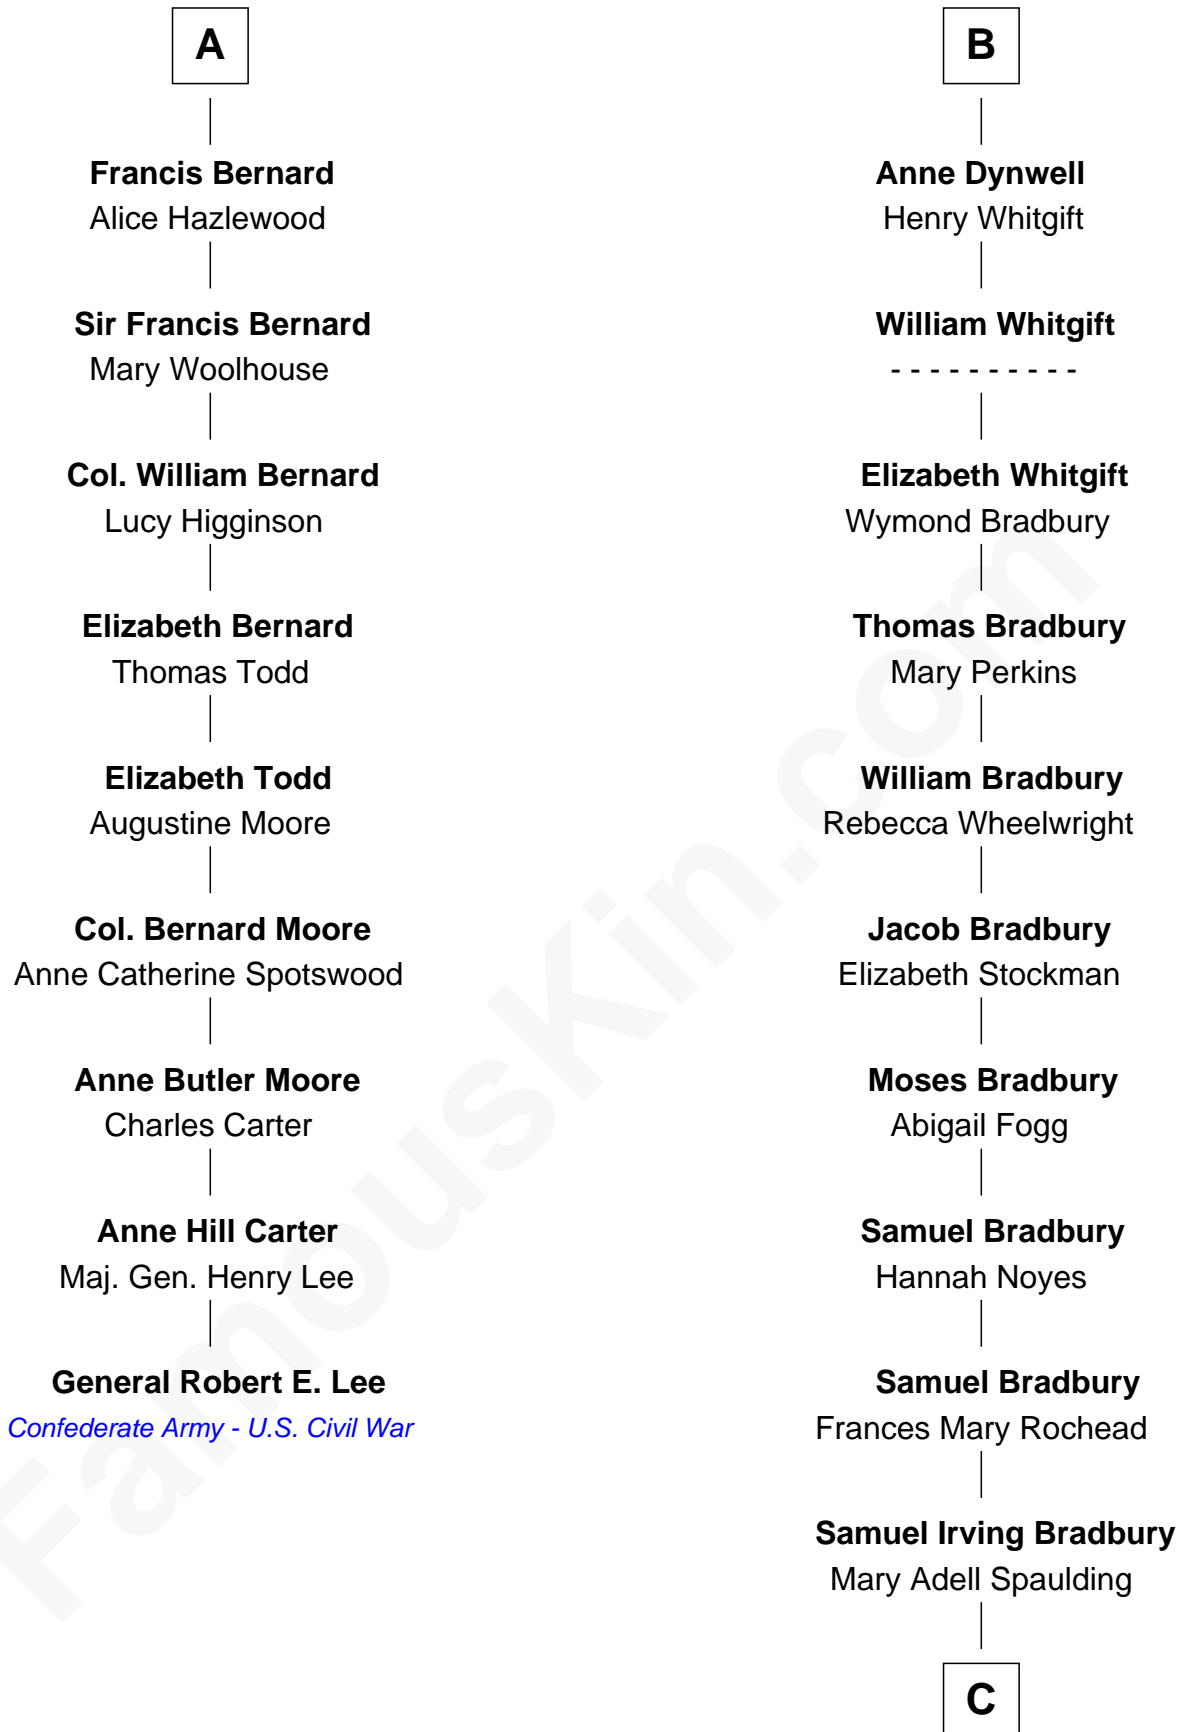

# FamousKin.com Relationship Chart of

**General Robert E. Lee**

*Confederate Army - U.S. Civil War*

15th cousin 4 times removed of

**Ray Bradbury**

*Author of The Martian Chronicles*

**Sir Thomas de Beauchamp**

Katherine de Mortimer

**Philippa de Beauchamp**

Sir Hugh de Stafford

**Margaret de Stafford**

Sir Ralph Neville

**Margaret de Neville**

Sir Richard Scrope

**Sir Henry le Scrope**

**Margaret de Welles**

Sir Thomas Dymoke

**Jane Dymoke**

John Fulnetby

**Katherine Fulnetby**

William Dynwell

**B**

**C**

—  
**Samuel Hinkston Bradbury**

Minnie Alice Davis

—  
**Leonard Spaulding Bradbury**

Esther Marie Moberg

—  
**Ray Bradbury**

*Author of [The Martian Chronicles](#)*

FamousKin.com