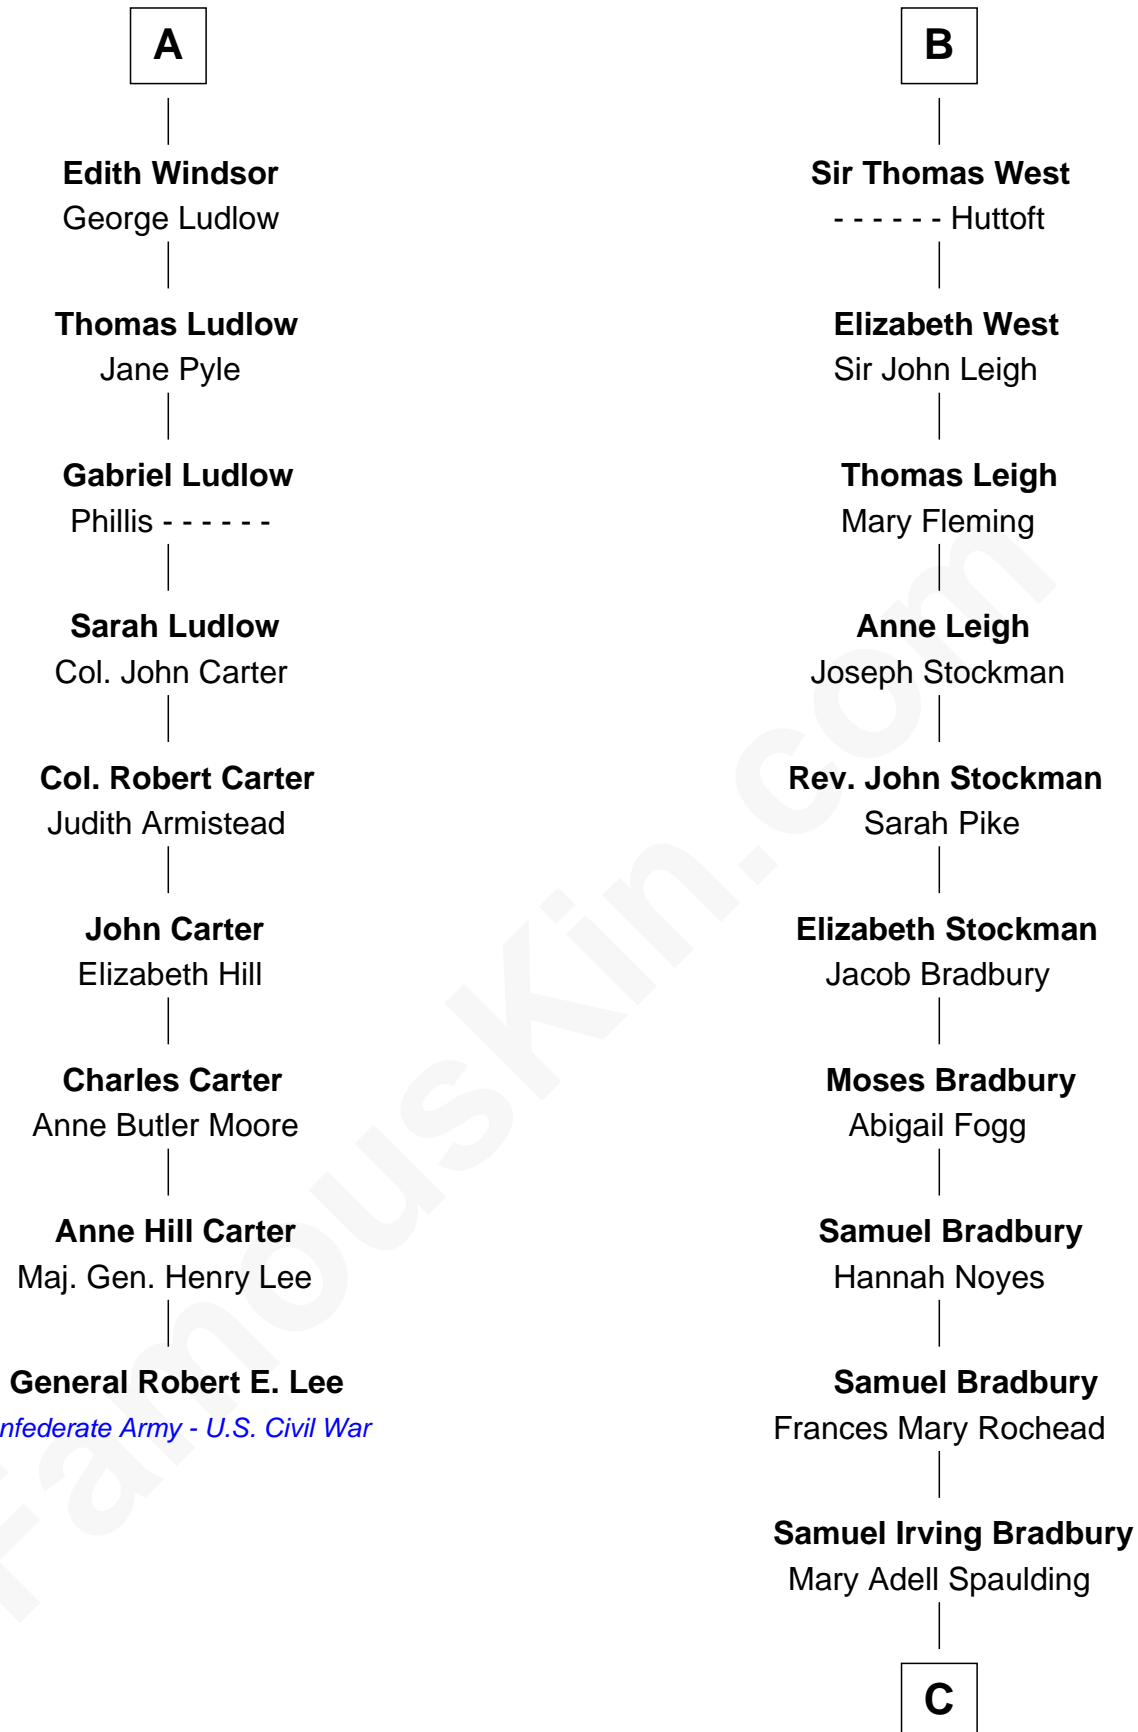

FamousKin.com Relationship Chart of

General Robert E. Lee

Confederate Army - U.S. Civil War

15th cousin 4 times removed of

Ray Bradbury

Author of The Martian Chronicles

Sir Hugh de Courtenay

Agnes de St. John

Muriel de Moels

Margaret Courtenay

Thomas Peverell

Katherine Peverell

Sir Walter Hungerford

Sir Robert Hungerford

Margaret Botreaux

Katherine Hungerford

Sir Richard West

Sir Thomas West

Eleanor Copley

Sir George West

Elizabeth Morton

B

C

—
Samuel Hinkston Bradbury