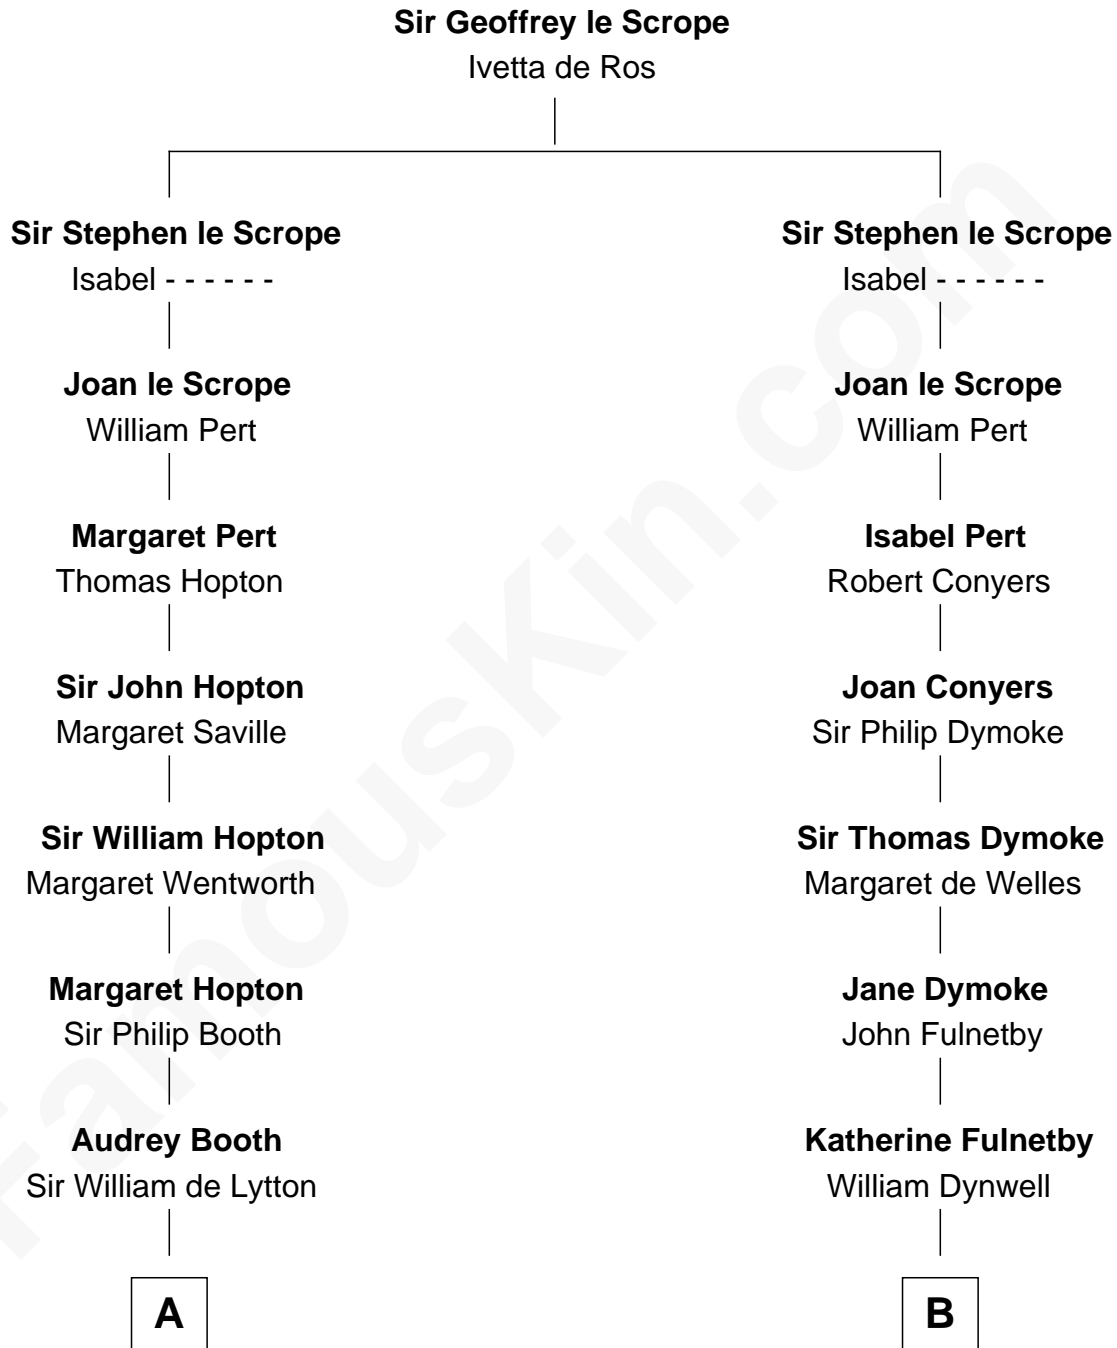

FamousKin.com Relationship Chart of

General Robert E. Lee

Confederate Army - U.S. Civil War

17th cousin 2 times removed of

Ray Bradbury

Author of The Martian Chronicles

C

—
Samuel Hinkston Bradbury

Minnie Alice Davis

—
Leonard Spaulding Bradbury

Esther Marie Moberg

—
Ray Bradbury

Author of [The Martian Chronicles](#)

FamousKin.com