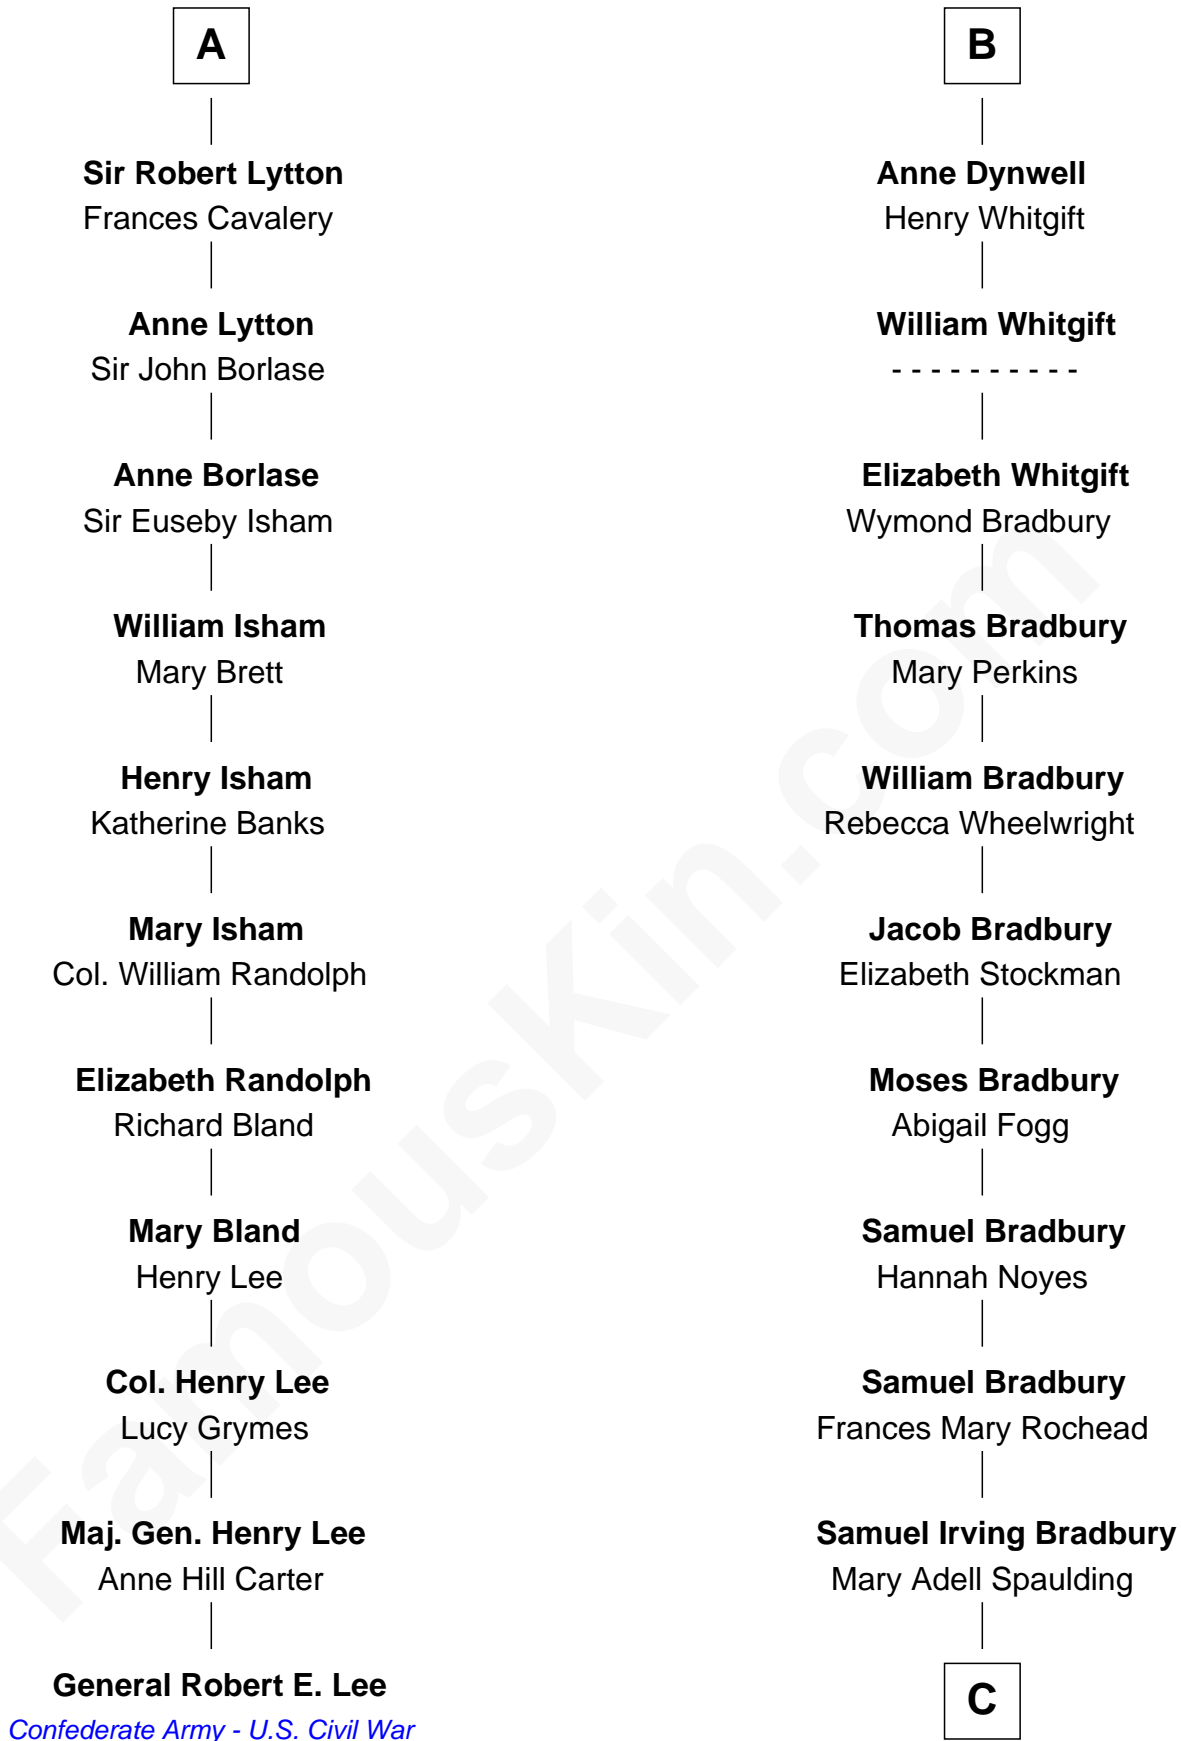

FamousKin.com Relationship Chart of

General Robert E. Lee

Confederate Army - U.S. Civil War

17th cousin 2 times removed of

Ray Bradbury

Author of The Martian Chronicles

C

—
Samuel Hinkston Bradbury

Minnie Alice Davis

—
Leonard Spaulding Bradbury

Esther Marie Moberg

—
Ray Bradbury

Author of [The Martian Chronicles](#)

FamousKin.com