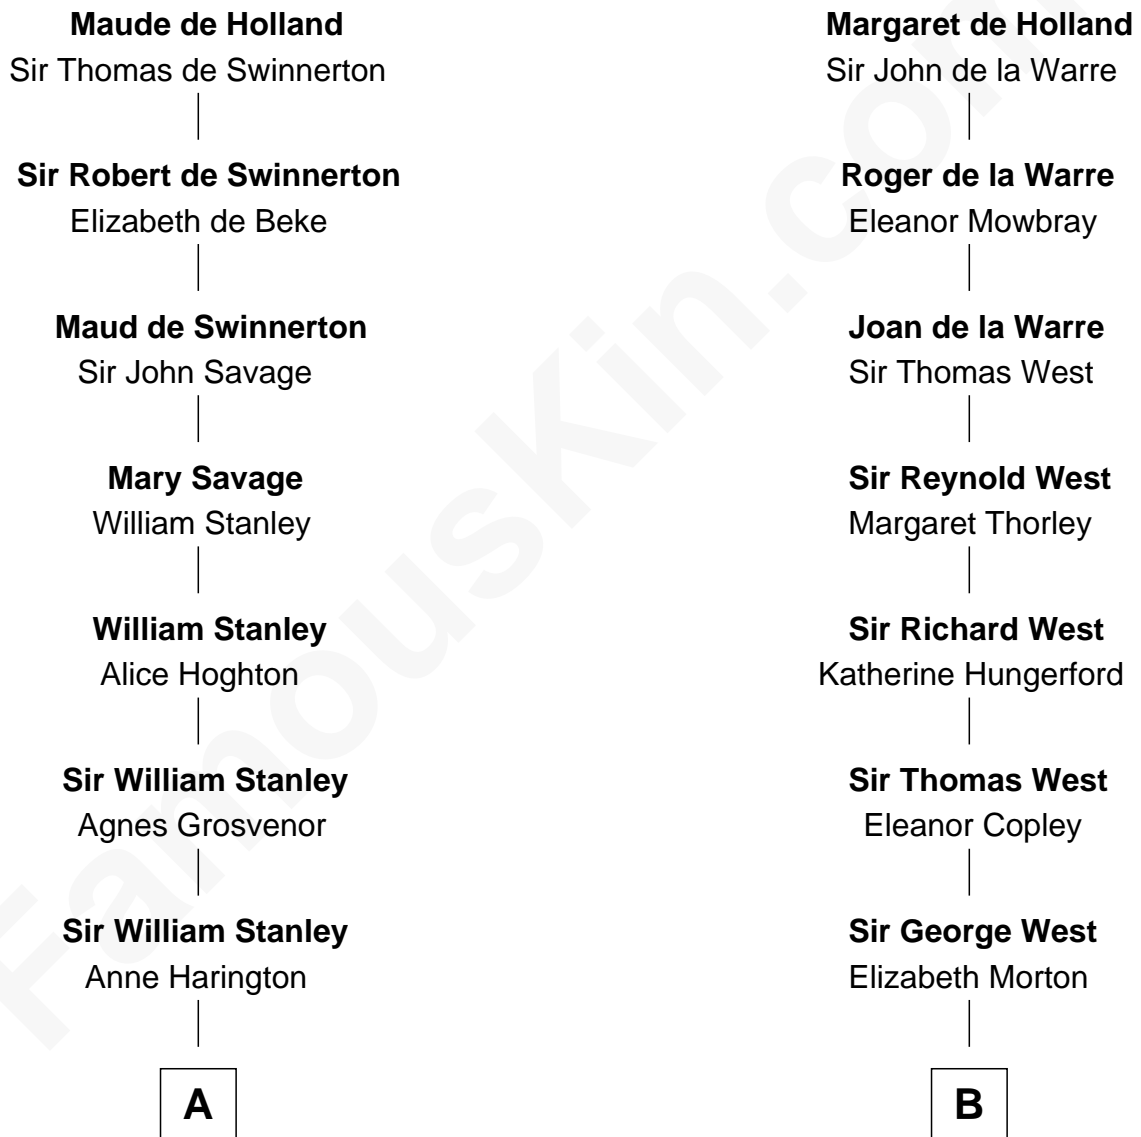

# FamousKin.com Relationship Chart of

**General Robert E. Lee**

*Confederate Army - U.S. Civil War*

15th cousin 4 times removed of

**Ray Bradbury**

*Author of The Martian Chronicles*

**Sir Robert de Holland**

Maude la Zouche

**C**

—  
**Samuel Hinkston Bradbury**

Minnie Alice Davis

—  
**Leonard Spaulding Bradbury**

Esther Marie Moberg

—  
**Ray Bradbury**

*Author of [The Martian Chronicles](#)*