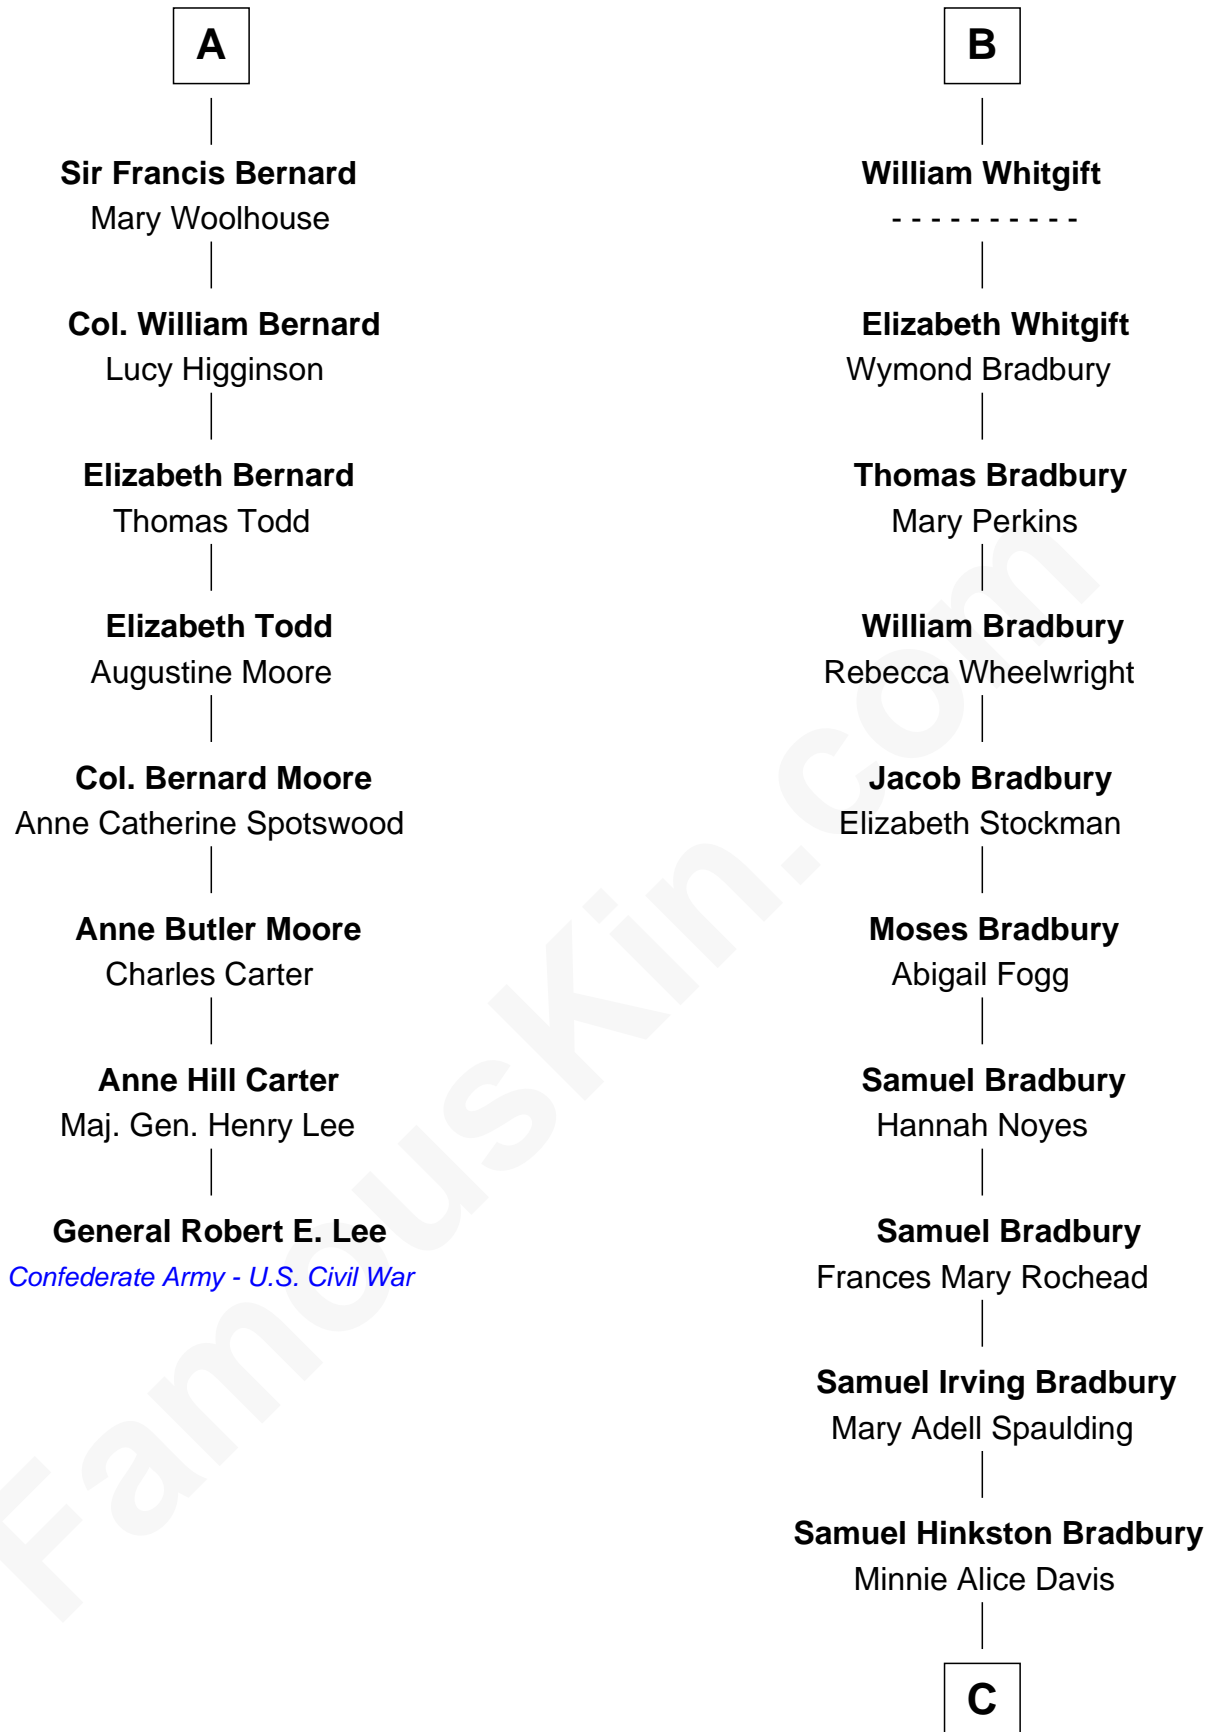

FamousKin.com Relationship Chart of

General Robert E. Lee

Confederate Army - U.S. Civil War

14th cousin 4 times removed of

Ray Bradbury

Author of The Martian Chronicles

C

Leonard Spaulding Bradbury

Esther Marie Moberg

Ray Bradbury

Author of The Martian Chronicles

FamousKin.com