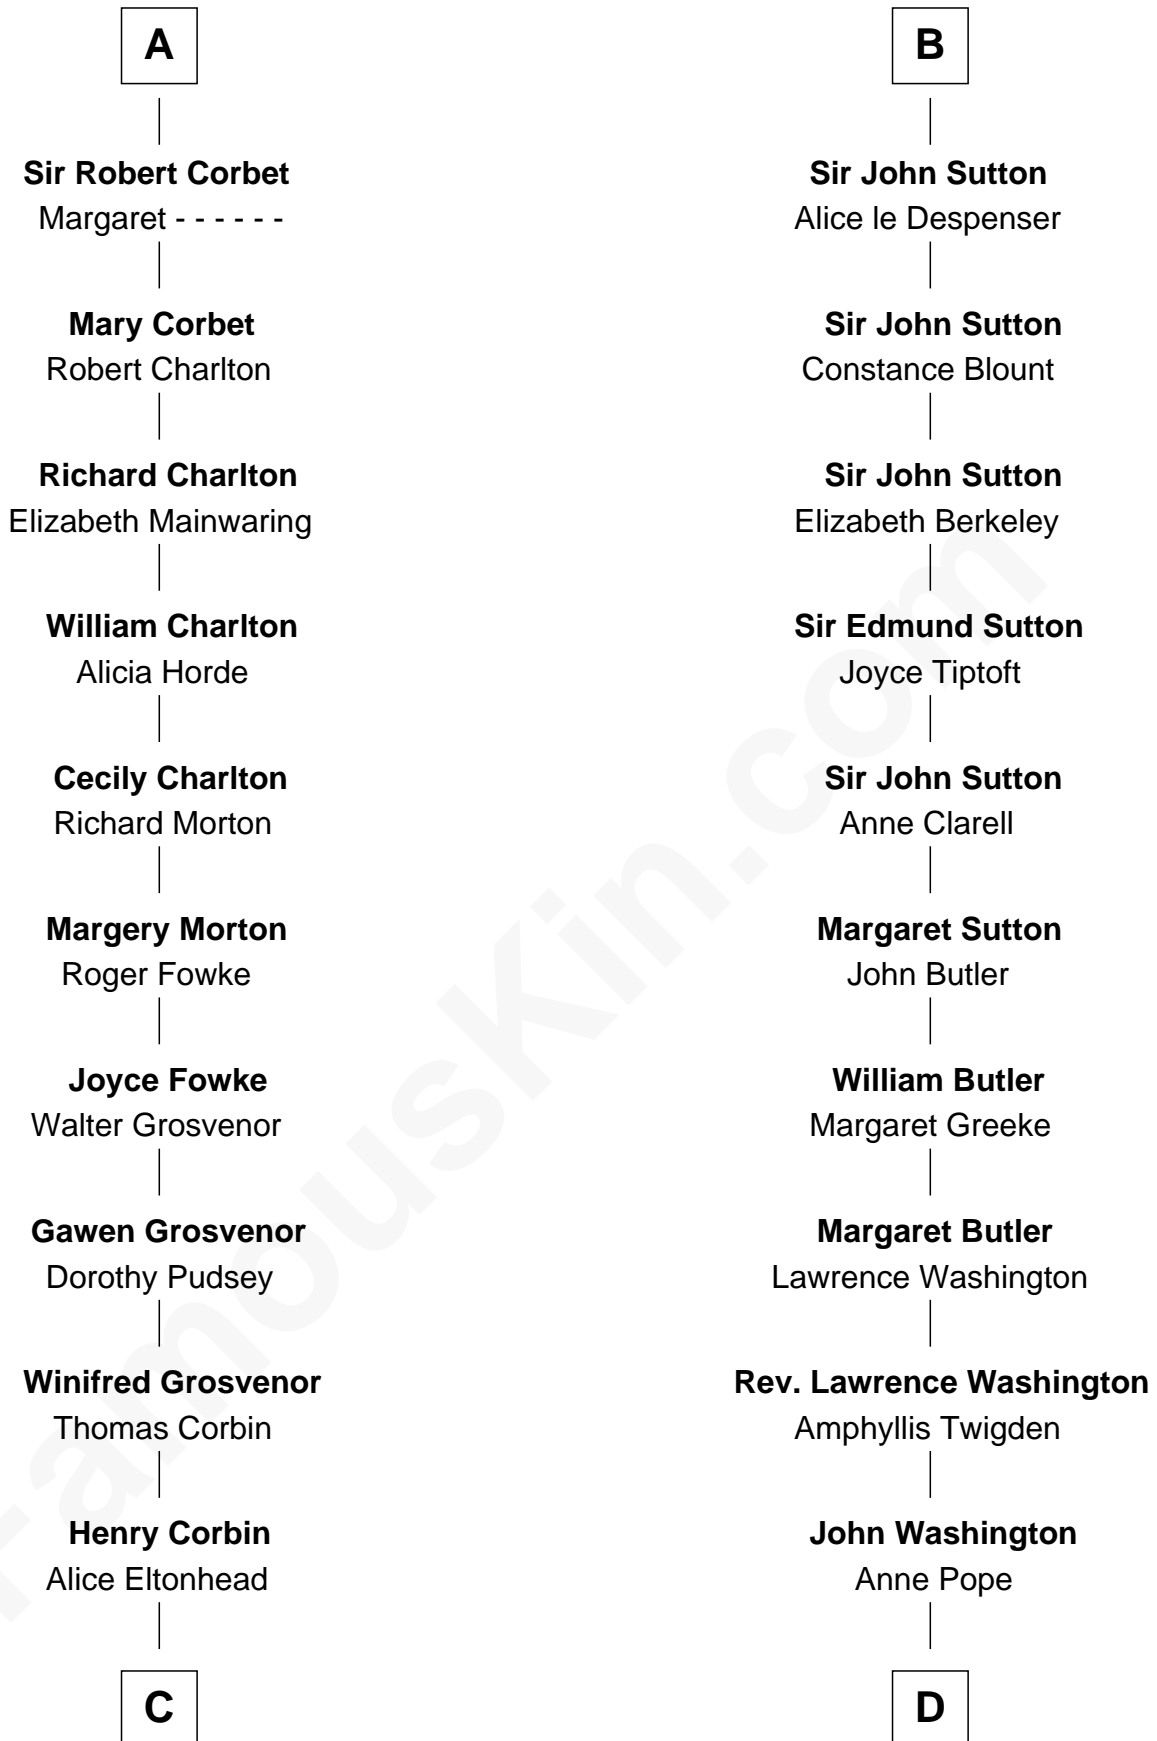

FamousKin.com Relationship Chart of

General Robert E. Lee

Confederate Army - U.S. Civil War

19th cousin 2 times removed of

George Washington

1st U.S. President

Ralph Paynell

C

Laetitia Corbin

Richard Lee

Henry Lee

Mary Bland

Col. Henry Lee

Lucy Grymes

Maj. Gen. Henry Lee

Anne Hill Carter