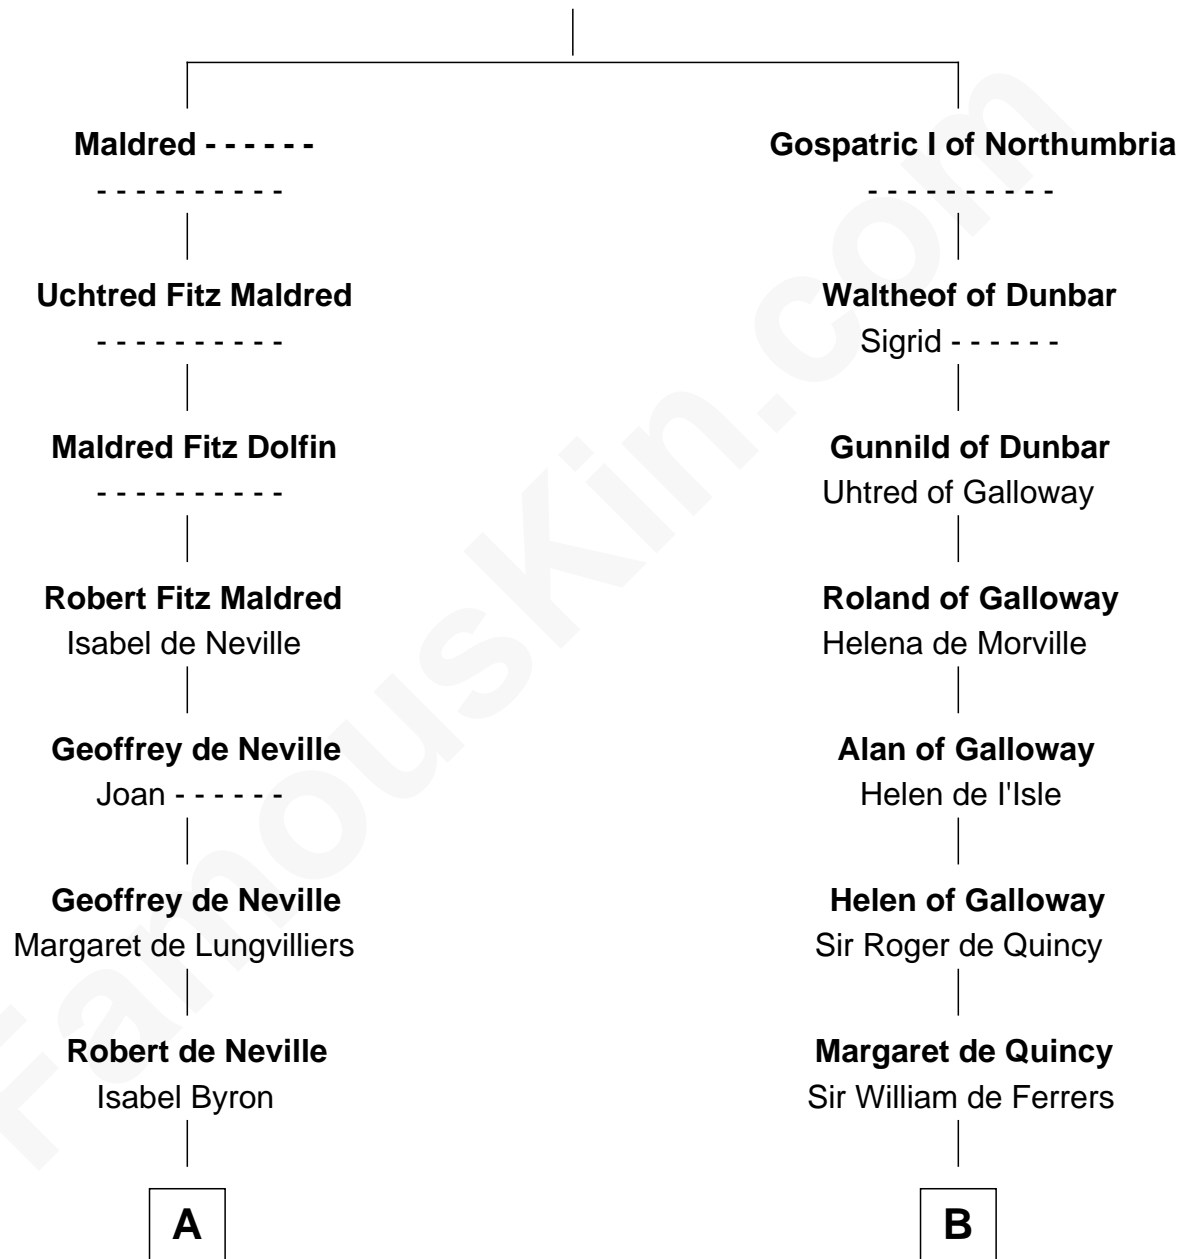

# FamousKin.com Relationship Chart of

**General Robert E. Lee**

*Confederate Army - U.S. Civil War*

21st cousin of

**George Washington**

*1st U.S. President*

**Maldred of Carlisle and Allendale**

Edith of Northumbria

**C**

**Laetitia Corbin**

Richard Lee

**Henry Lee**

Mary Bland

**Col. Henry Lee**

Lucy Grymes

**Maj. Gen. Henry Lee**

Anne Hill Carter

**General Robert E. Lee**

*Confederate Army - U.S. Civil War*

**D**

**Rev. Lawrence Washington**

Amphyllis Twigden

**John Washington**

Anne Pope

**Lawrence Washington**

Mildred Warner

**Augustine Washington**

Mary Ball

**George Washington**

*1st U.S. President*