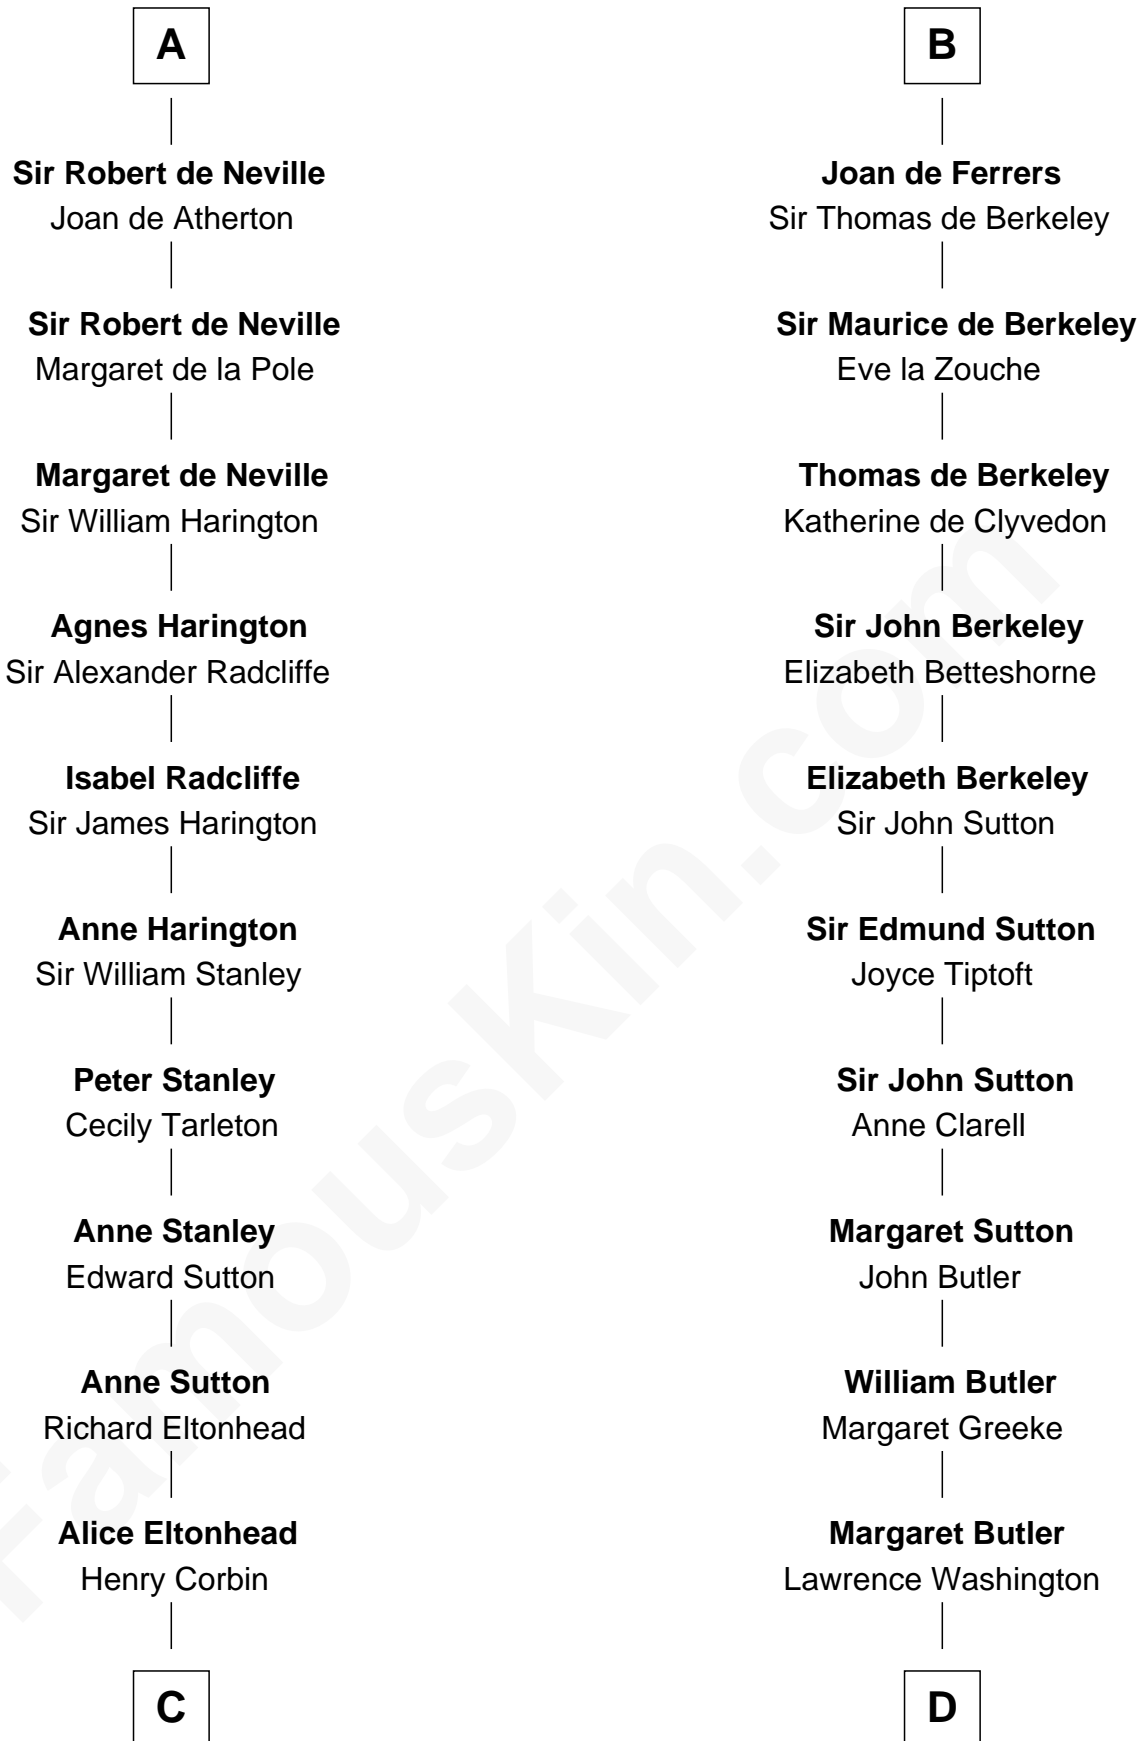

# FamousKin.com Relationship Chart of

**General Robert E. Lee**

*Confederate Army - U.S. Civil War*

21st cousin of

**George Washington**

*1st U.S. President*

**Maldred of Carlisle and Allendale**

Edith of Northumbria

**C**

**Laetitia Corbin**

Richard Lee

**Henry Lee**

Mary Bland

**Col. Henry Lee**

Lucy Grymes

**Maj. Gen. Henry Lee**

**Lawrence Washington**

Mildred Warner

**Augustine Washington**

Mary Ball

**George Washington**

*1st U.S. President*