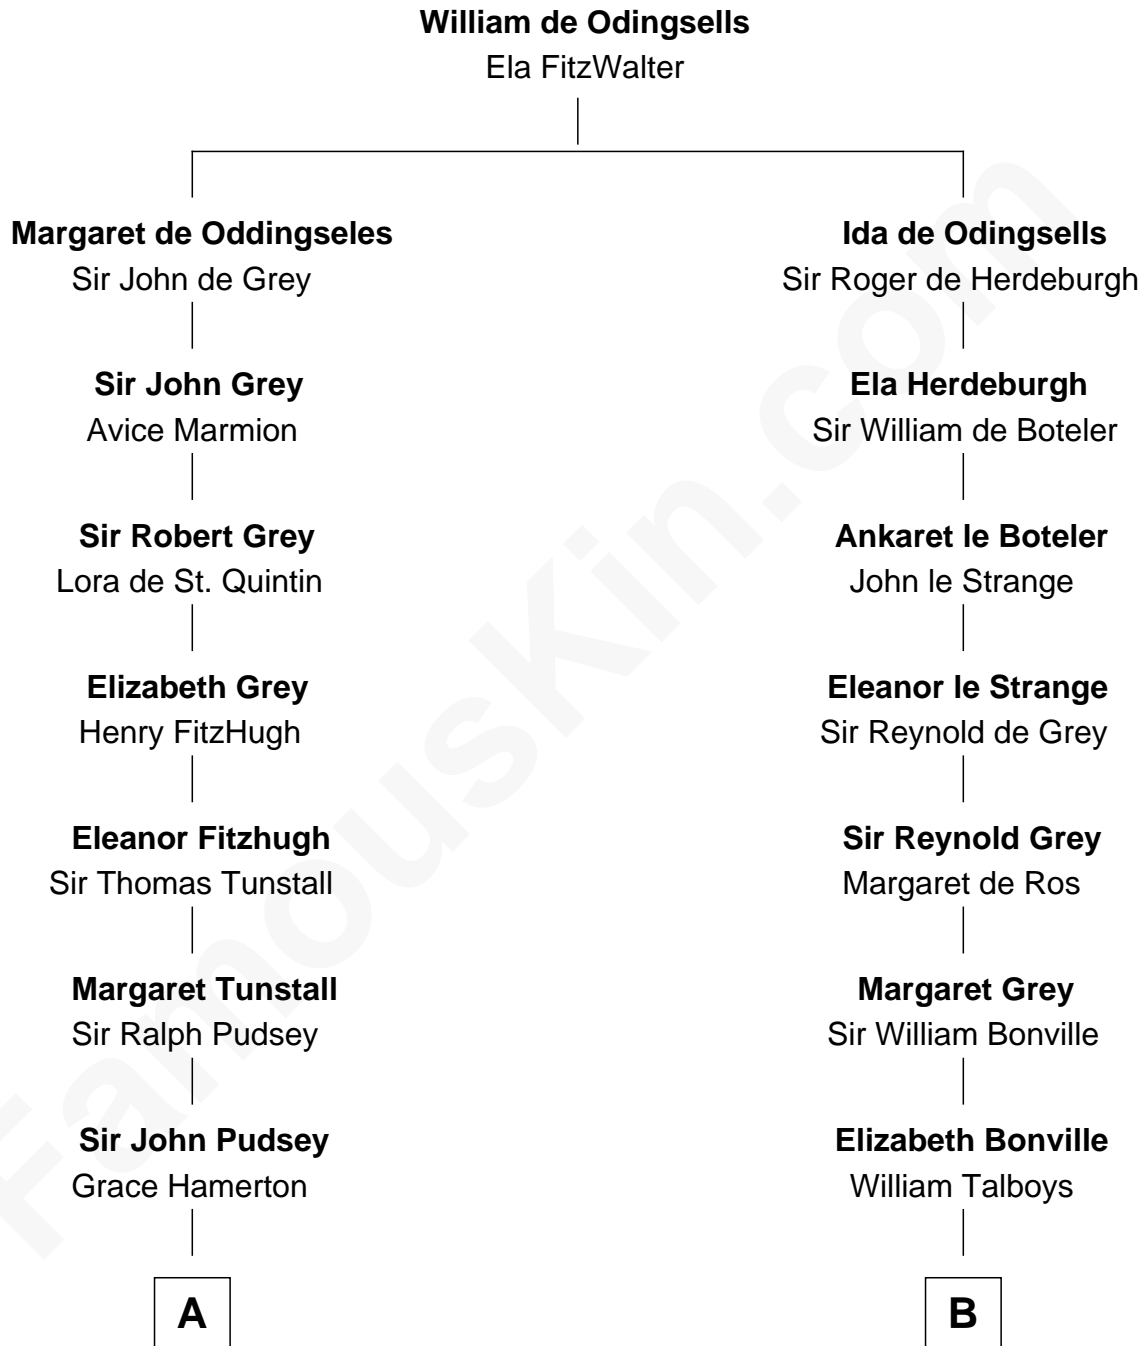

FamousKin.com Relationship Chart of

General Robert E. Lee

Confederate Army - U.S. Civil War

16th cousin 3 times removed of

George Washington

1st U.S. President

C

Col. Henry Lee

Lucy Grymes

Maj. Gen. Henry Lee

Anne Hill Carter

General Robert E. Lee

Confederate Army - U.S. Civil War

FamousKin.com