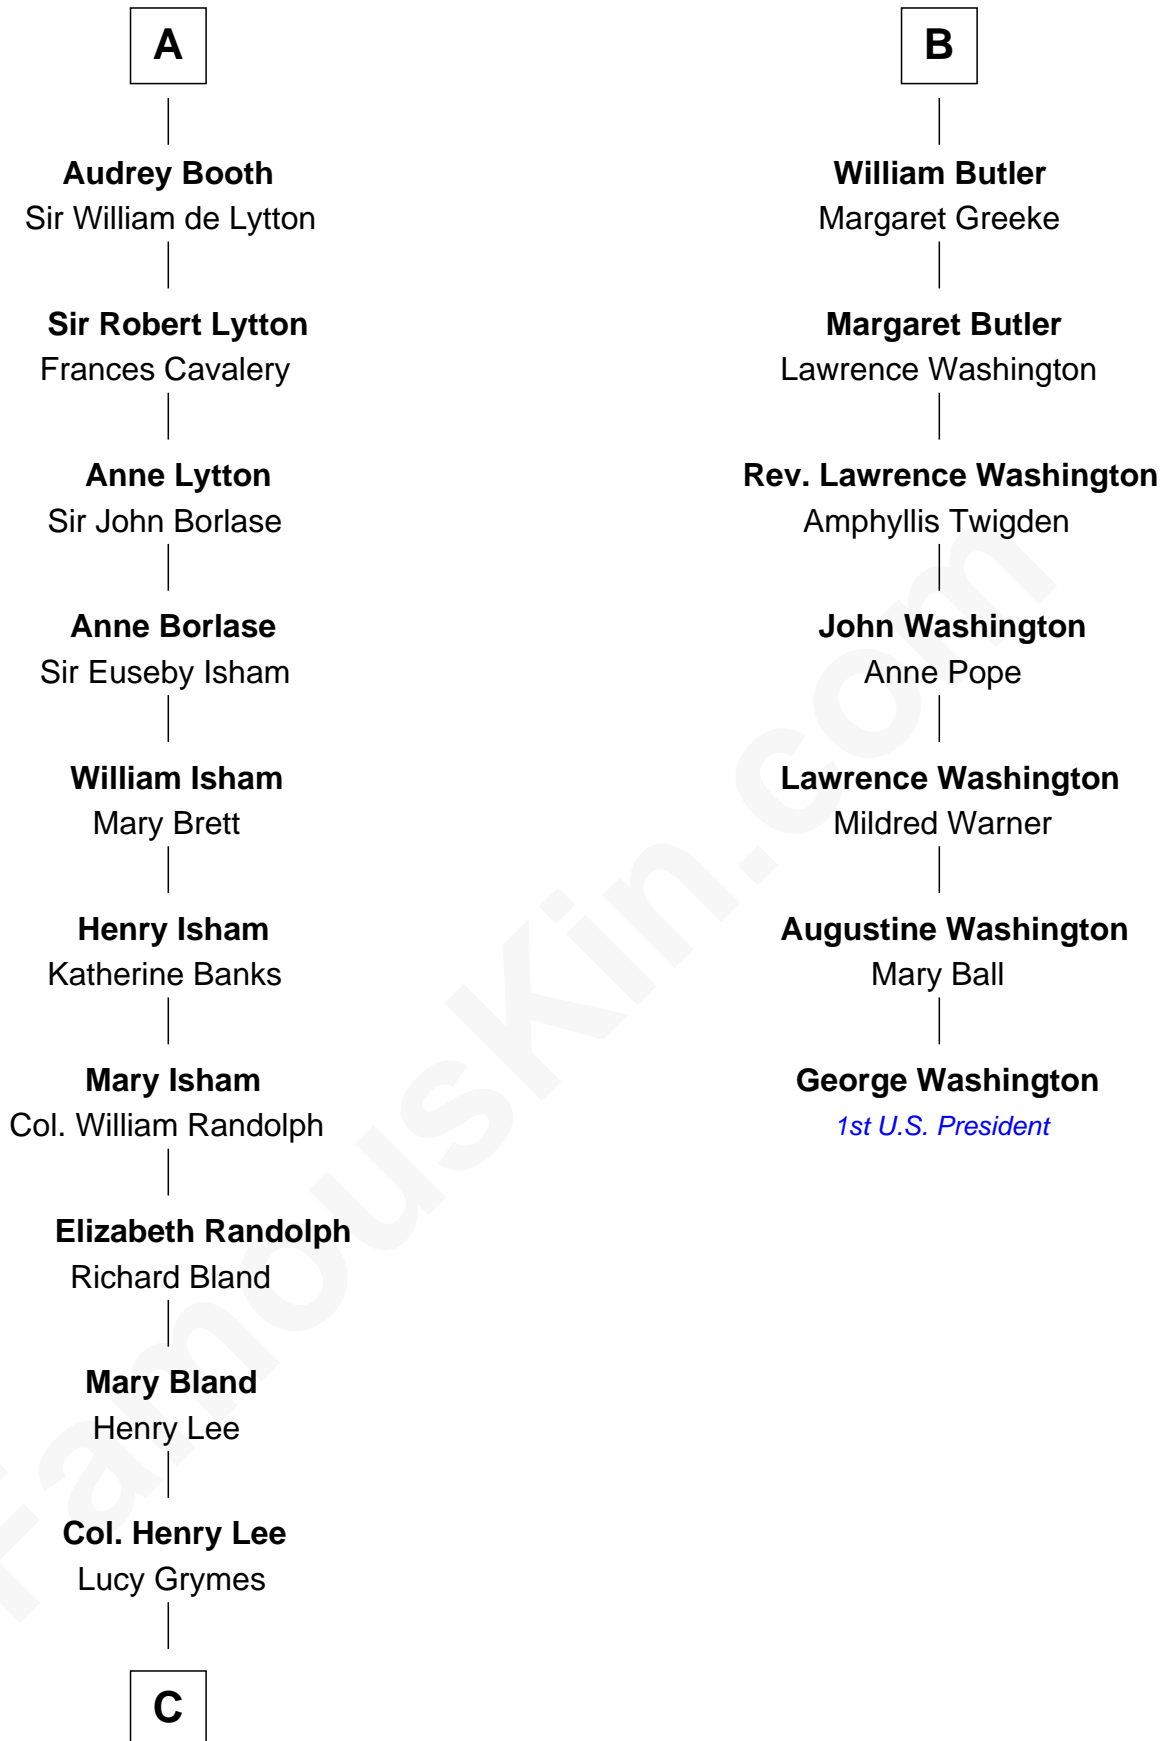

FamousKin.com Relationship Chart of

General Robert E. Lee

Confederate Army - U.S. Civil War

13th cousin 5 times removed of

George Washington

1st U.S. President

C

—
Maj. Gen. Henry Lee

Anne Hill Carter

—
General Robert E. Lee

Confederate Army - U.S. Civil War

FamousKin.com