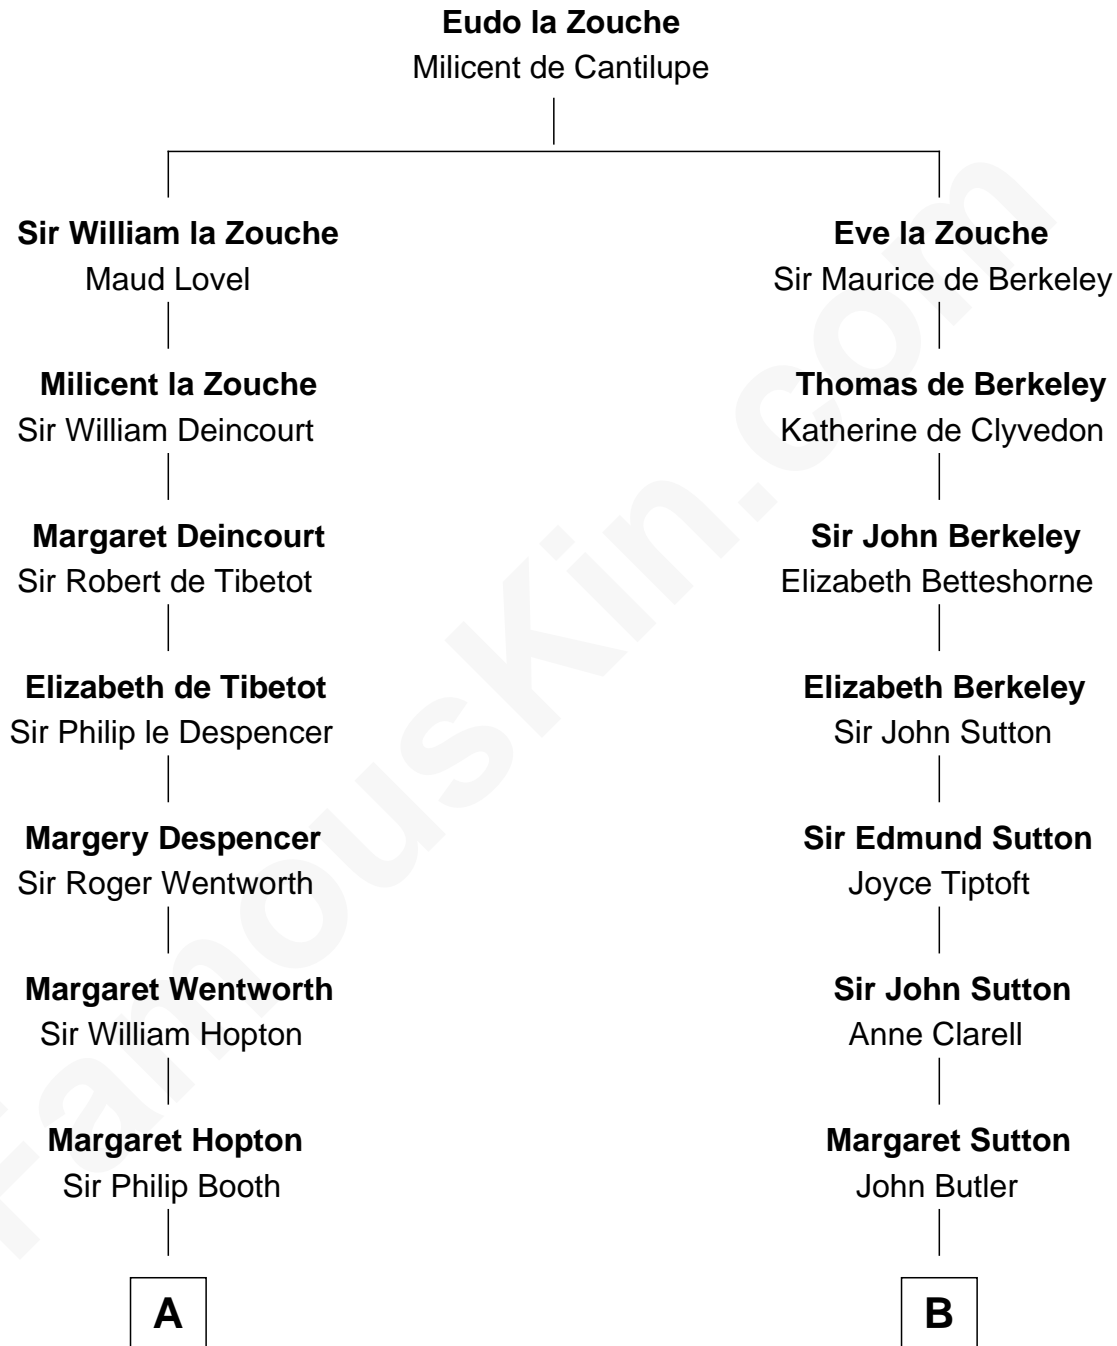

FamousKin.com Relationship Chart of

General Robert E. Lee

Confederate Army - U.S. Civil War

13th cousin 5 times removed of

George Washington

1st U.S. President

C

—
Maj. Gen. Henry Lee

Anne Hill Carter

—
General Robert E. Lee

Confederate Army - U.S. Civil War

FamousKin.com