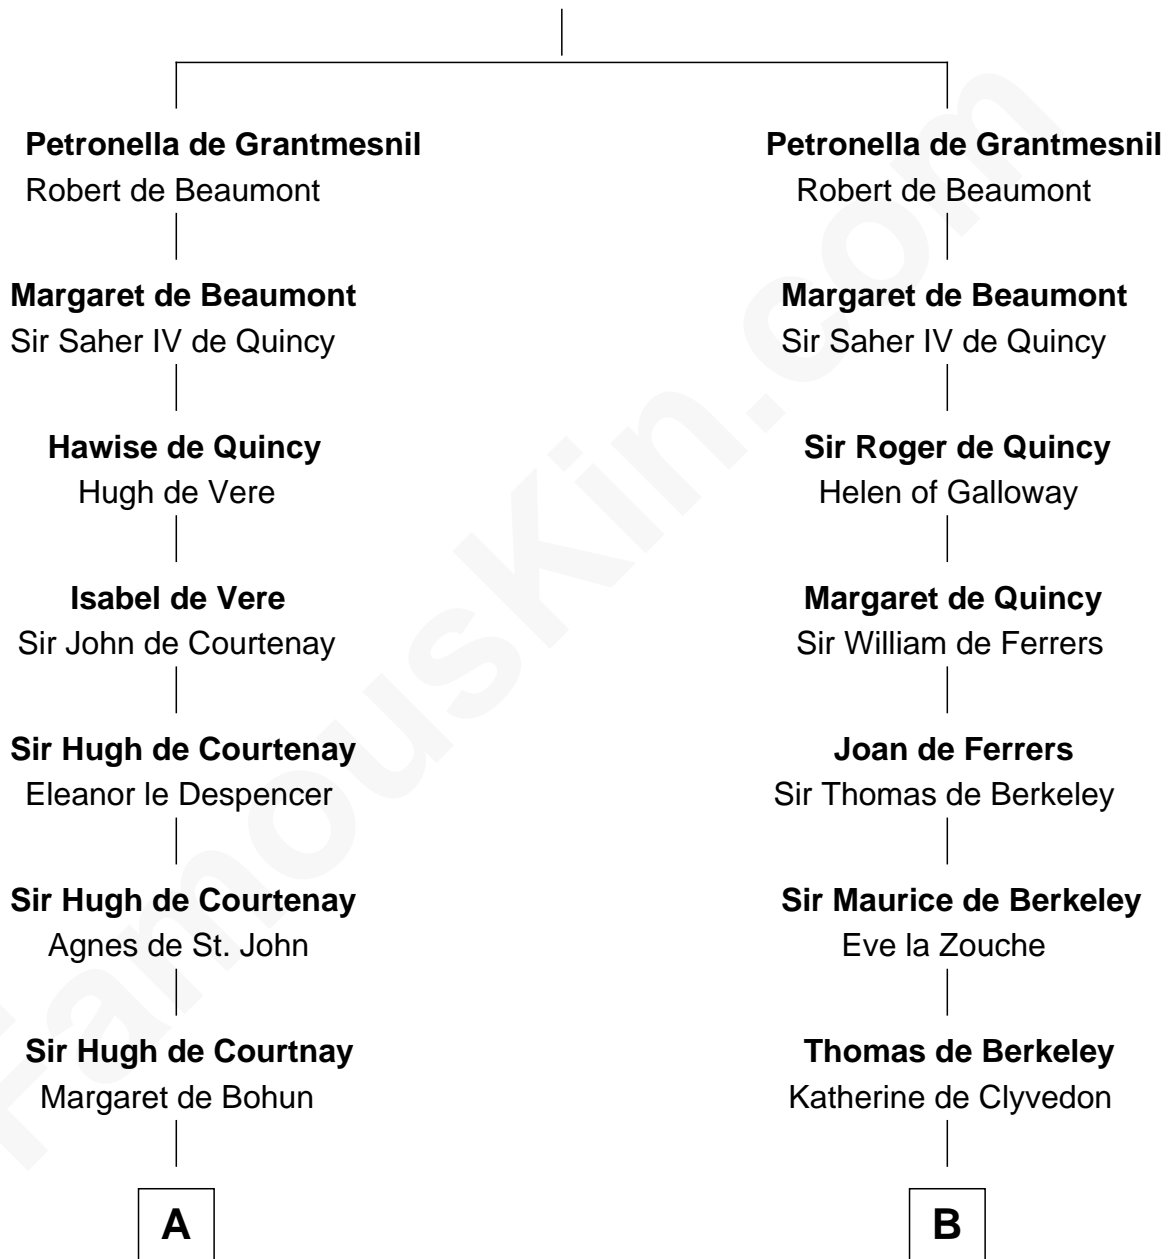

FamousKin.com

Relationship Chart of

General Robert E. Lee

Confederate Army - U.S. Civil War

18th cousin 3 times removed of

George Washington

1st U.S. President

Hugh de Grantmesnil

C

Col. Robert Carter

Judith Armistead

John Carter

Elizabeth Hill

Charles Carter

Anne Butler Moore

Anne Hill Carter