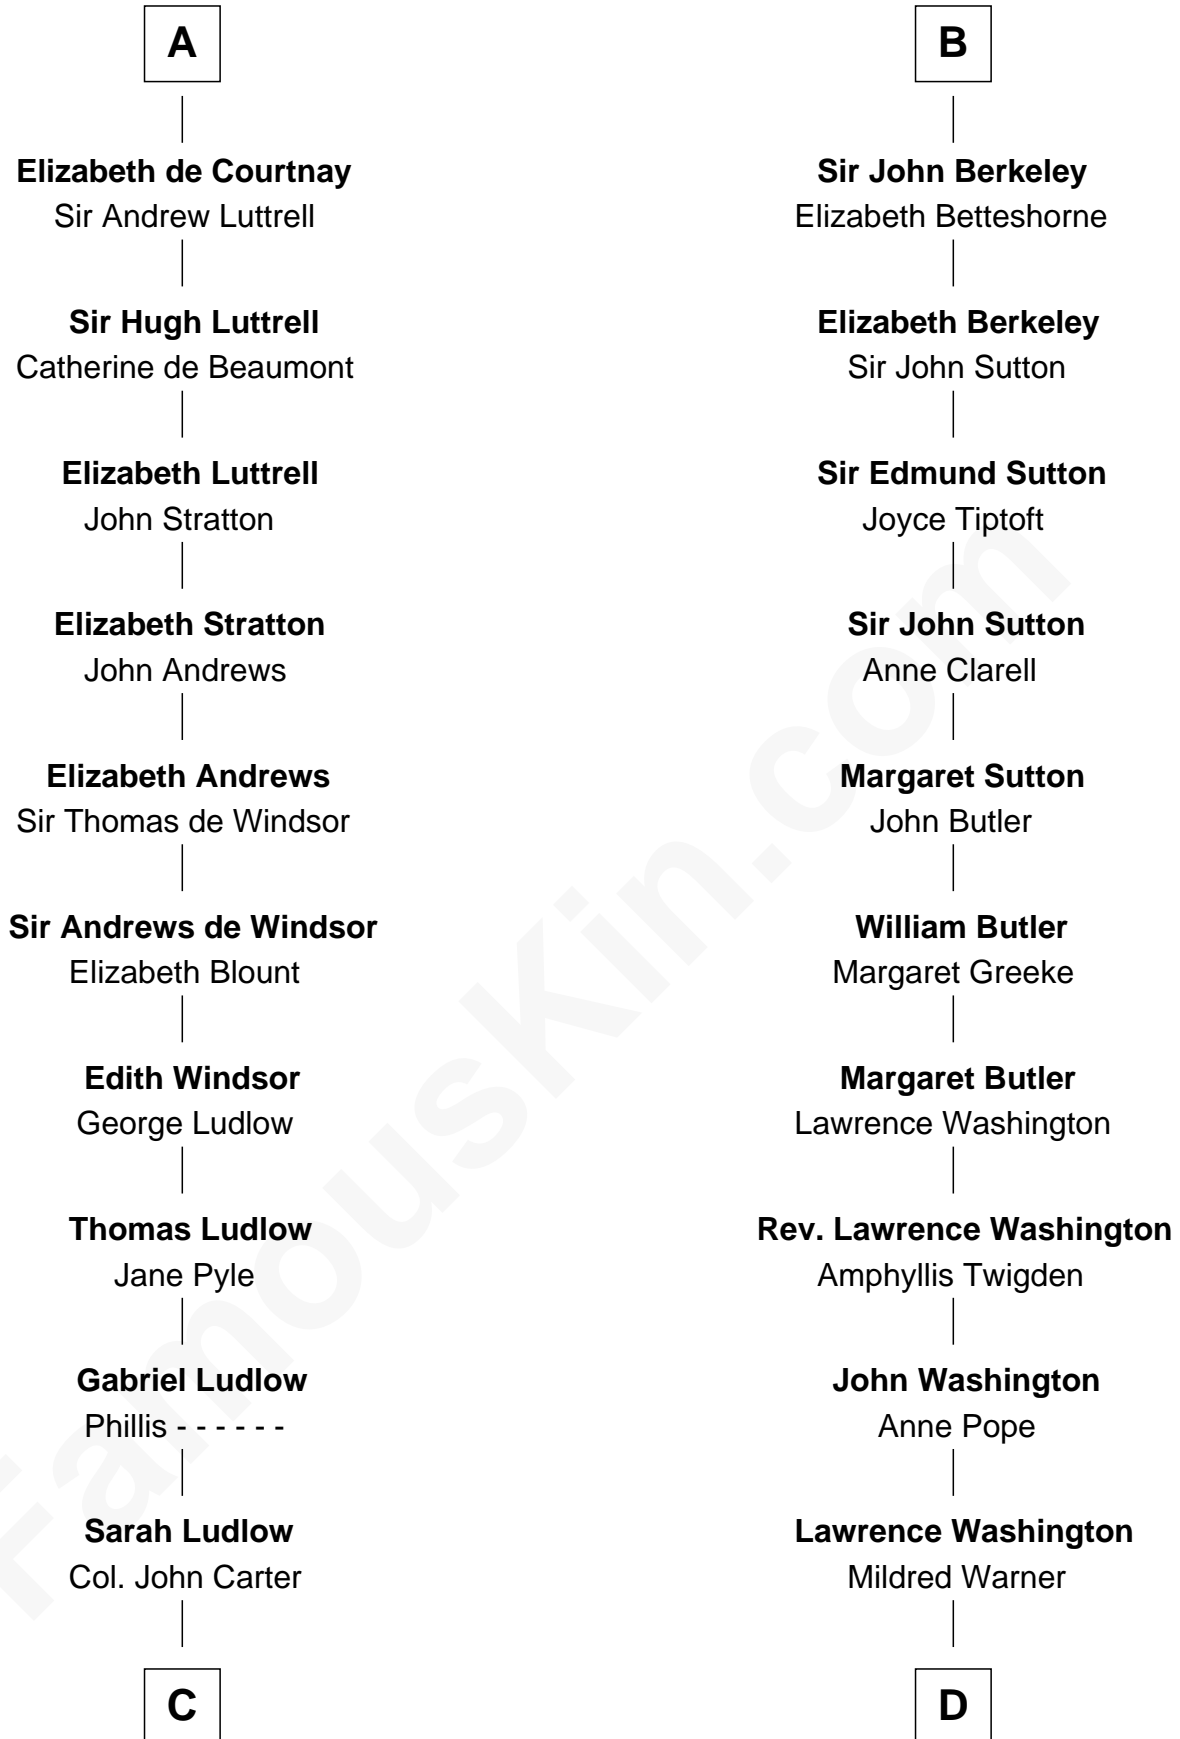

FamousKin.com

Relationship Chart of

General Robert E. Lee

Confederate Army - U.S. Civil War

18th cousin 3 times removed of

George Washington

1st U.S. President

Hugh de Grantmesnil

C

Col. Robert Carter

Judith Armistead

John Carter

Elizabeth Hill

Charles Carter

Anne Butler Moore

Anne Hill Carter