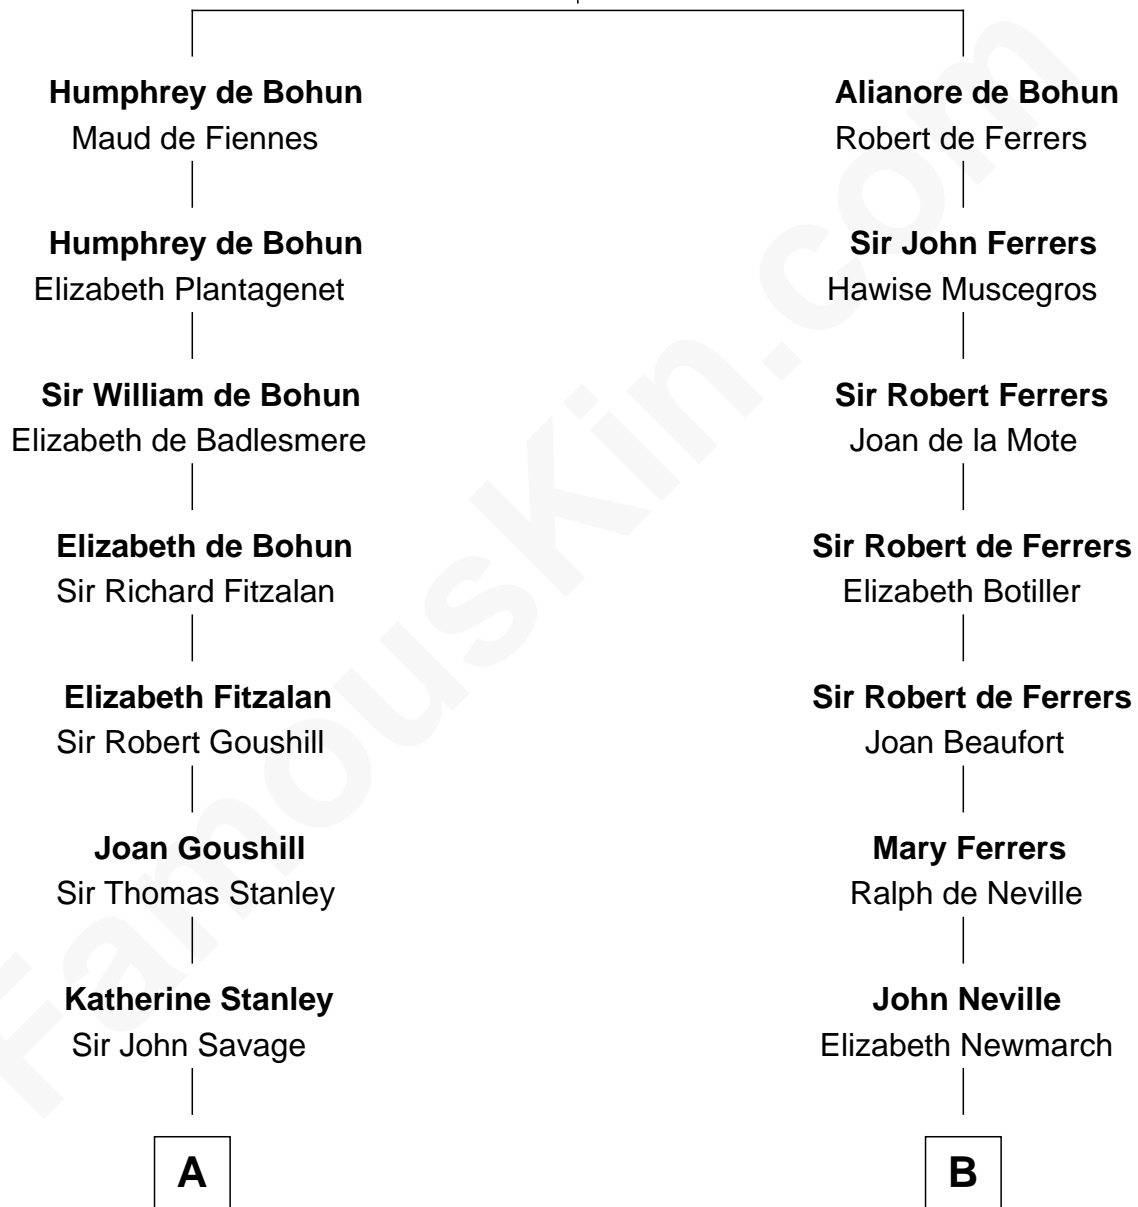

FamousKin.com

Relationship Chart of

General Robert E. Lee

Confederate Army - U.S. Civil War

17th cousin of

George Washington

1st U.S. President

Sir Humphrey de Bohun

Eleanor de Braiose

A

Dulcia Savage
Sir Henry Bold

Maud Bold
Thomas Gerard

Jennet Gerard
Richard Eltonhead

William Eltonhead
Anne Bowers

Richard Eltonhead
Anne Sutton

Alice Eltonhead
Henry Corbin