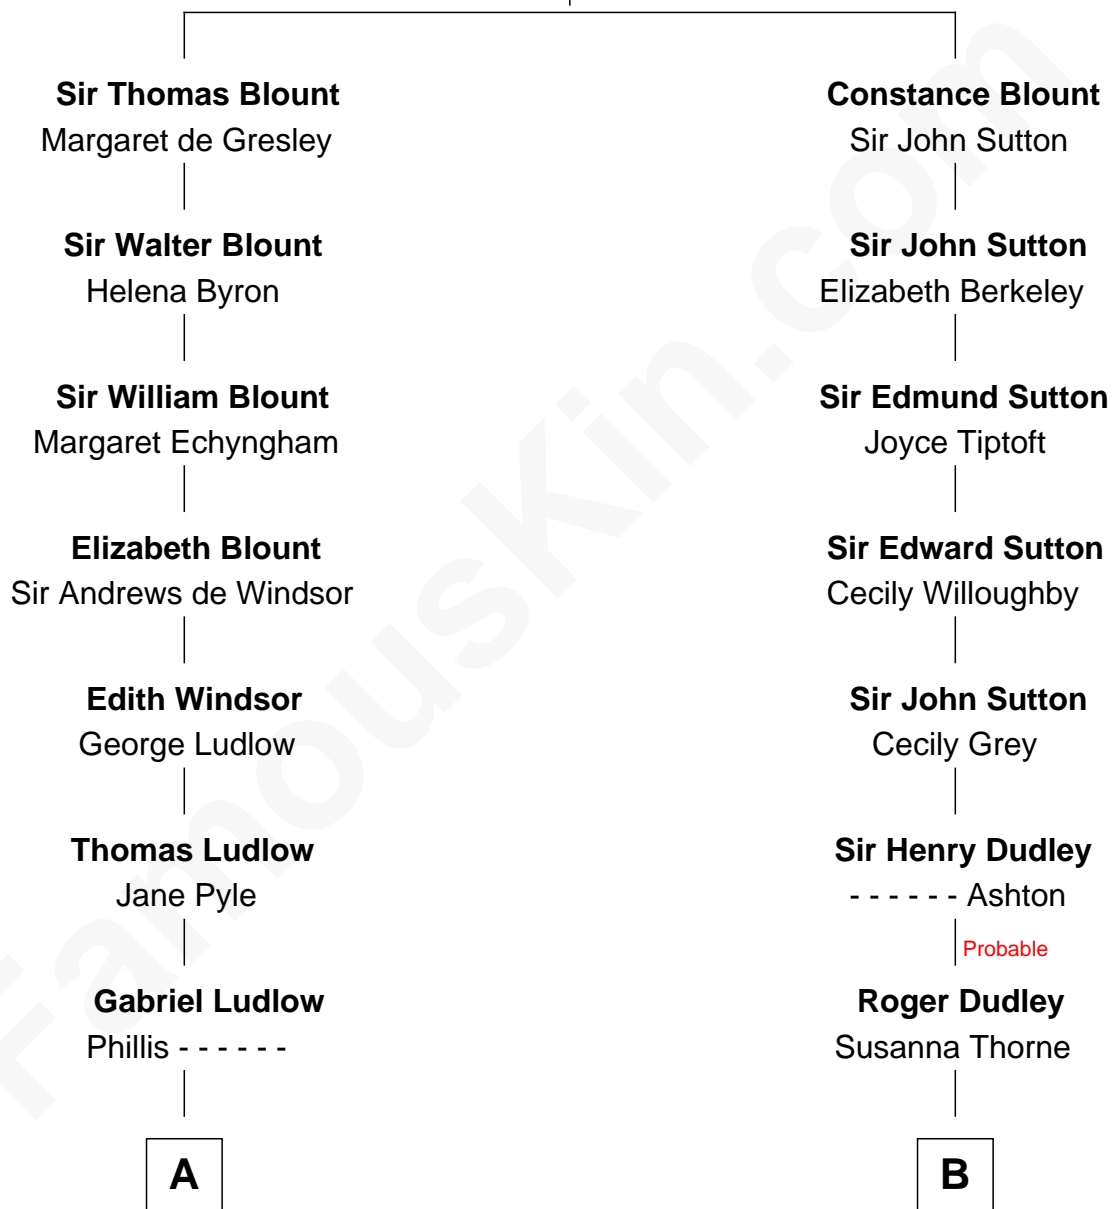

FamousKin.com Relationship Chart of

General Robert E. Lee

Confederate Army - U.S. Civil War

12th cousin of

John Langdon

Signer of the U.S. Constitution

Sir Walter Blount

Sancha de Ayala

A

Sarah Ludlow
Col. John Carter

Col. Robert Carter
Judith Armistead

John Carter
Elizabeth Hill

Charles Carter
Anne Butler Moore

Anne Hill Carter
Maj. Gen. Henry Lee

General Robert E. Lee
Confederate Army - U.S. Civil War