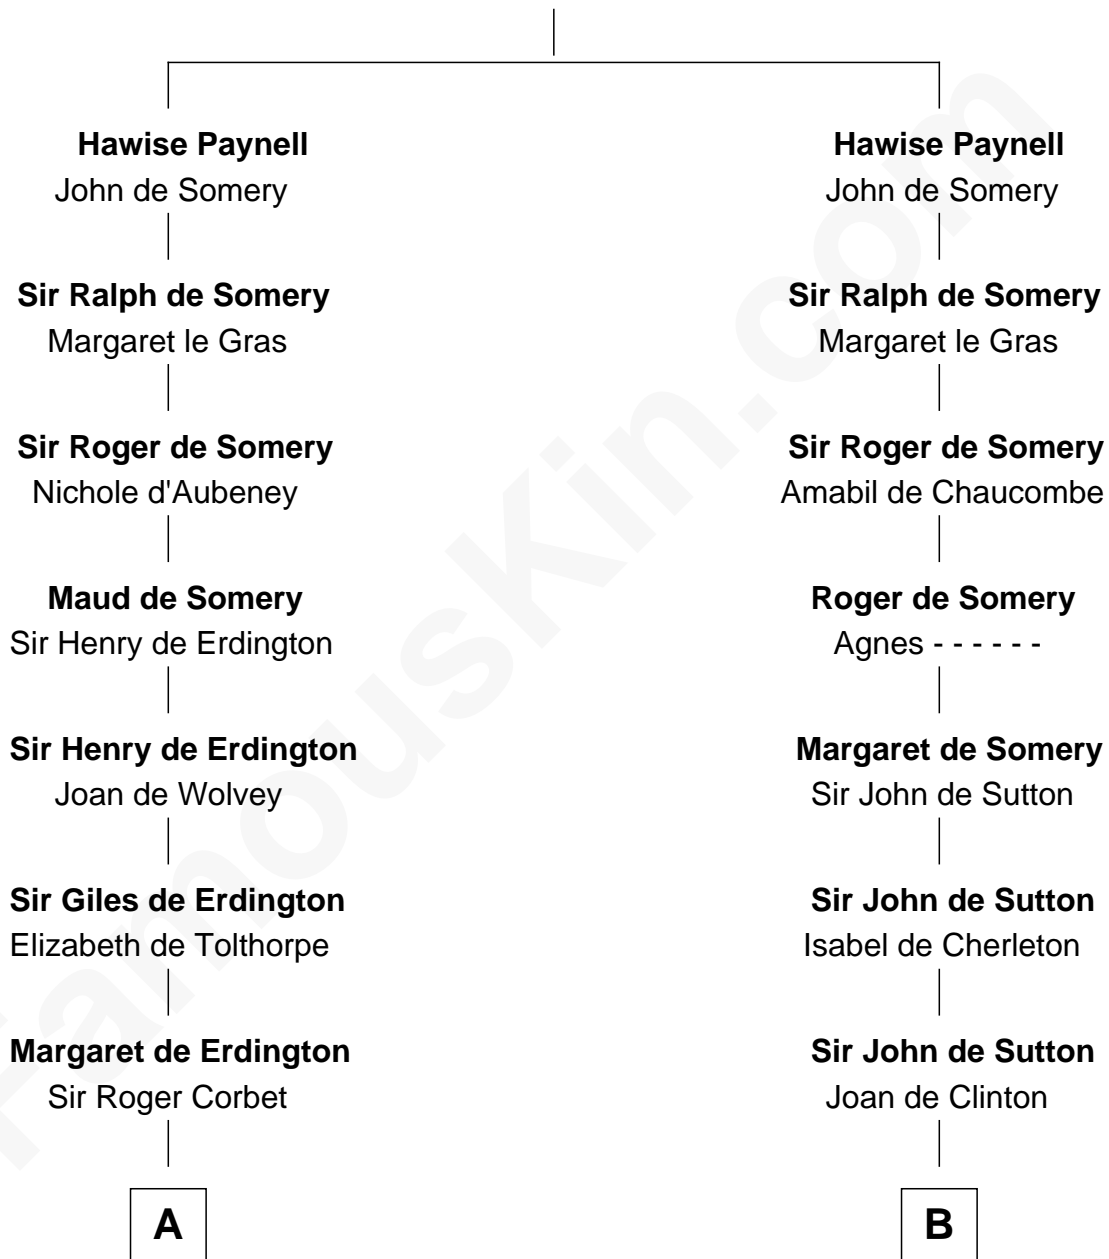

FamousKin.com Relationship Chart of

General Robert E. Lee

Confederate Army - U.S. Civil War

20th cousin 1 time removed of

John Langdon

Signer of the U.S. Constitution

Ralph Paynell

C

Laetitia Corbin

Richard Lee

Henry Lee

Mary Bland

Col. Henry Lee

Lucy Grymes

Maj. Gen. Henry Lee

Anne Hill Carter