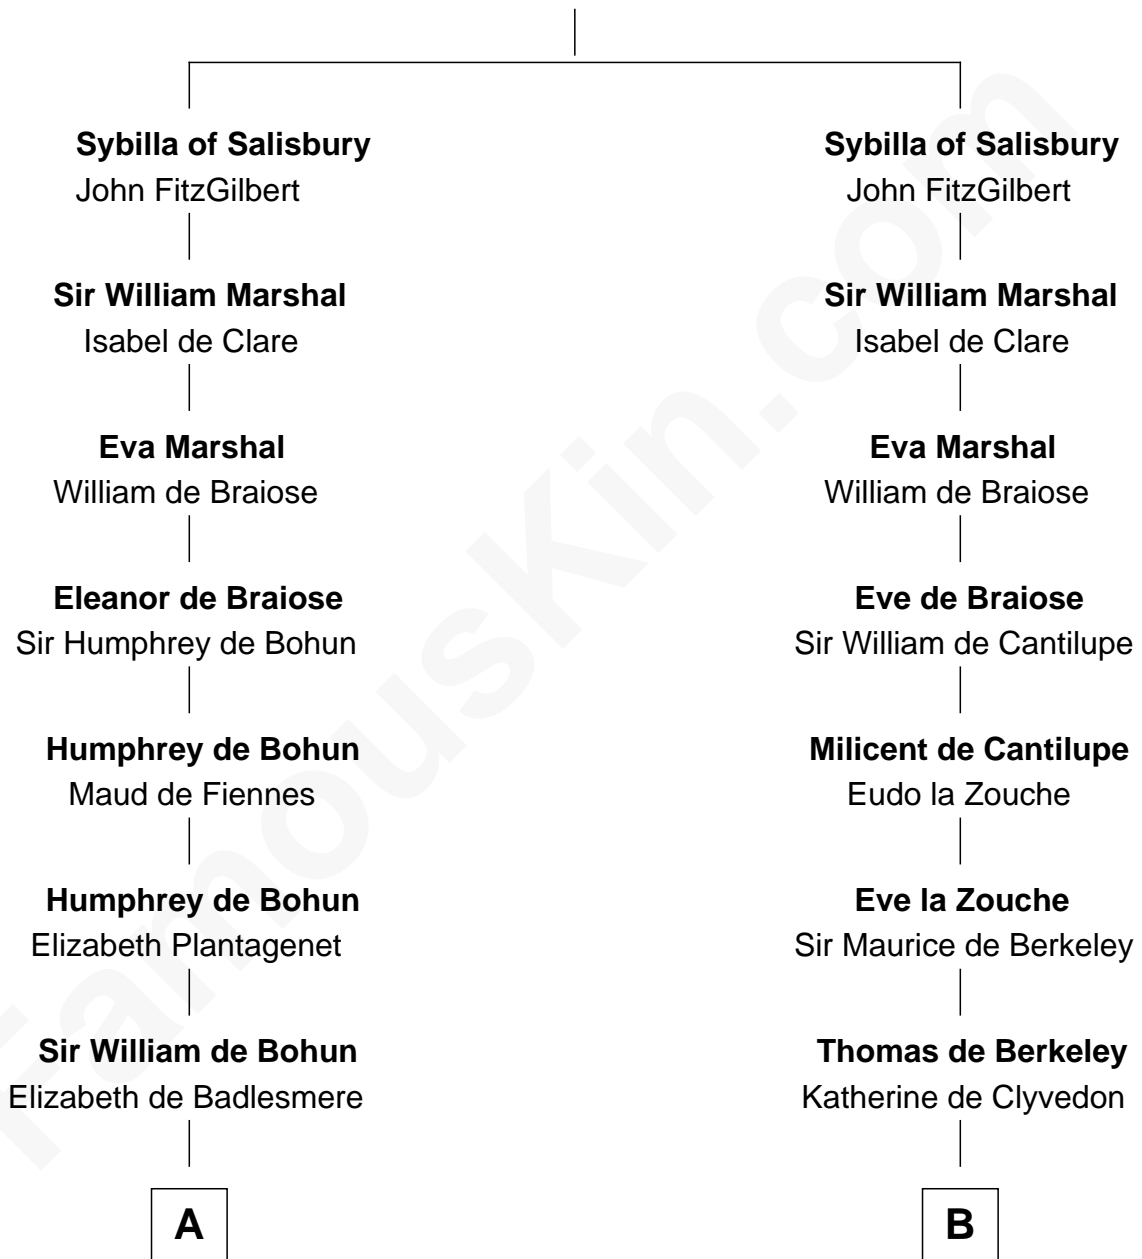

# FamousKin.com Relationship Chart of

**General Robert E. Lee**

*Confederate Army - U.S. Civil War*

19th cousin 2 times removed of

**John Langdon**

*Signer of the U.S. Constitution*

Walter of Salisbury

**C**

**Laetitia Corbin**

Richard Lee

**Henry Lee**

Mary Bland

**Col. Henry Lee**

Lucy Grymes

**Maj. Gen. Henry Lee**

Anne Hill Carter