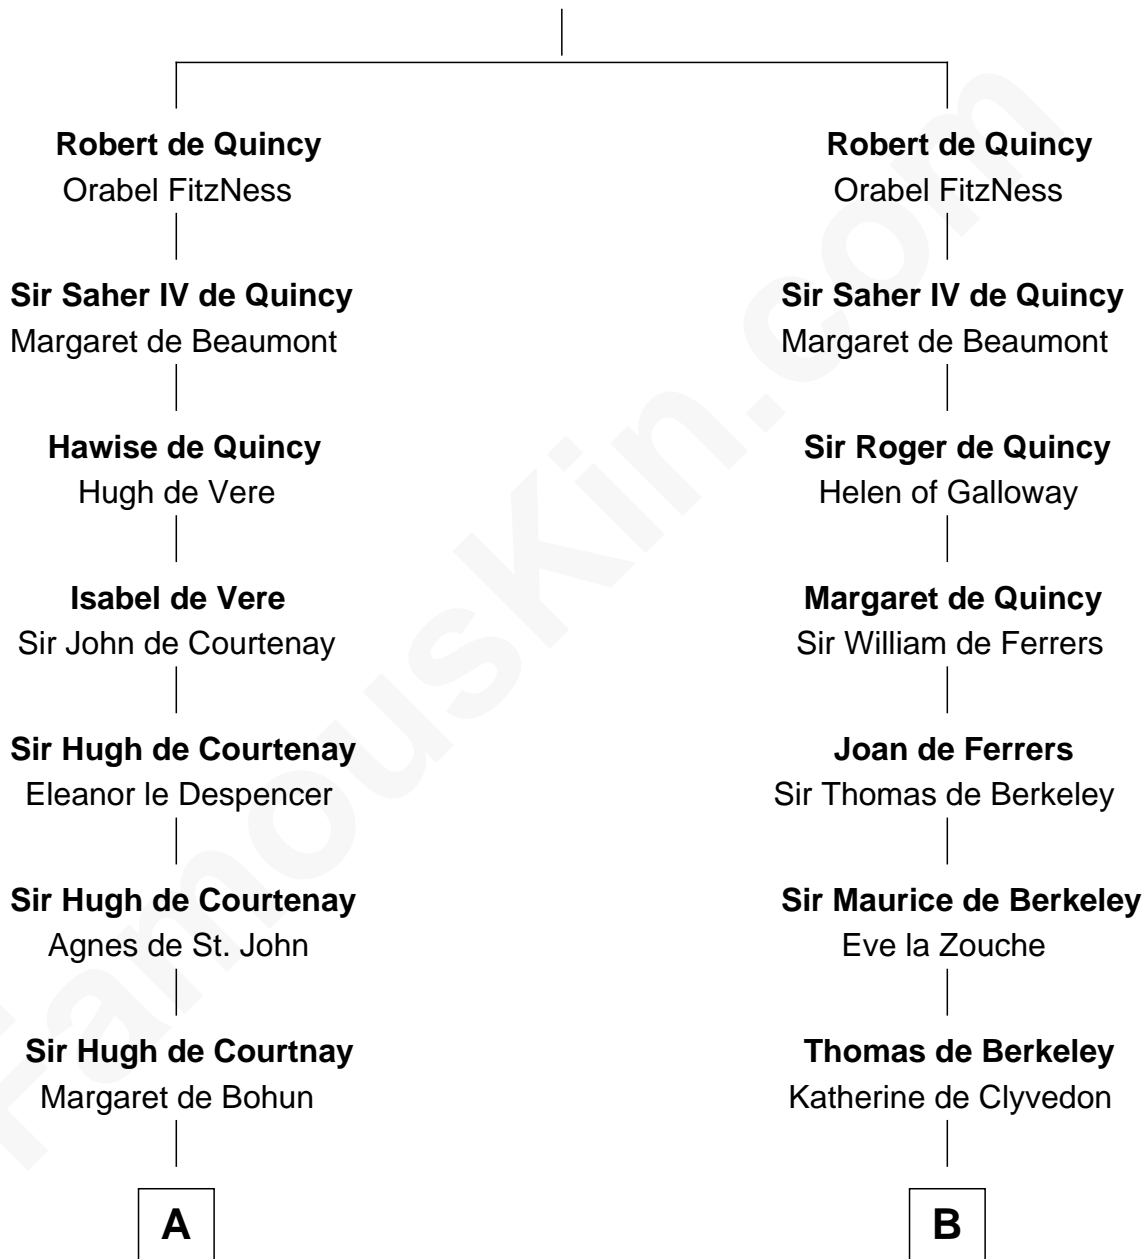

# FamousKin.com Relationship Chart of

**General Robert E. Lee**

*Confederate Army - U.S. Civil War*

19th cousin 2 times removed of

**John Langdon**

*Signer of the U.S. Constitution*

**Saher I de Quincy**

Maud de St. Liz

**C**

**Col. Robert Carter**

Judith Armistead

**John Carter**

Elizabeth Hill

**Charles Carter**

Anne Butler Moore

**Anne Hill Carter**