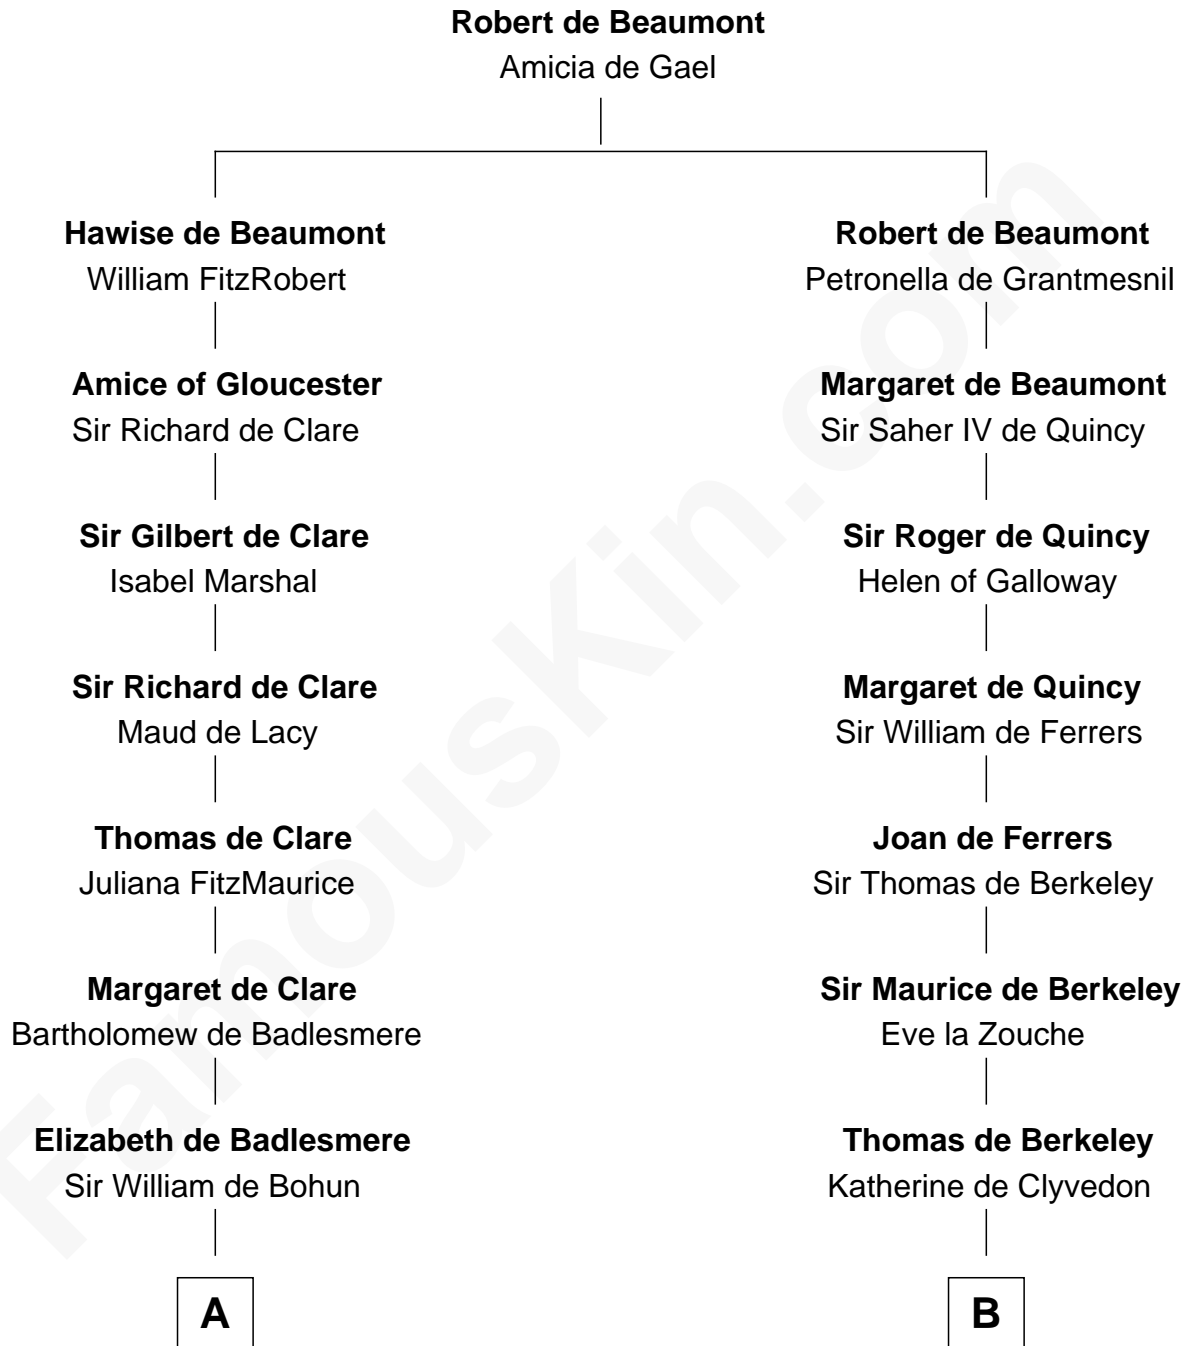

# FamousKin.com Relationship Chart of

**General Robert E. Lee**

*Confederate Army - U.S. Civil War*

19th cousin 2 times removed of

**John Langdon**

*Signer of the U.S. Constitution*

**C**

**Laetitia Corbin**

Richard Lee

**Henry Lee**

Mary Bland

**Col. Henry Lee**

Lucy Grymes

**Maj. Gen. Henry Lee**

Anne Hill Carter

**General Robert E. Lee**