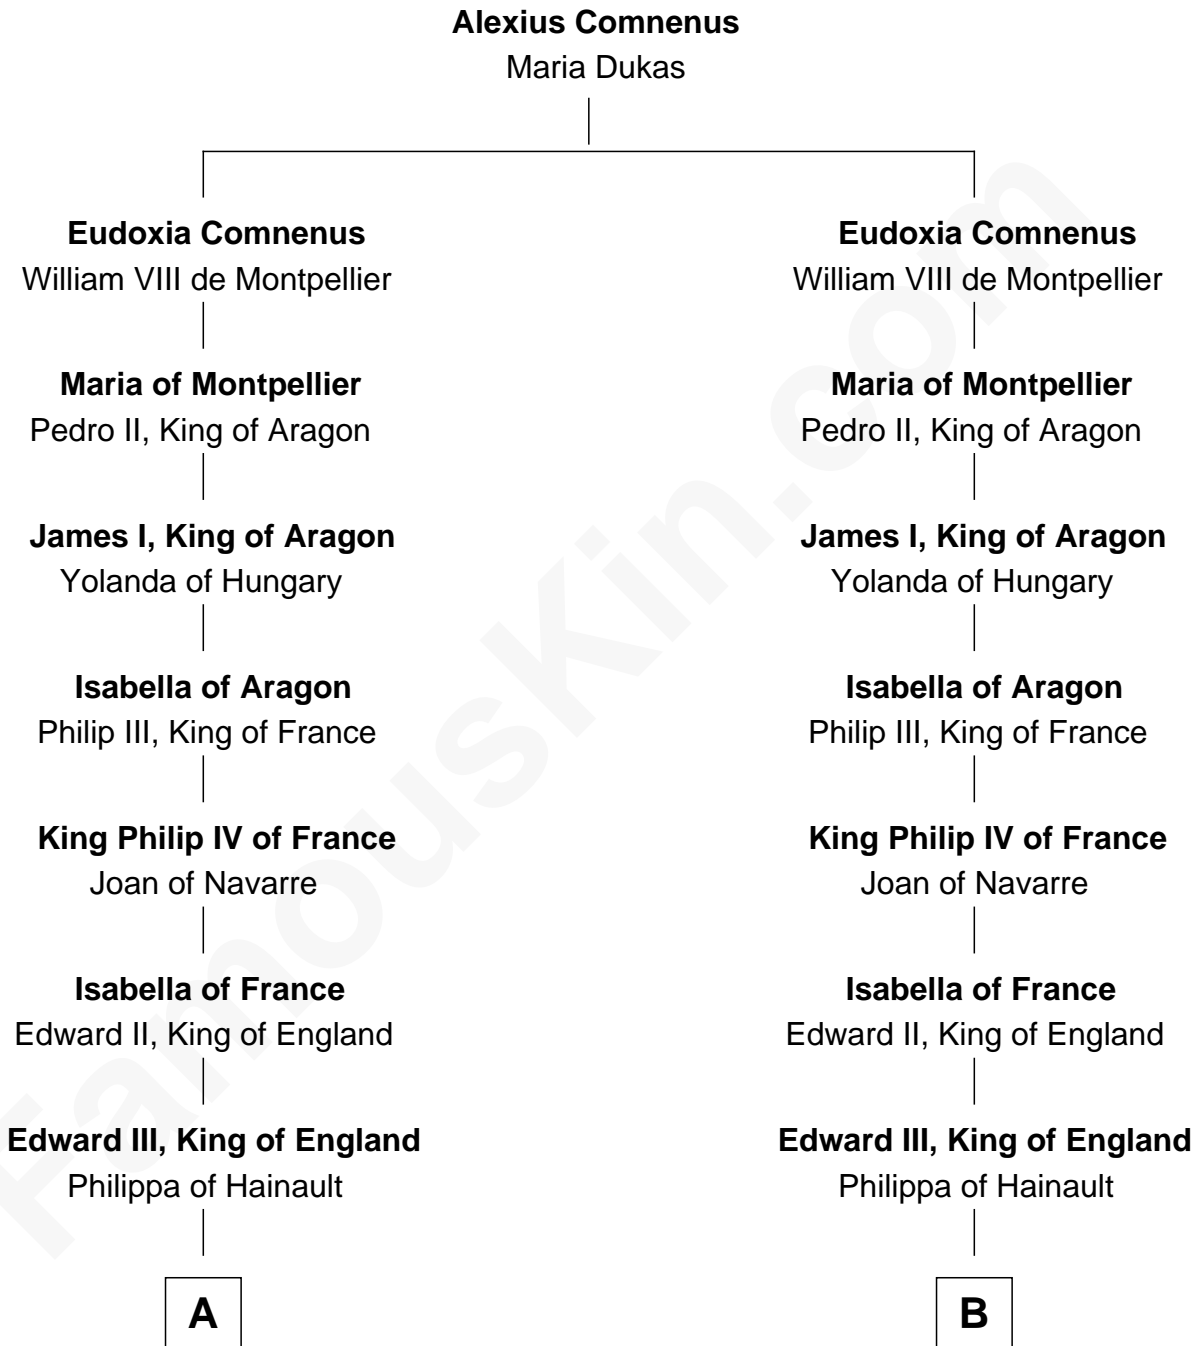

FamousKin.com Relationship Chart of

General Robert E. Lee

Confederate Army - U.S. Civil War

20th cousin 1 time removed of

John Langdon

Signer of the U.S. Constitution

C

Lt. Gov. Alexander Spotswood

Anne Butler Brayne

Anne Catherine Spotswood

Col. Bernard Moore

Anne Butler Moore

Charles Carter

Anne Hill Carter

Maj. Gen. Henry Lee

General Robert E. Lee