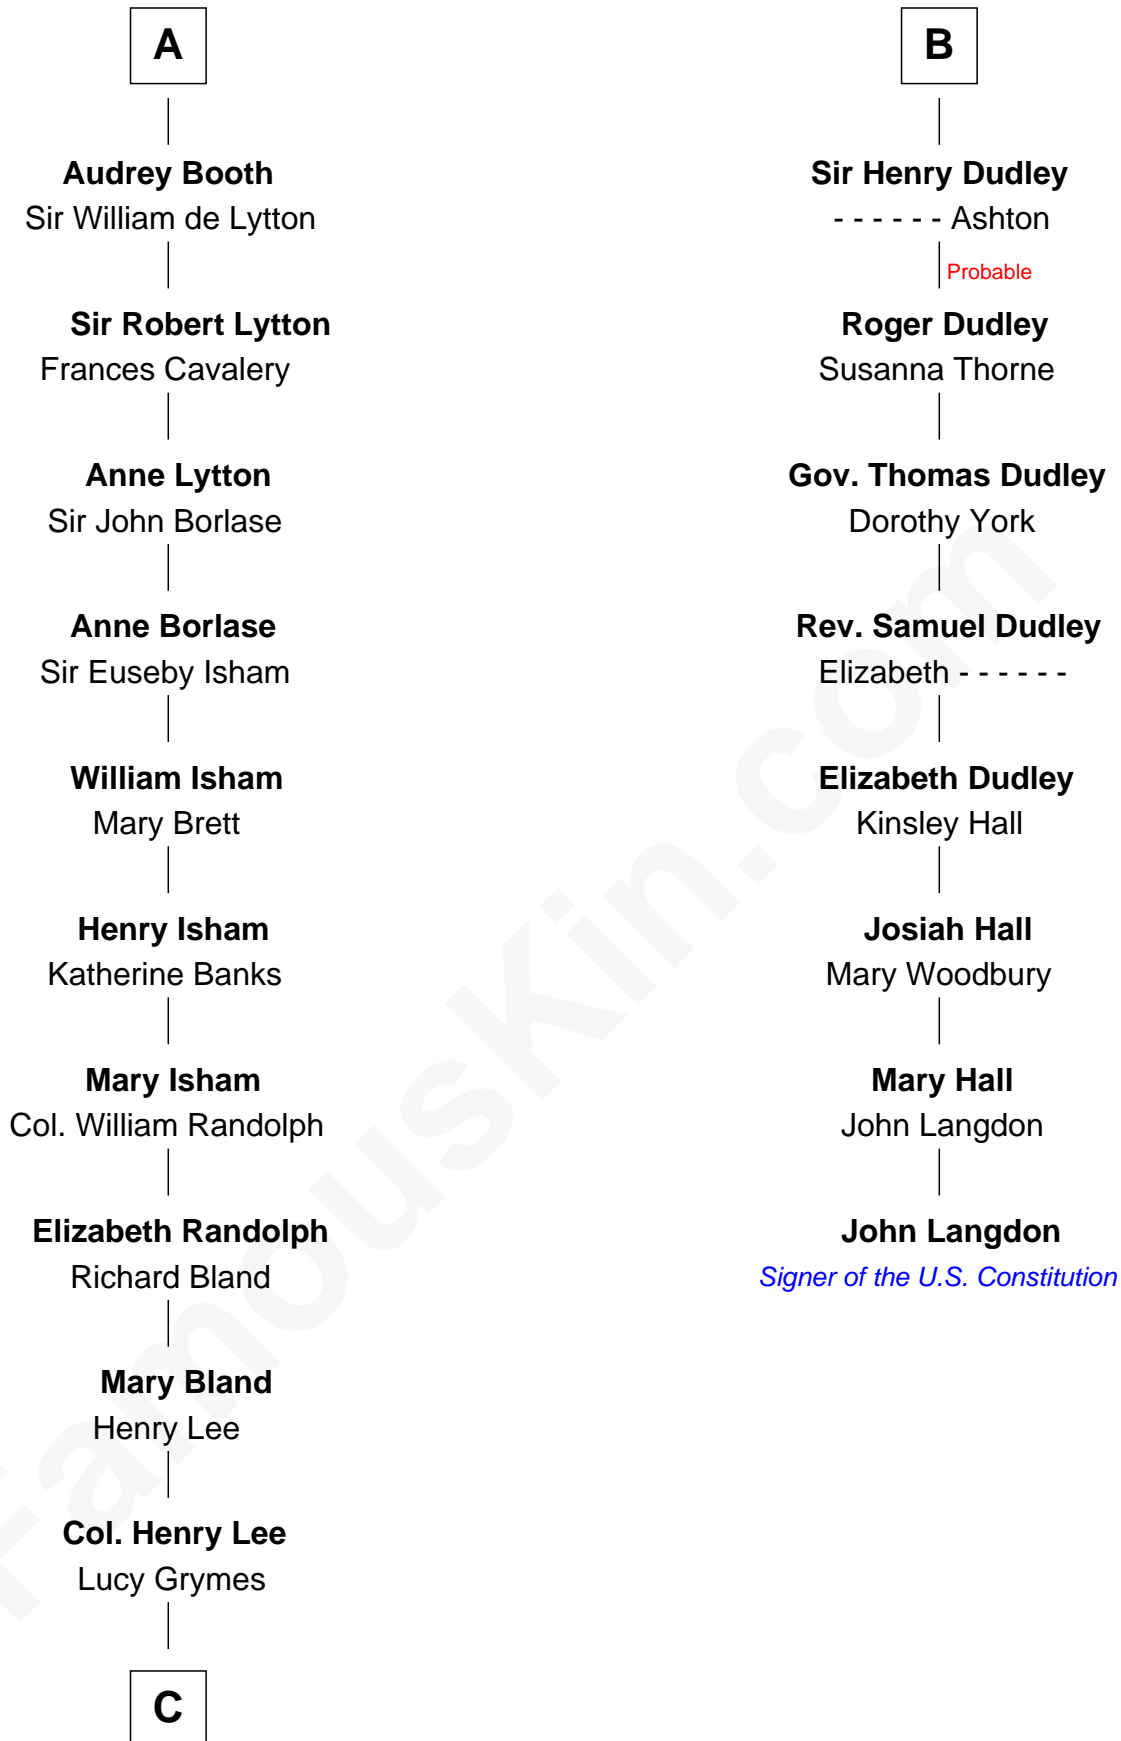

# FamousKin.com Relationship Chart of

**General Robert E. Lee**

*Confederate Army - U.S. Civil War*

14th cousin 4 times removed of

**John Langdon**

*Signer of the U.S. Constitution*

**C**

—  
**Maj. Gen. Henry Lee**

Anne Hill Carter

—  
**General Robert E. Lee**

*Confederate Army - U.S. Civil War*

FamousKin.com