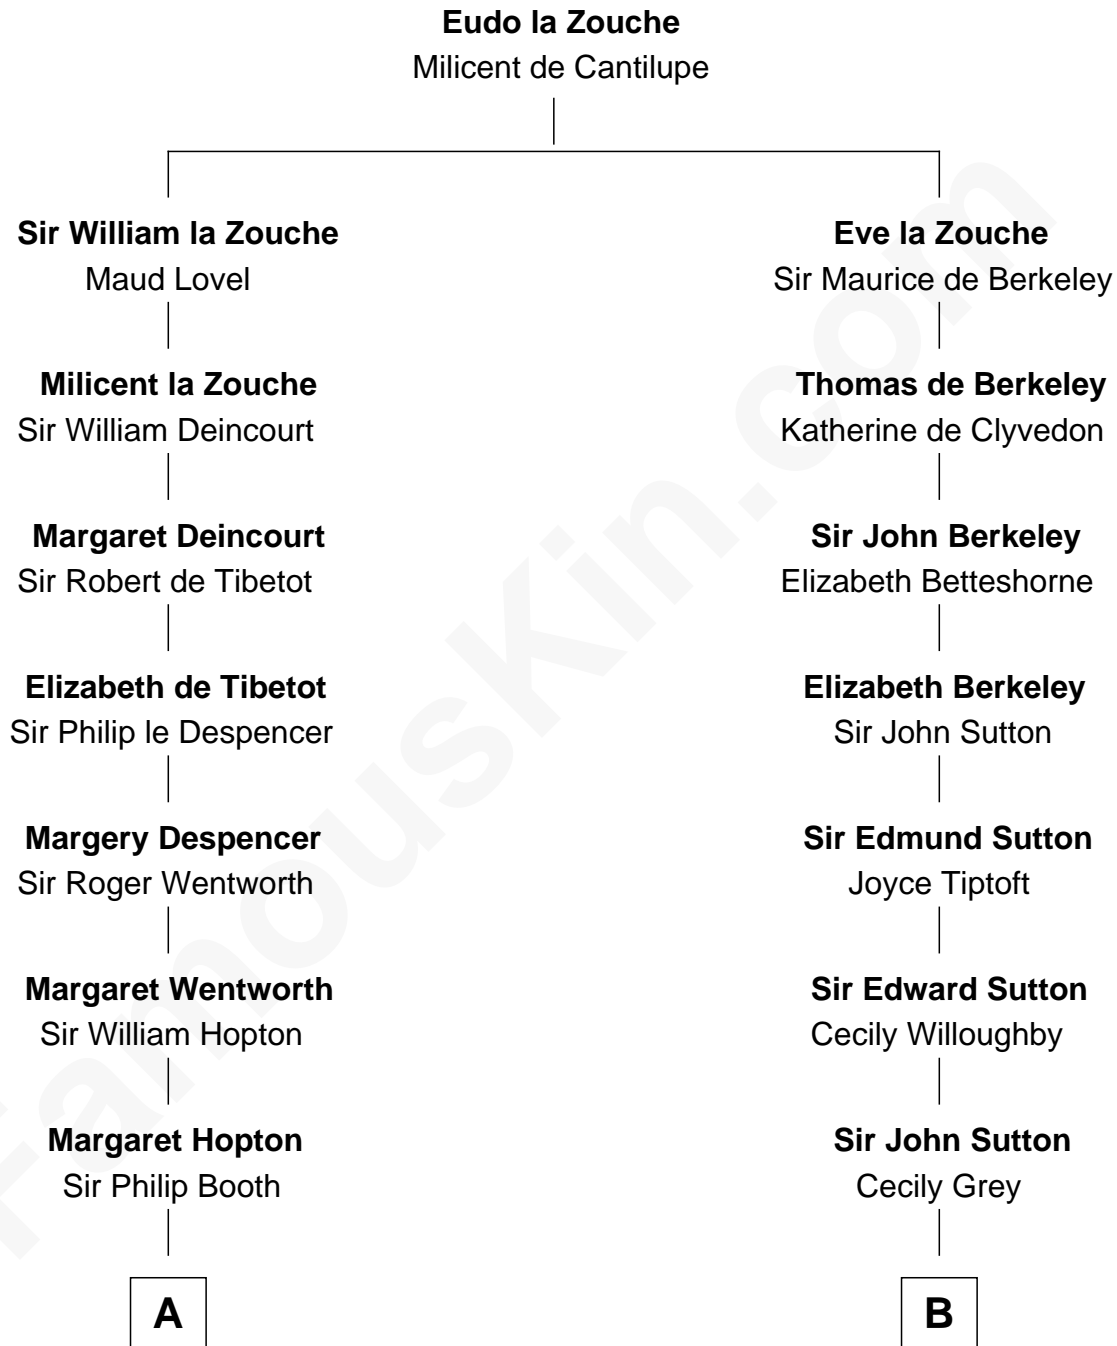

# FamousKin.com Relationship Chart of

**General Robert E. Lee**

*Confederate Army - U.S. Civil War*

14th cousin 4 times removed of

**John Langdon**

*Signer of the U.S. Constitution*

**C**

—  
**Maj. Gen. Henry Lee**

Anne Hill Carter

—  
**General Robert E. Lee**

*Confederate Army - U.S. Civil War*

FamousKin.com