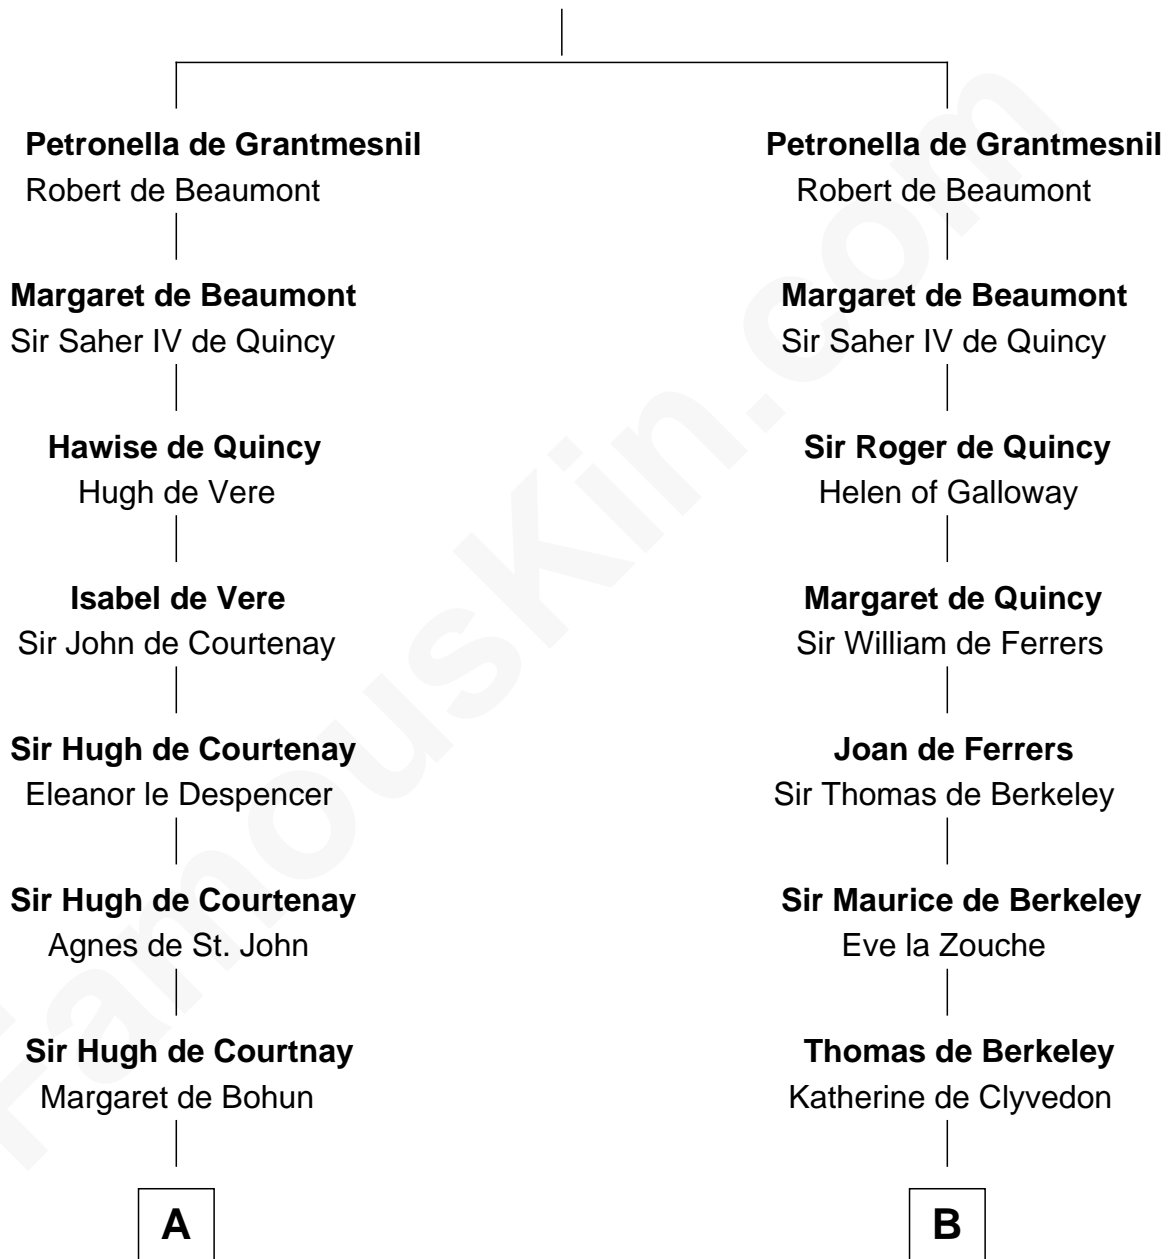

FamousKin.com Relationship Chart of

General Robert E. Lee

Confederate Army - U.S. Civil War

19th cousin 2 times removed of

John Langdon

Signer of the U.S. Constitution

Hugh de Grantmesnil

C

Col. Robert Carter

Judith Armistead

John Carter

Elizabeth Hill

Charles Carter

Anne Butler Moore

Anne Hill Carter

Maj. Gen. Henry Lee