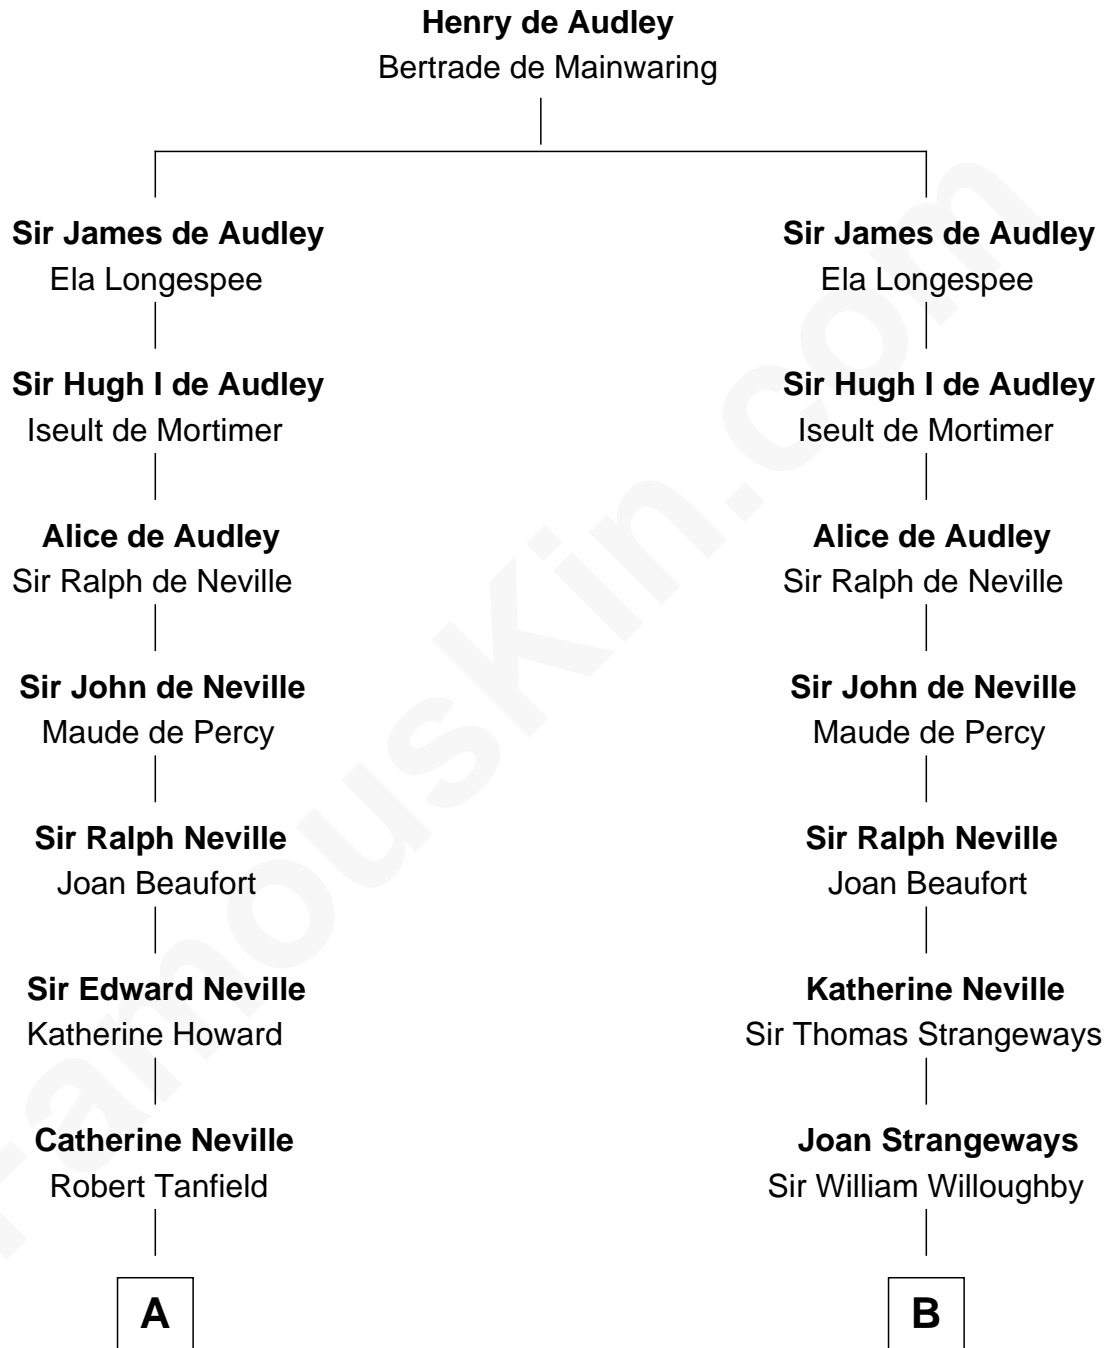

FamousKin.com Relationship Chart of

General Robert E. Lee

Confederate Army - U.S. Civil War

16th cousin 2 times removed of

John Langdon

Signer of the U.S. Constitution

C

—
Maj. Gen. Henry Lee

Anne Hill Carter

—
General Robert E. Lee

Confederate Army - U.S. Civil War

FamousKin.com