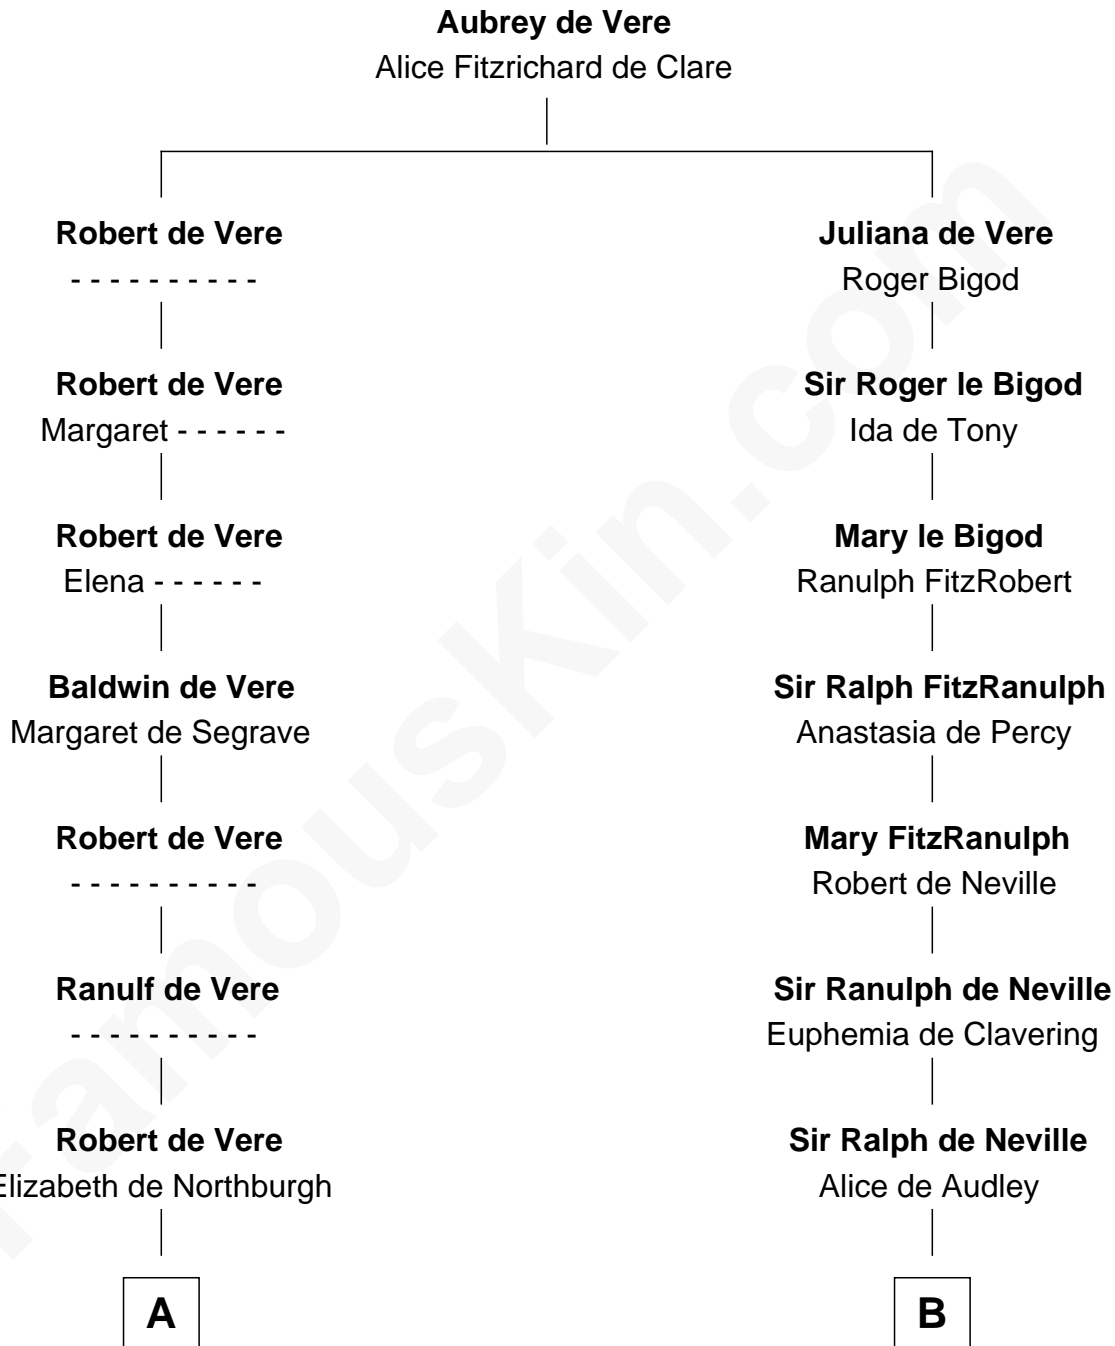

FamousKin.com Relationship Chart of

General Robert E. Lee

Confederate Army - U.S. Civil War

20th cousin 1 time removed of

John Langdon

Signer of the U.S. Constitution

C

Elizabeth Randolph

Richard Bland

Mary Bland

Henry Lee

Col. Henry Lee

Lucy Grymes

Maj. Gen. Henry Lee

Anne Hill Carter

General Robert E. Lee