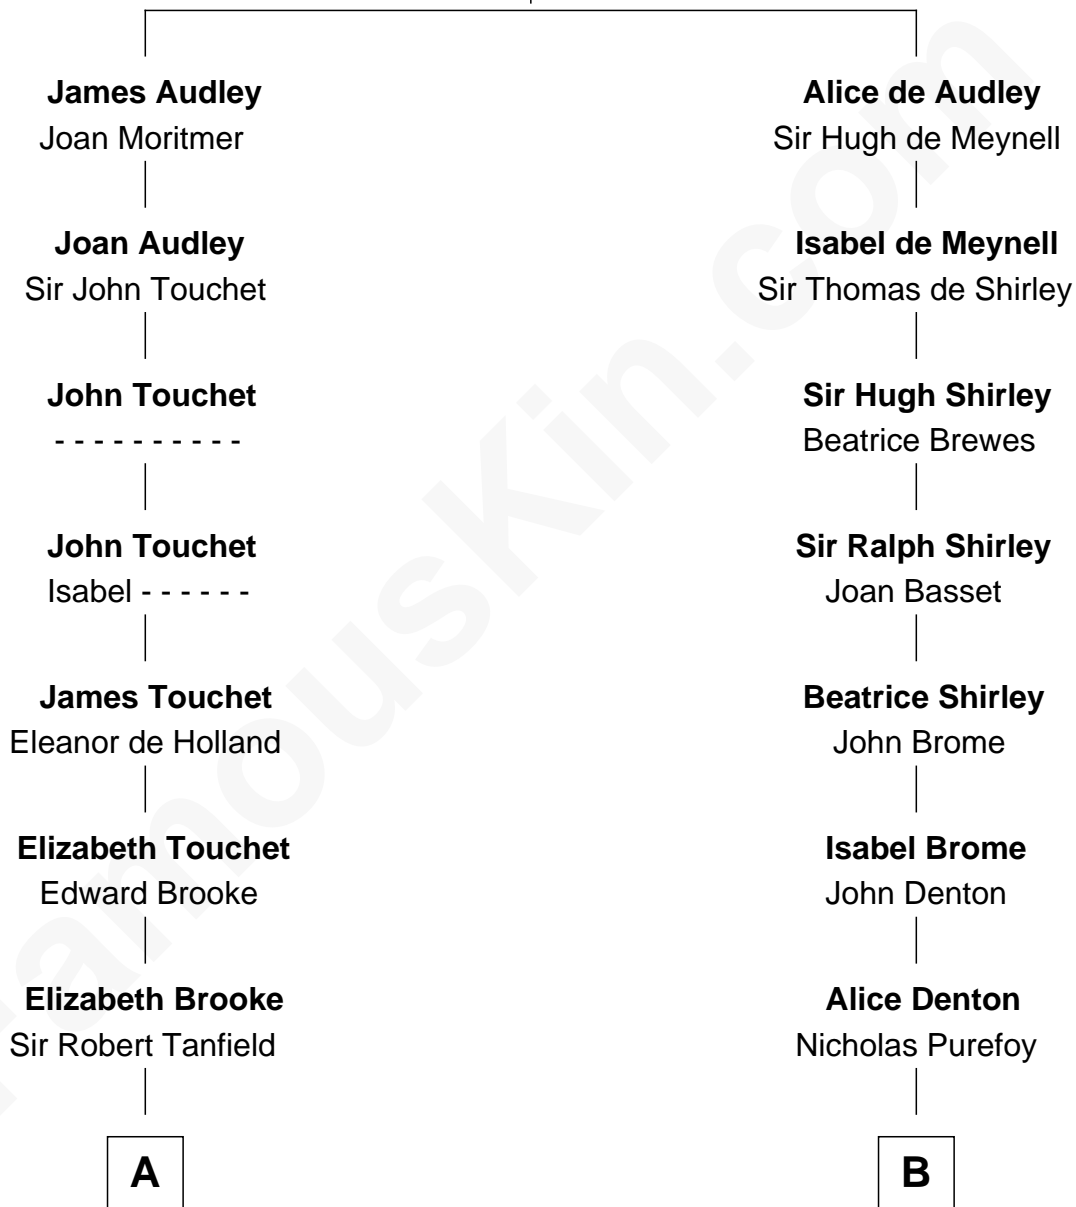

FamousKin.com Relationship Chart of

General Robert E. Lee

Confederate Army - U.S. Civil War

15th cousin 4 times removed of

John Langdon

Signer of the U.S. Constitution

Sir Nicholas Audley

Joan Martin

C

Col. Henry Lee

Lucy Grymes

Maj. Gen. Henry Lee

Anne Hill Carter

General Robert E. Lee

Confederate Army - U.S. Civil War

FamousKin.com