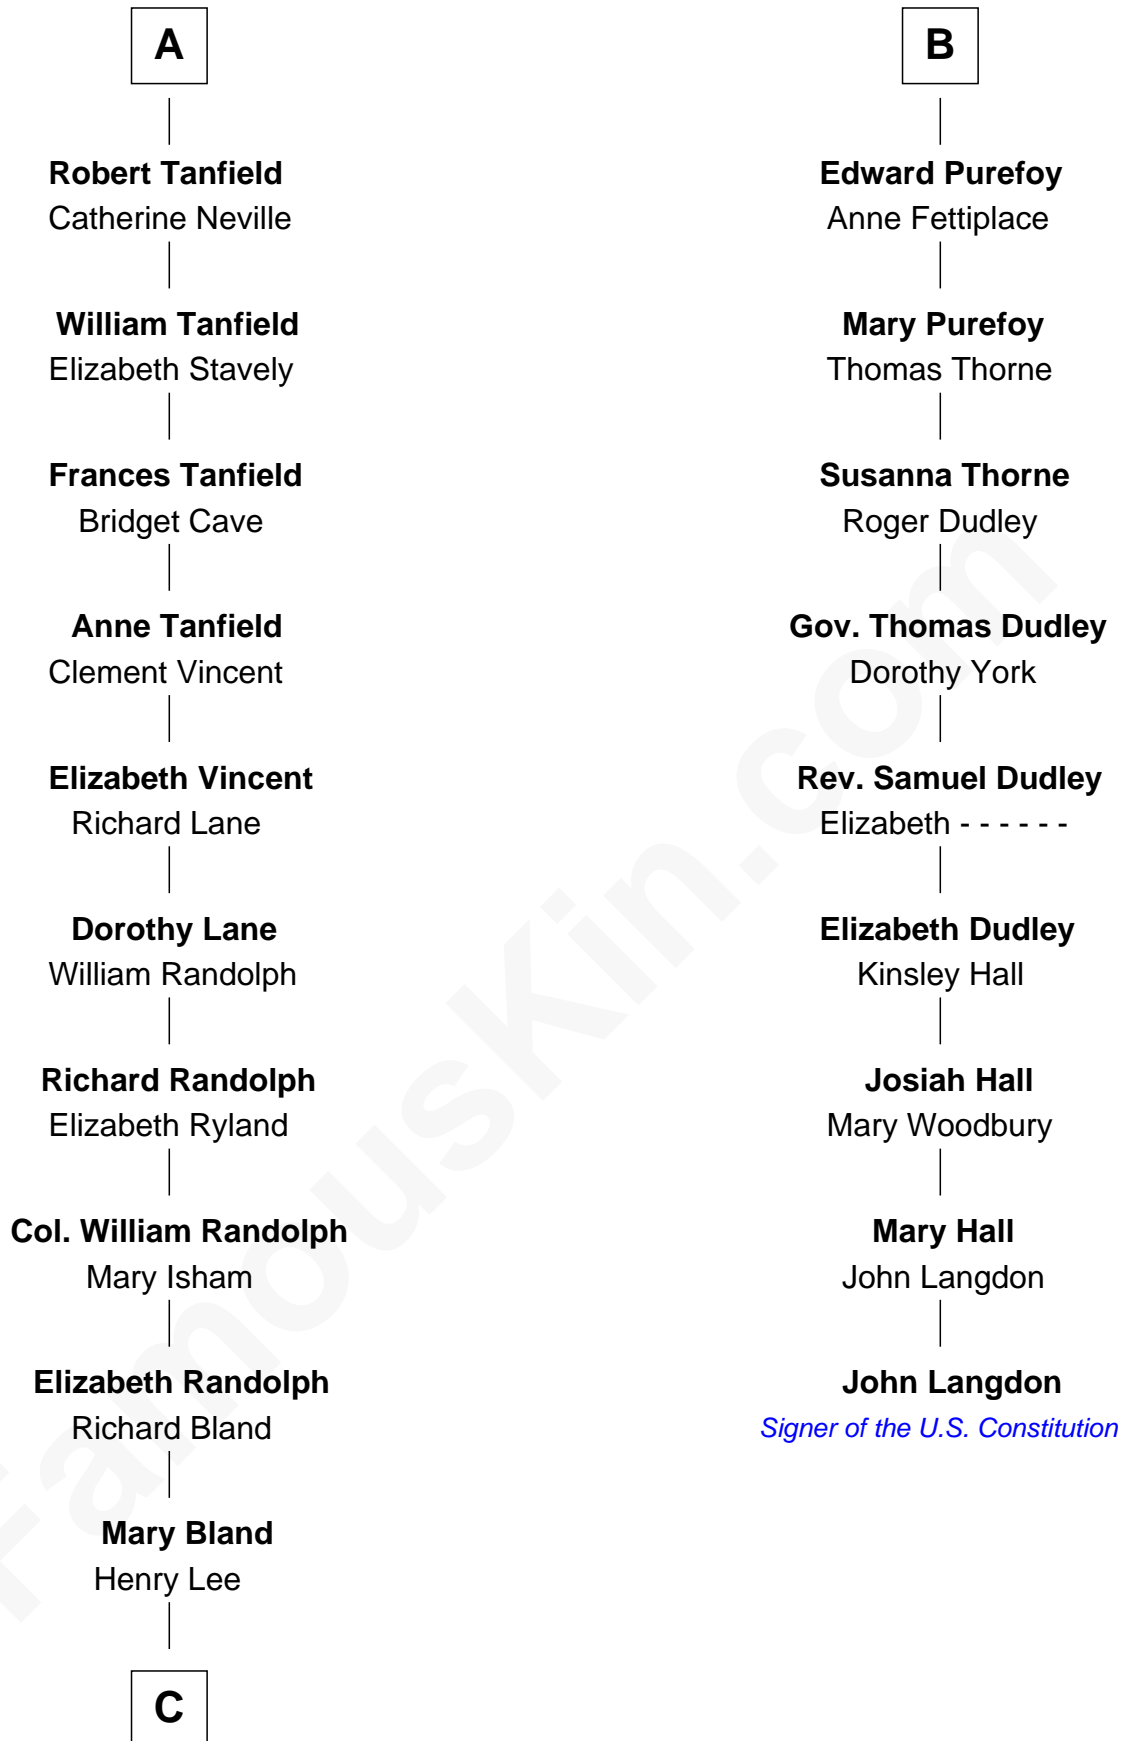

FamousKin.com Relationship Chart of

General Robert E. Lee

Confederate Army - U.S. Civil War

15th cousin 4 times removed of

John Langdon

Signer of the U.S. Constitution

Sir Nicholas Audley

Joan Martin

C

Col. Henry Lee

Lucy Grymes

Maj. Gen. Henry Lee

Anne Hill Carter

General Robert E. Lee

Confederate Army - U.S. Civil War

FamousKin.com