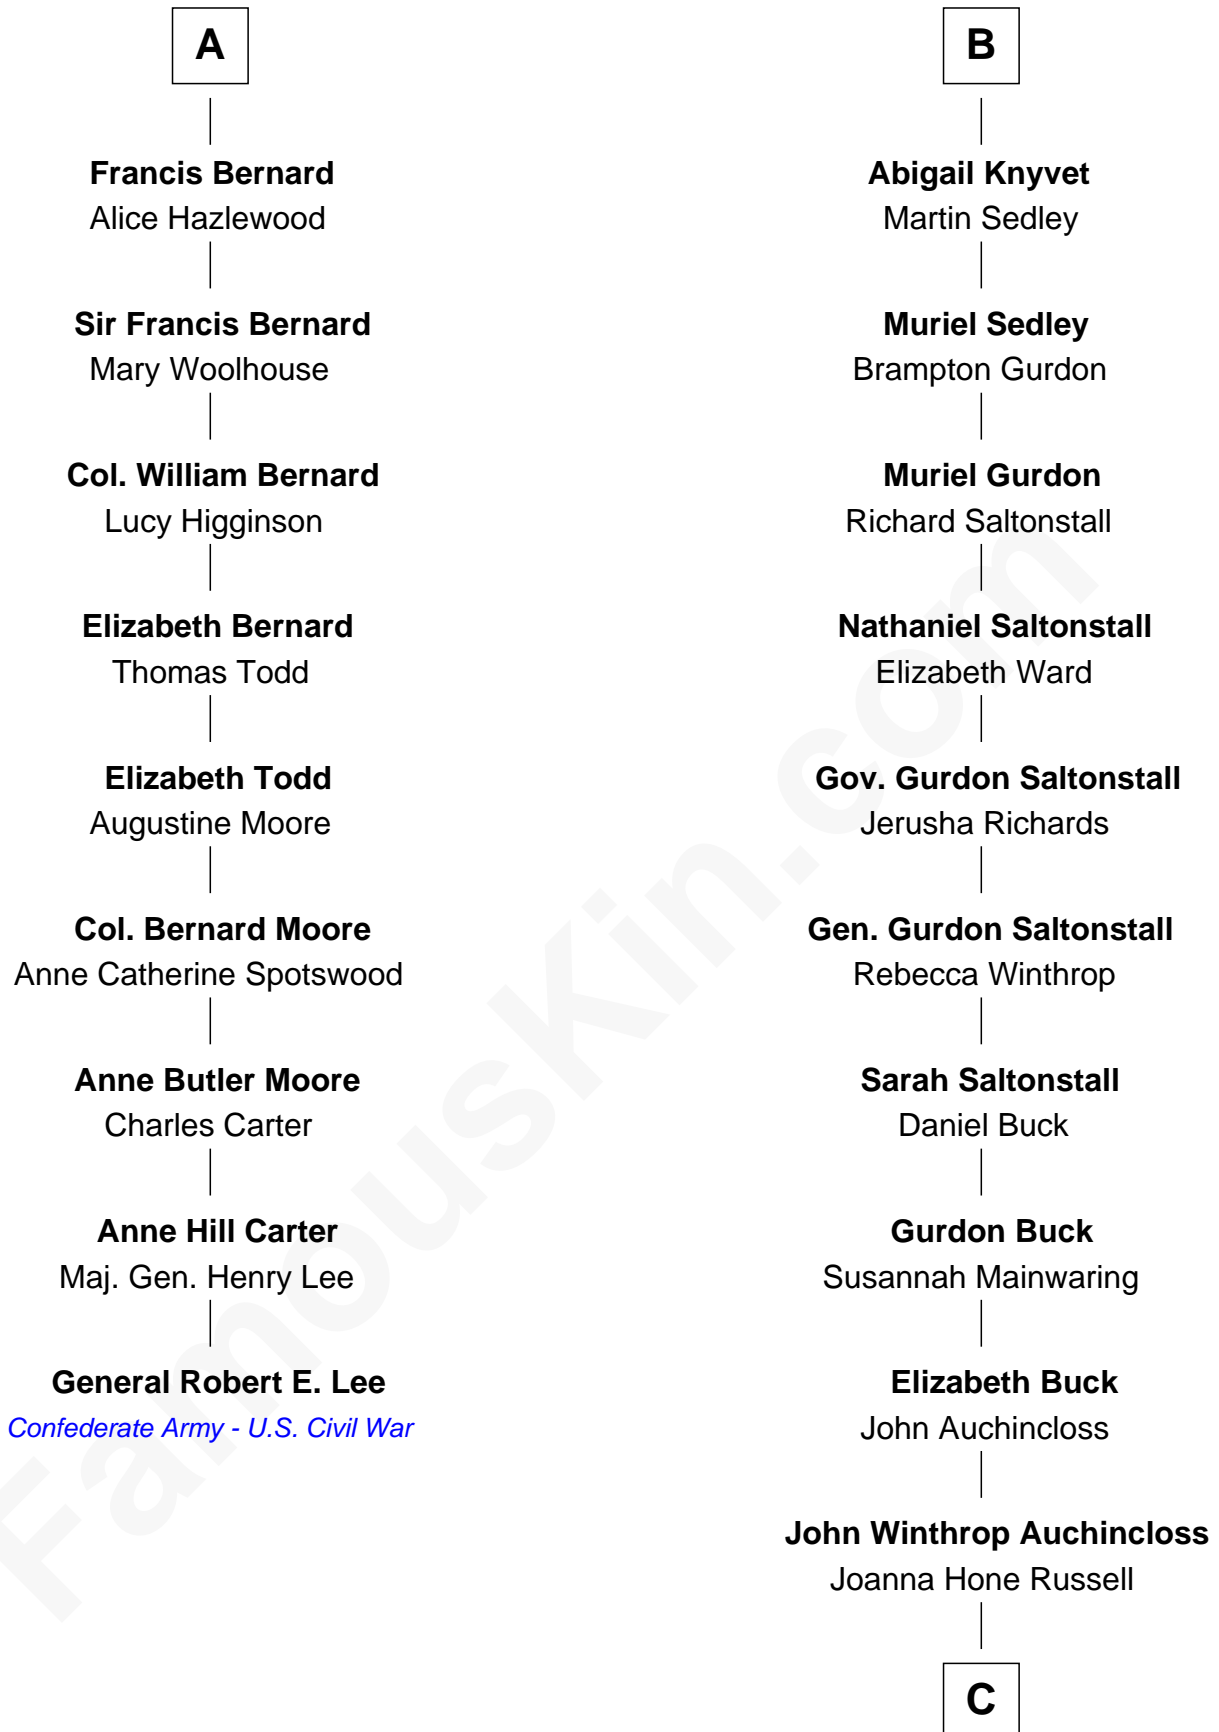

FamousKin.com Relationship Chart of

General Robert E. Lee

Confederate Army - U.S. Civil War

15th cousin 3 times removed of

Louis Auchincloss

Author

Sir William de Ros
Margery de Badlesmere

C

Joseph Howland Auchincloss

Priscilla Dixon Stanton

Louis Auchincloss

Author

FamousKin.com