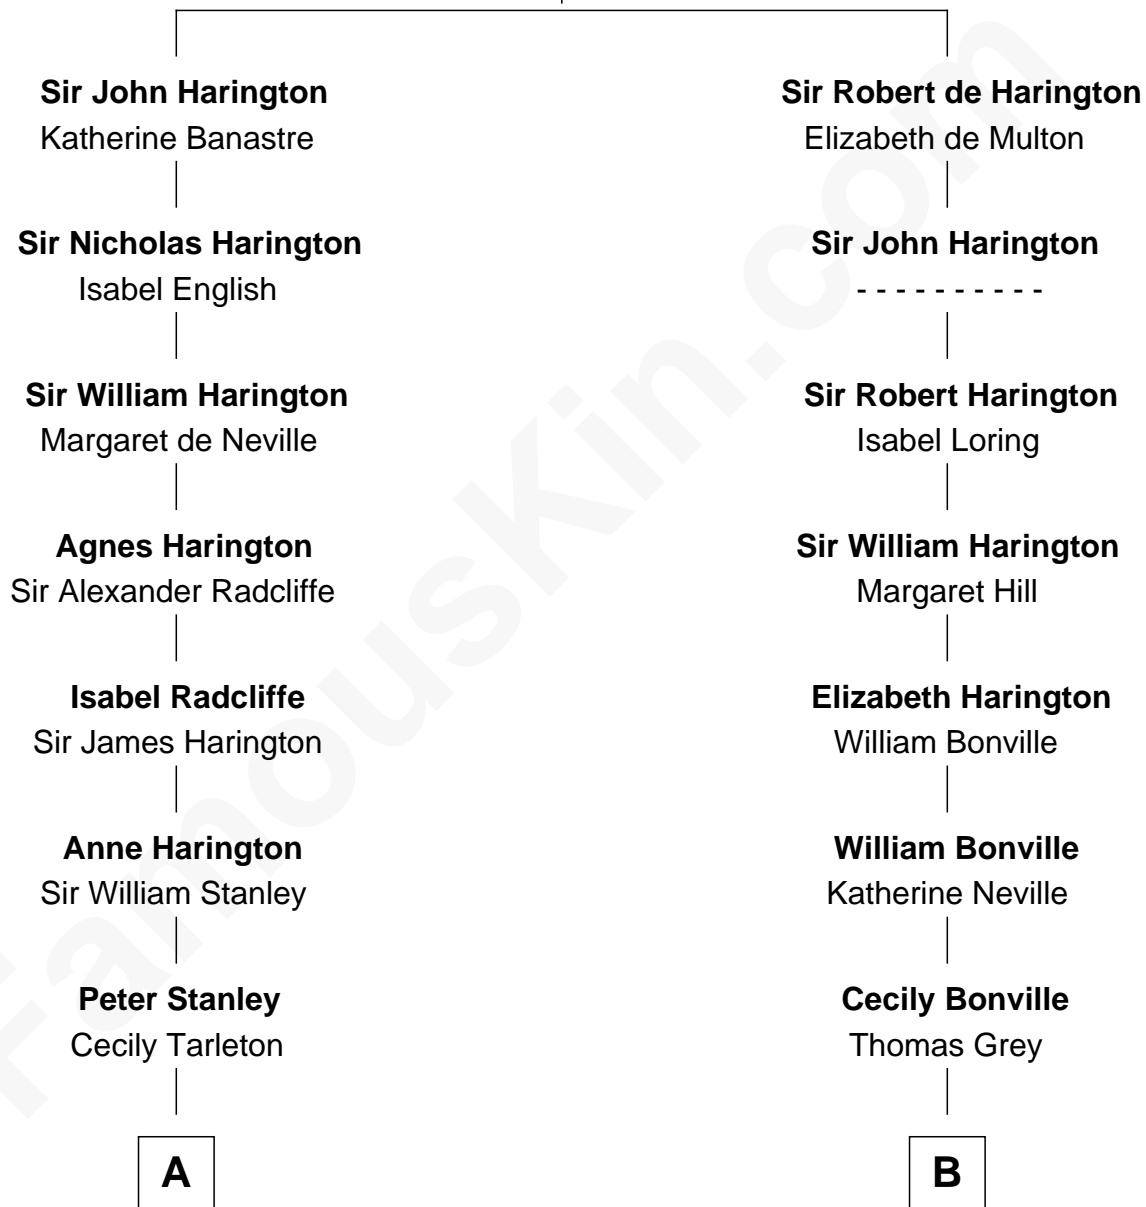

FamousKin.com Relationship Chart of

General Robert E. Lee

Confederate Army - U.S. Civil War

14th cousin 5 times removed of

Louis Auchincloss

Author

Sir John de Harington

Joan - - - - -

C

John Winthrop Auchincloss

Joanna Hone Russell

Joseph Howland Auchincloss

Priscilla Dixon Stanton

Louis Auchincloss

Author

FamousKin.com