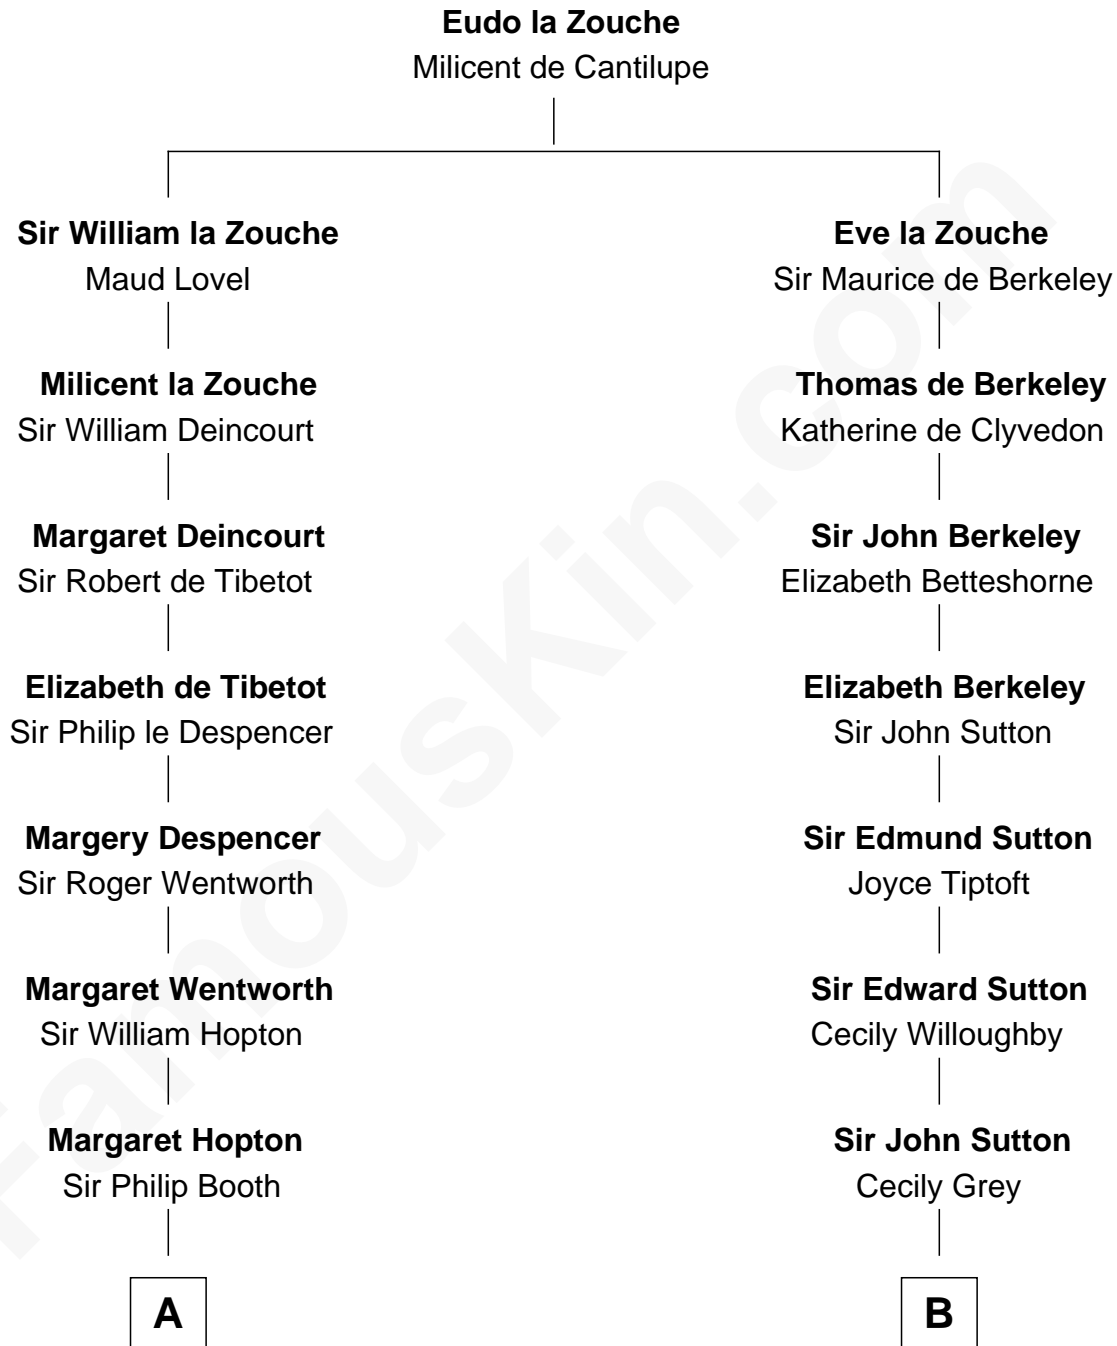

FamousKin.com Relationship Chart of

General Robert E. Lee

Confederate Army - U.S. Civil War

18th cousin of

Louis Auchincloss

Author

C

Maj. Gen. Henry Lee

Anne Hill Carter

General Robert E. Lee

Confederate Army - U.S. Civil War

D

Joseph Howland Auchincloss

Priscilla Dixon Stanton

Louis Auchincloss

Author