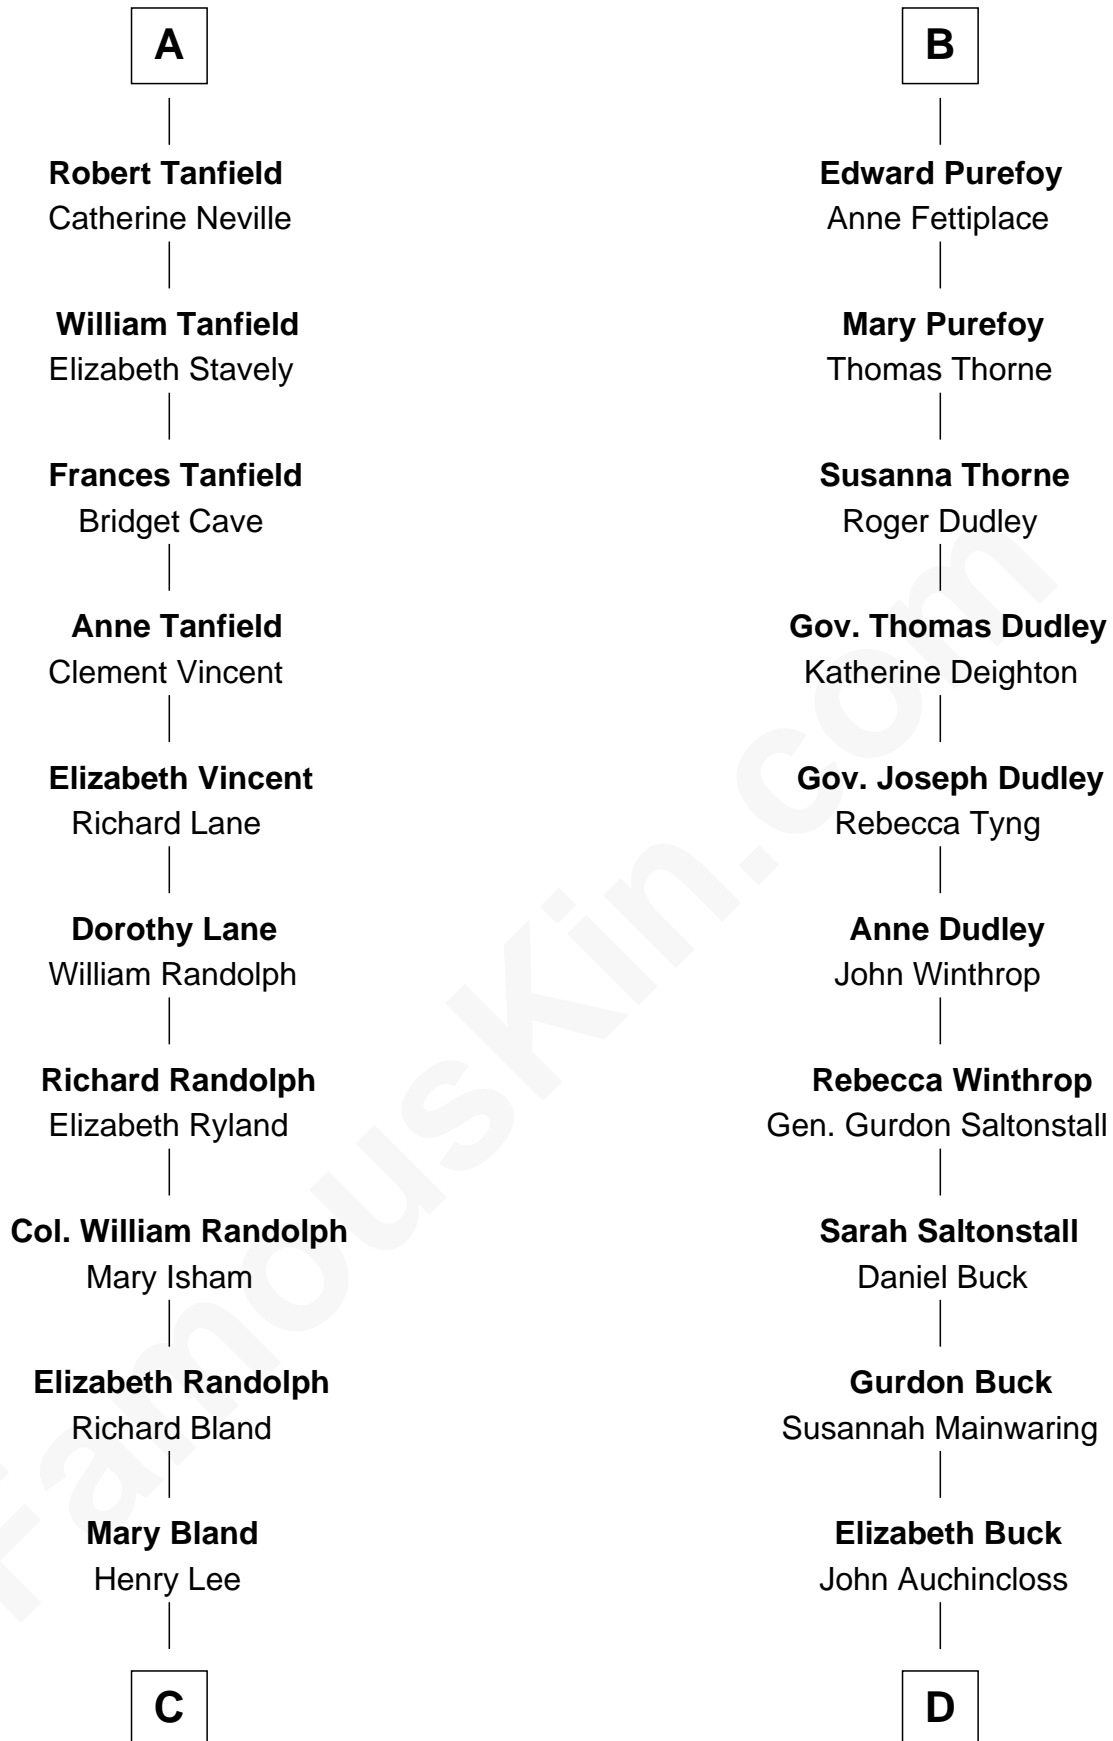

FamousKin.com Relationship Chart of

General Robert E. Lee

Confederate Army - U.S. Civil War

19th cousin of

Louis Auchincloss

Author

Sir Nicholas Audley

Joan Martin

C

Col. Henry Lee

Lucy Grymes

Maj. Gen. Henry Lee

Anne Hill Carter

General Robert E. Lee

Confederate Army - U.S. Civil War

D

John Winthrop Auchincloss

Joanna Hone Russell

Joseph Howland Auchincloss

Priscilla Dixon Stanton

Louis Auchincloss

Author

FamousKin.com