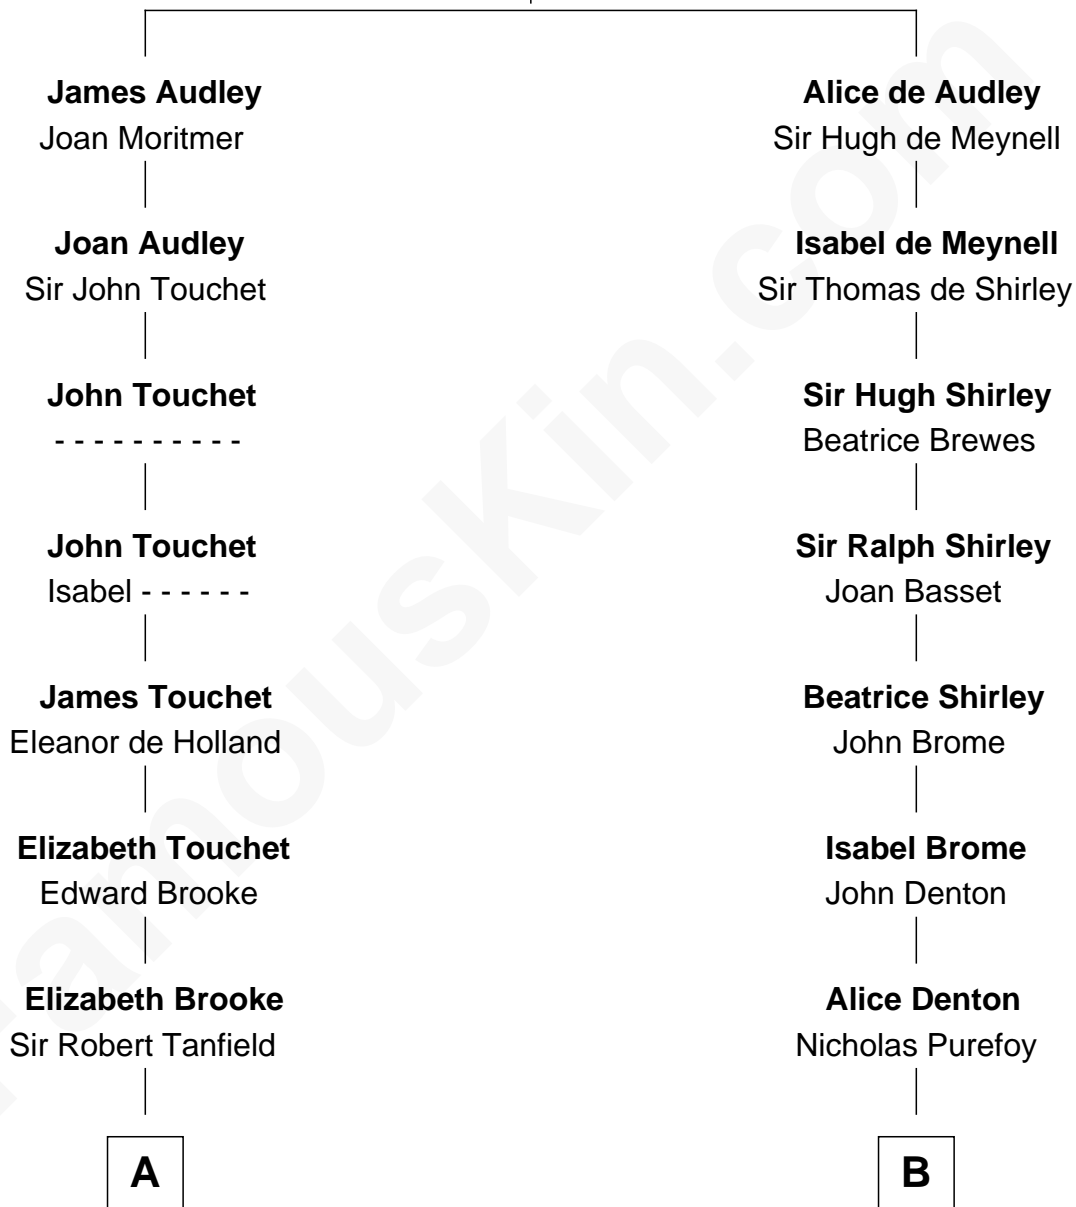

FamousKin.com Relationship Chart of

General Robert E. Lee

Confederate Army - U.S. Civil War

19th cousin of

Louis Auchincloss

Author

Sir Nicholas Audley

Joan Martin

C

Col. Henry Lee

Lucy Grymes

Maj. Gen. Henry Lee

Anne Hill Carter

General Robert E. Lee

Confederate Army - U.S. Civil War

D

John Winthrop Auchincloss

Joanna Hone Russell

Joseph Howland Auchincloss

Priscilla Dixon Stanton

Louis Auchincloss

Author

FamousKin.com