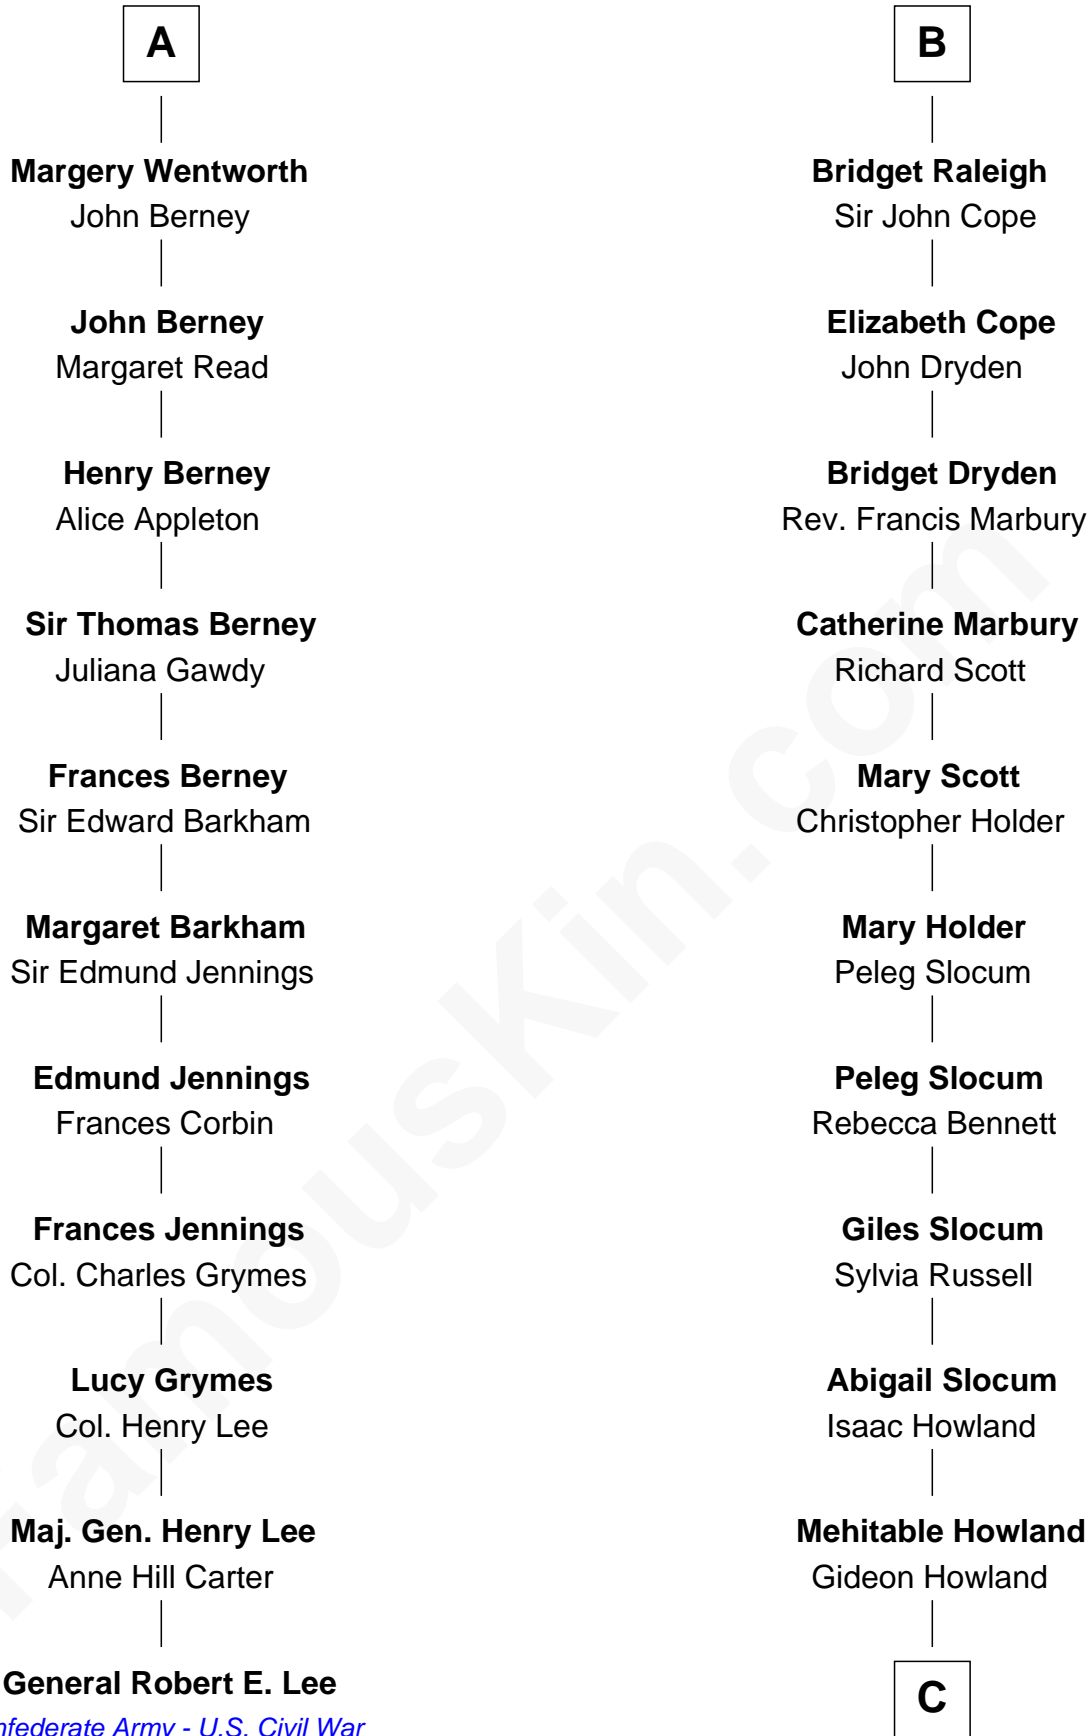

FamousKin.com Relationship Chart of

General Robert E. Lee

Confederate Army - U.S. Civil War

17th cousin 1 time removed of

Hetty Green

"The Witch of Wall Street"

Hugh le Despencer

Eleanor de Clare

Emma Marney

Sir Thomas Tyrrell

Humphrey Tyrrell

Isabel Helion

Anne Tyrrell

Sir Roger Wentworth

A

Sir Edward le Despencer

William Raleigh

Sir Edward Raleigh

Margaret Verney

Sir Edward Raleigh

Anne Chamberlayne

B

C

Abby Slocum Howland

Edward Mott Robinson

Hetty Green

"The Witch of Wall Street"

FamousKin.com