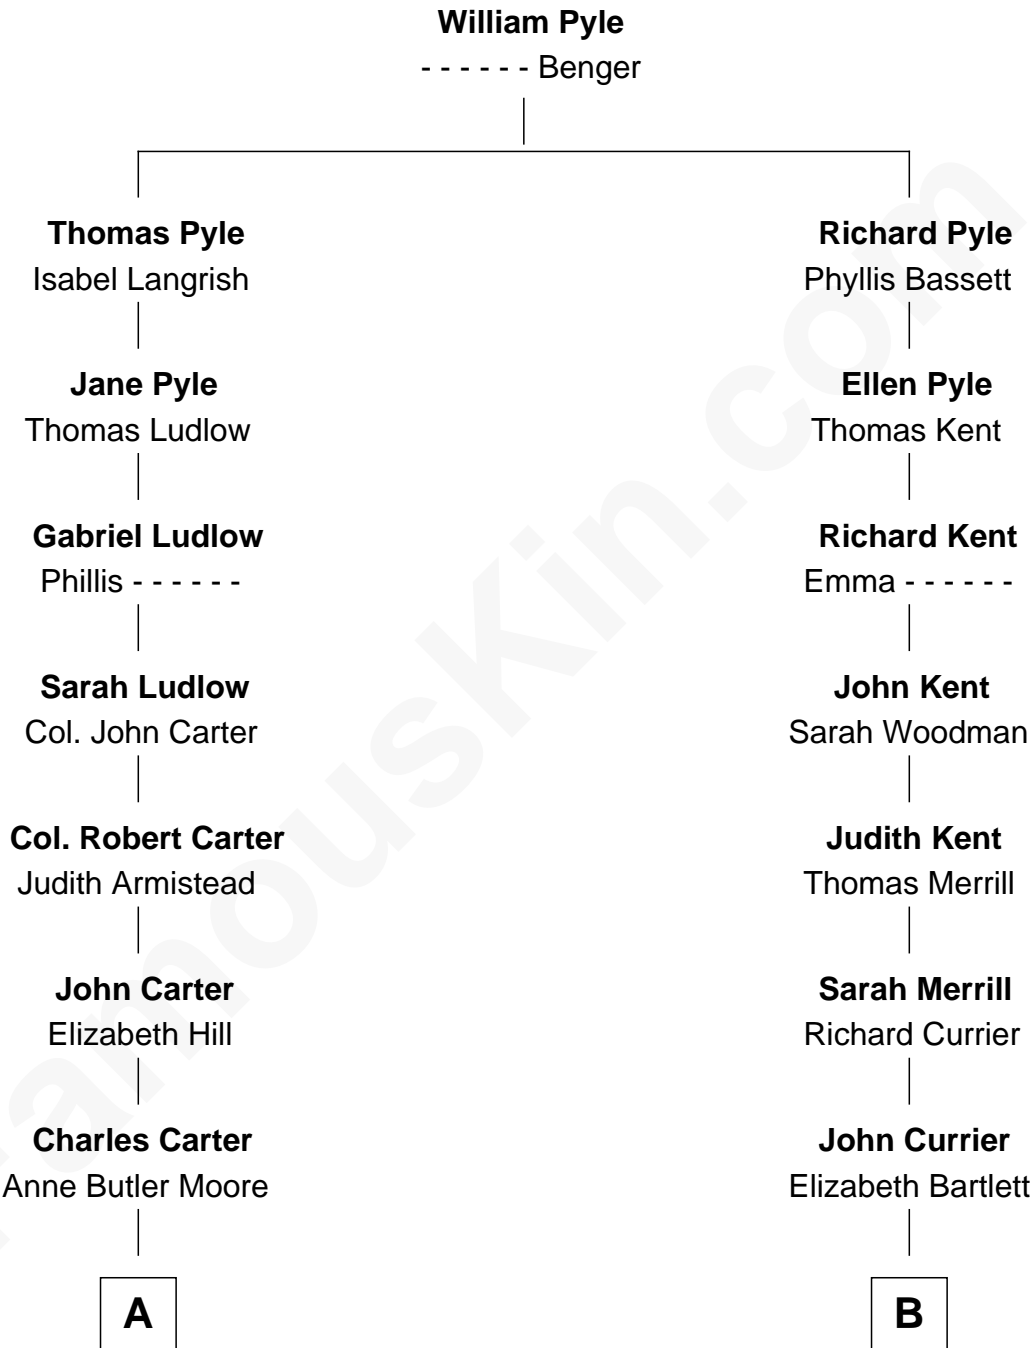

FamousKin.com Relationship Chart of

General Robert E. Lee

Confederate Army - U.S. Civil War

8th cousin of

Nathaniel Currier

Lithographer (Currier & Ives)

A

Anne Hill Carter
Maj. Gen. Henry Lee

General Robert E. Lee
Confederate Army - U.S. Civil War

B

Hannah Currier
Nathaniel Currier

Nathaniel Currier
Lithographer (Currier & Ives)

FamousKin.com