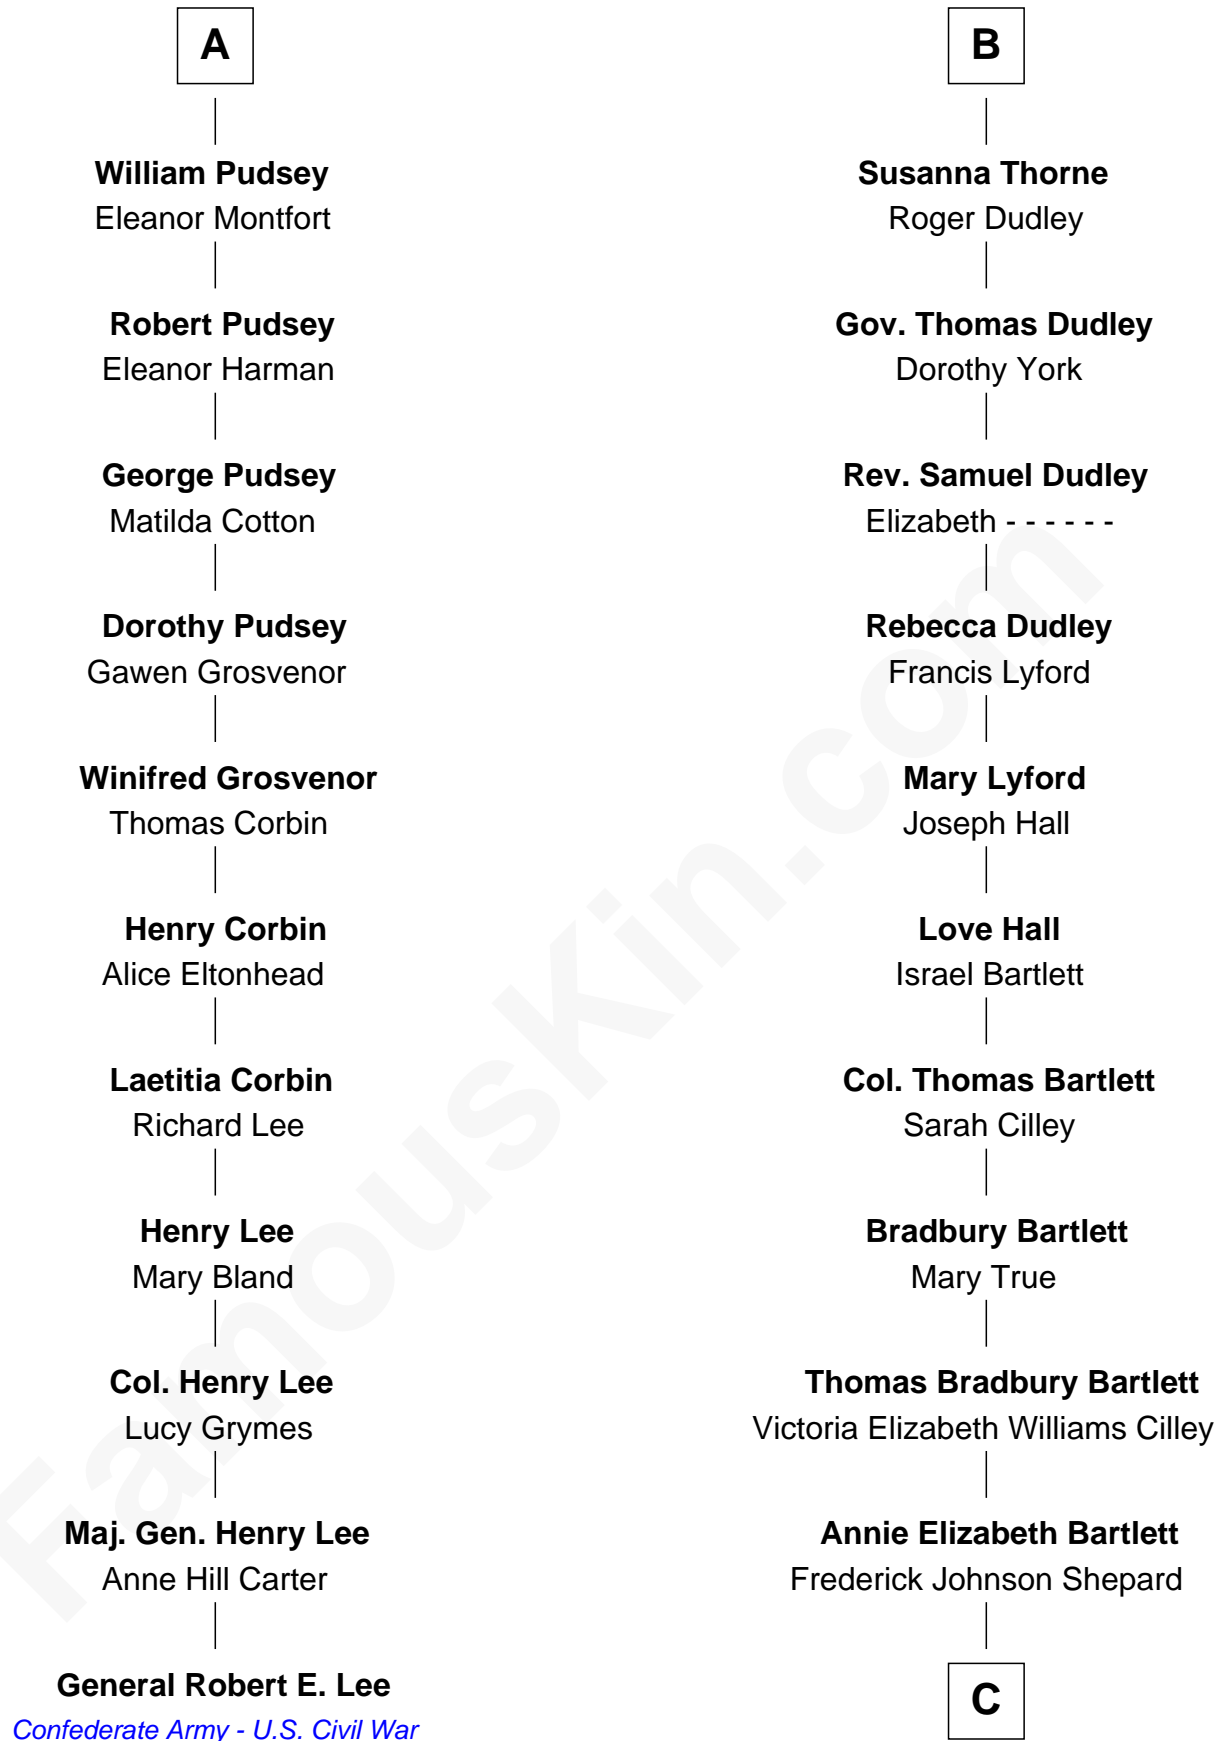

FamousKin.com Relationship Chart of

General Robert E. Lee

Confederate Army - U.S. Civil War

17th cousin 1 time removed of

Alan Shepard

Mercury and Apollo Astronaut

Sir John Grey

Avice Marmion

Sir Robert Grey
Lora de St. Quintin

Elizabeth Grey
Henry FitzHugh

Eleanor Fitzhugh
Sir Thomas Tunstall

Margaret Tunstall
Sir Ralph Pudsey

Sir John Pudsey
Grace Hamerton

Henry Pudsey
Margaret Conyers

Rowland Pudsey
Edith Hare

A

Maud Grey

Sir Thomas Harcourt

Sir Thomas Harcourt
Jane Fraunceys

Sir Richard Harcourt
Edith St. Clair

Alice Harcourt
William Bessiles

Elizabeth Bessiles
Richard Fettiplace

Anne Fettiplace
Edward Purefoy

Mary Purefoy
Thomas Thorne

B

C

Alan Bartlett Shepard
Pauline Renza Emerson

Alan Shepard
Mercury and Apollo Astronaut

FamousKin.com