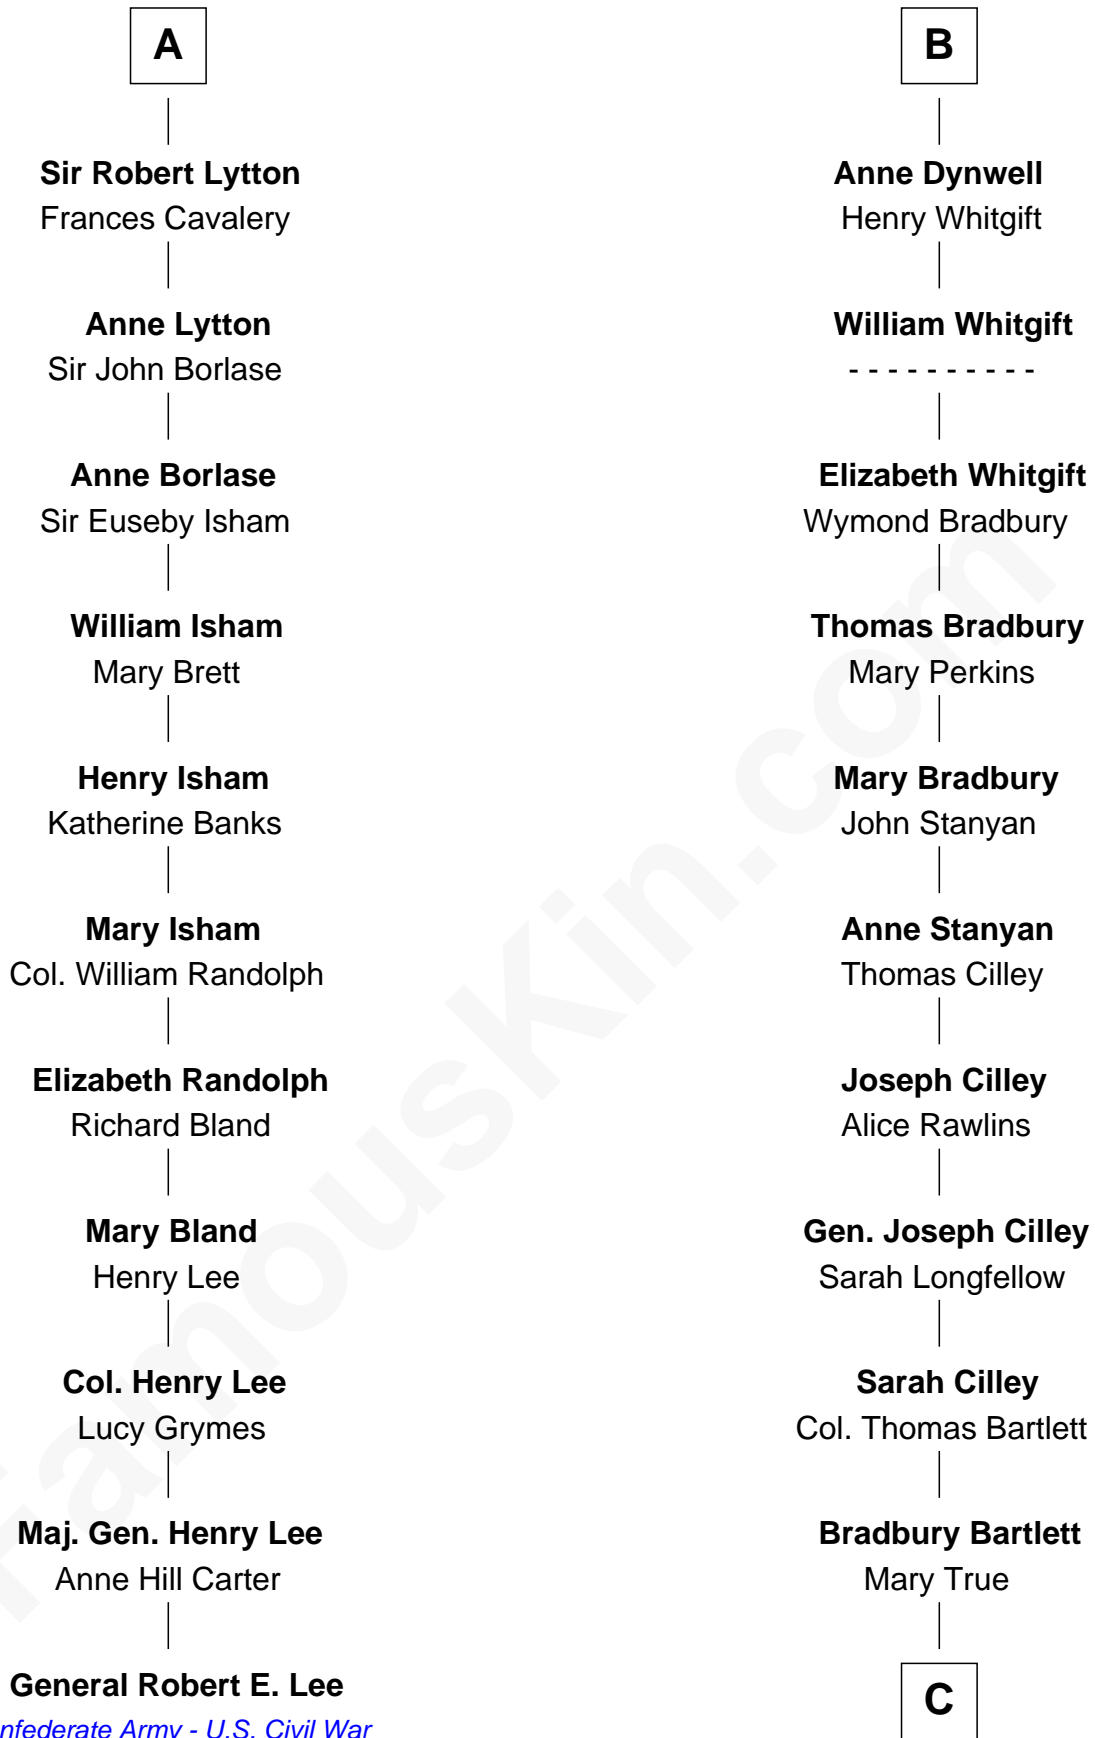

FamousKin.com Relationship Chart of

General Robert E. Lee

Confederate Army - U.S. Civil War

17th cousin 3 times removed of

Alan Shepard

Mercury and Apollo Astronaut

Sir Geoffrey le Scrope

Ivetta de Ros

Sir Stephen le Scrope

Isabel - - - - -

Joan le Scrope

William Pert

Margaret Pert

Thomas Hopton

Sir John Hopton

Margaret Saville

Margaret de Welles

Jane Dymoke

John Fulnetby

Katherine Fulnetby

William Dynwell

B

C

Thomas Bradbury Bartlett
Victoria Elizabeth Williams Cilley

Annie Elizabeth Bartlett
Frederick Johnson Shepard

Alan Bartlett Shepard
Pauline Renza Emerson

Alan Shepard
Mercury and Apollo Astronaut

FamousKin.com