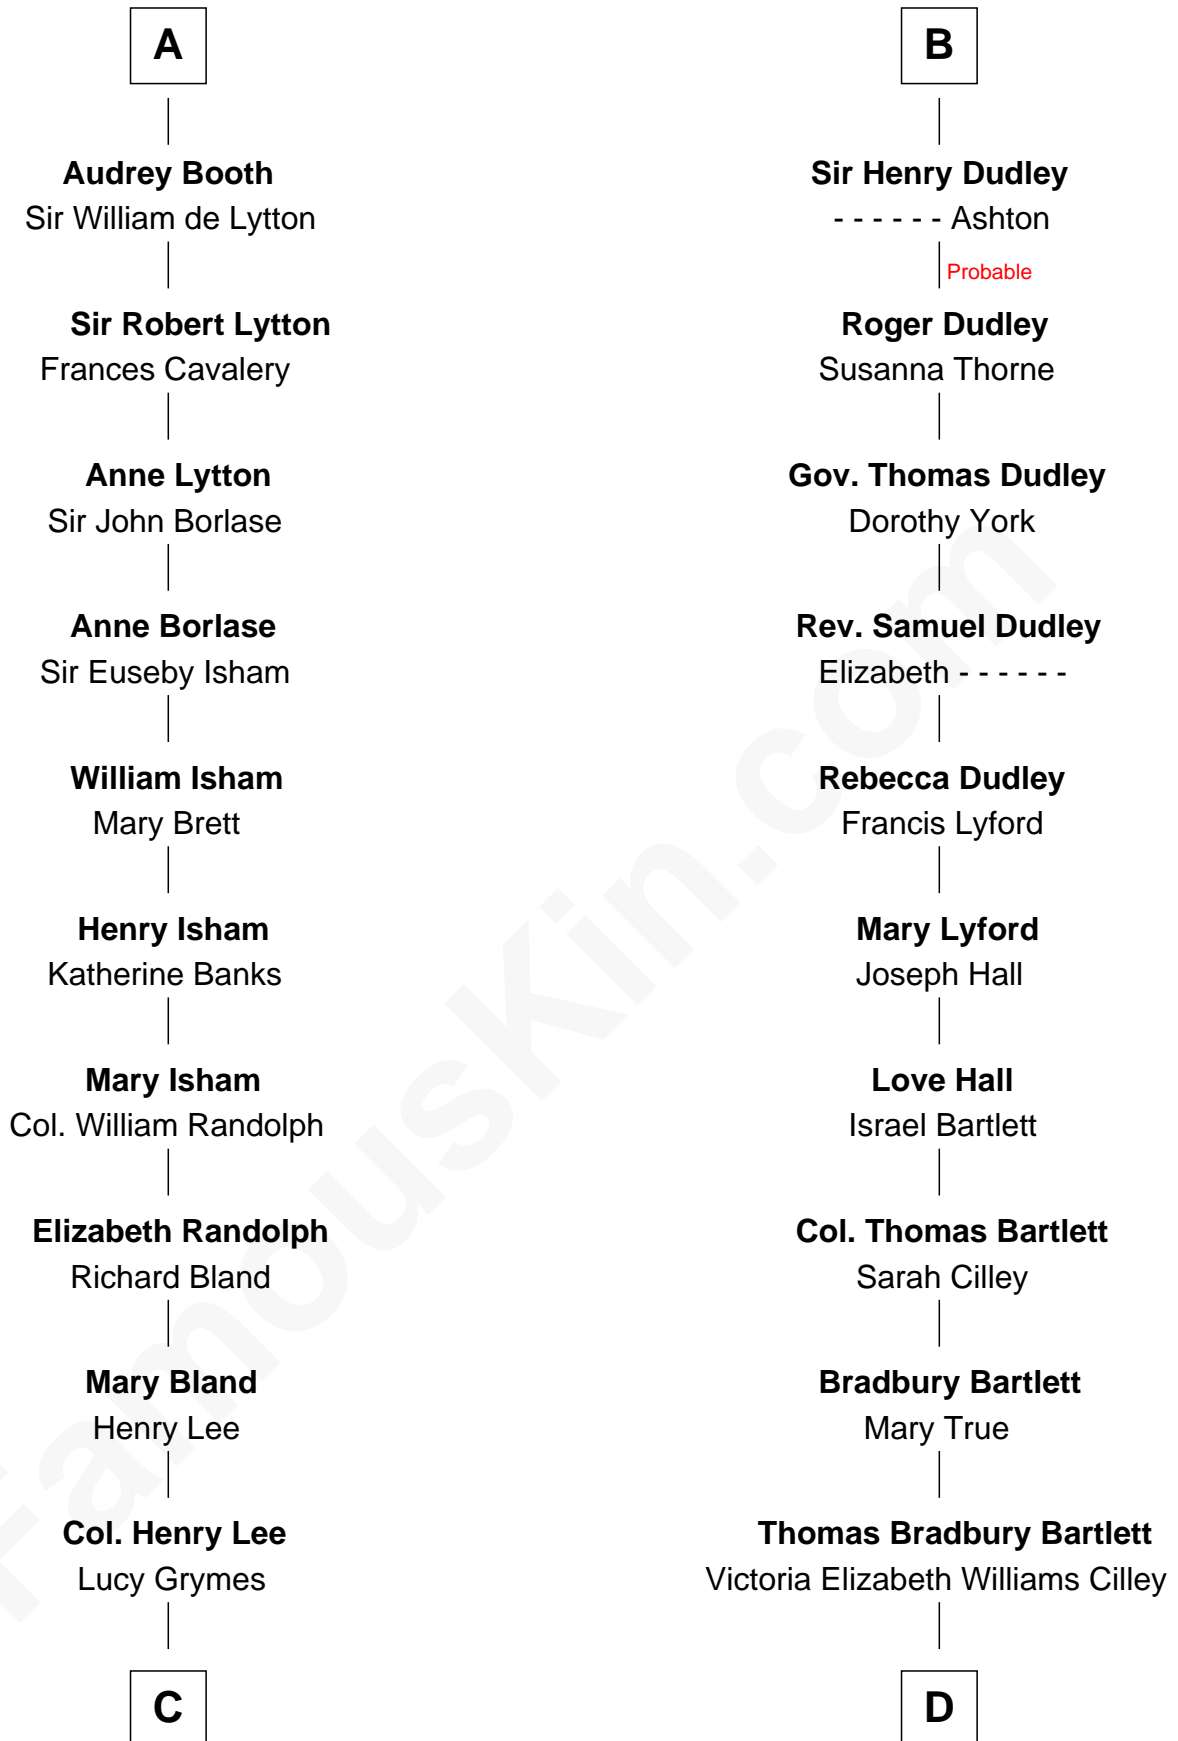

FamousKin.com Relationship Chart of

General Robert E. Lee

Confederate Army - U.S. Civil War

18th cousin 1 time removed of

Alan Shepard

Mercury and Apollo Astronaut

C

Maj. Gen. Henry Lee

Anne Hill Carter

General Robert E. Lee

Confederate Army - U.S. Civil War

D

Annie Elizabeth Bartlett

Frederick Johnson Shepard

Alan Bartlett Shepard

Pauline Renza Emerson

Alan Shepard

Mercury and Apollo Astronaut

FamousKin.com