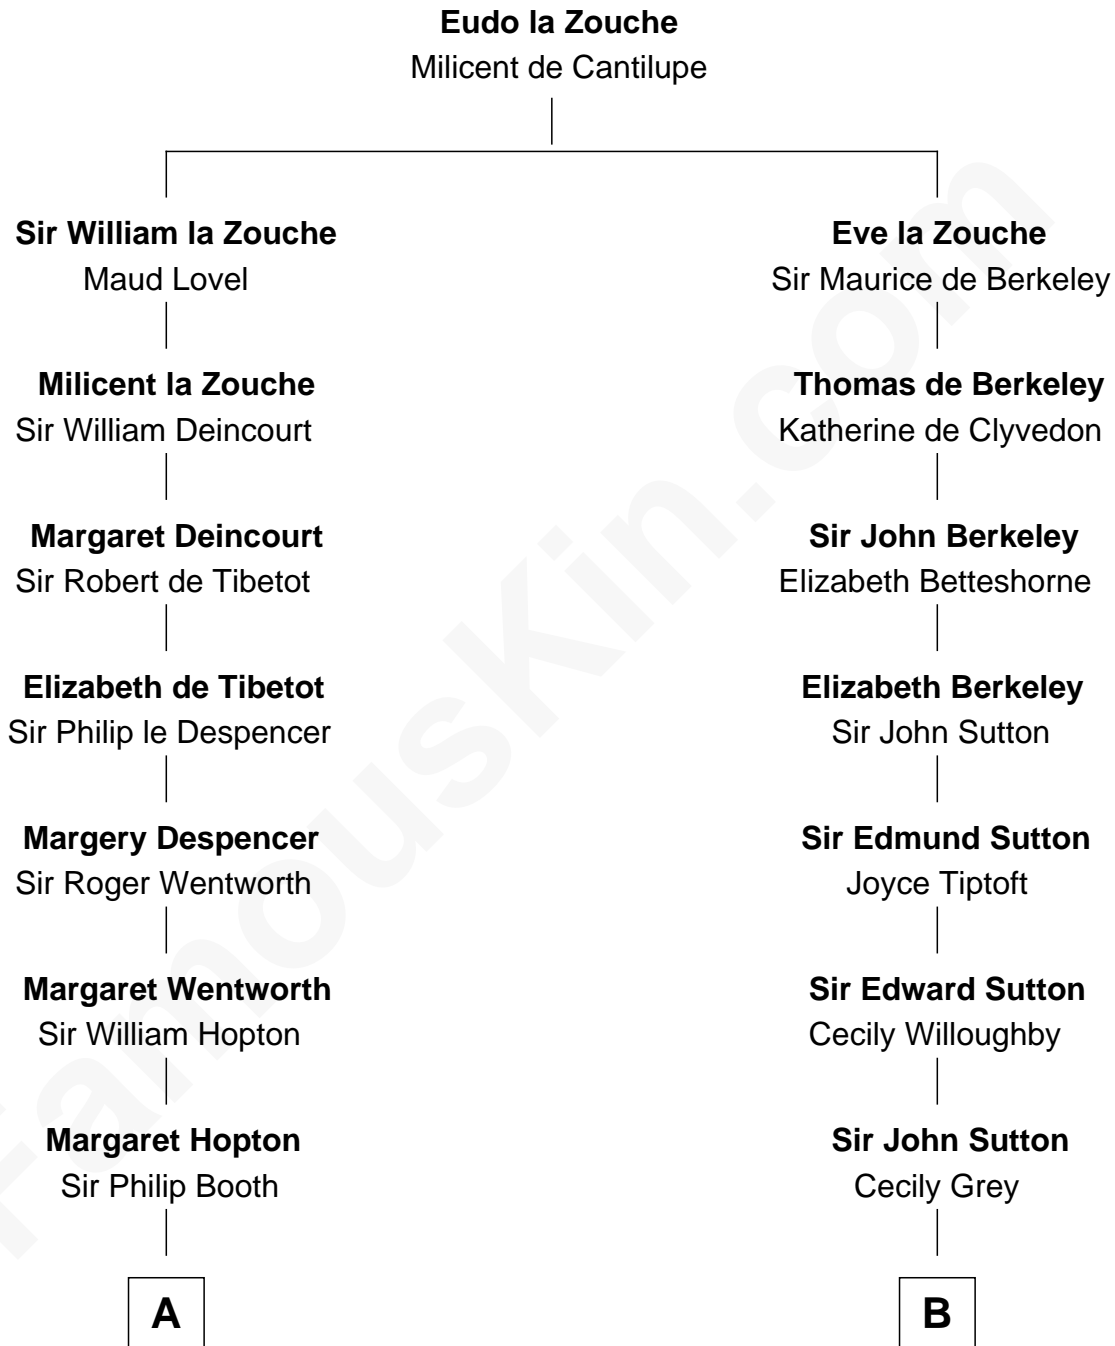

FamousKin.com Relationship Chart of

General Robert E. Lee

Confederate Army - U.S. Civil War

18th cousin 1 time removed of

Alan Shepard

Mercury and Apollo Astronaut

C

Maj. Gen. Henry Lee

Anne Hill Carter

General Robert E. Lee

Confederate Army - U.S. Civil War

D

Annie Elizabeth Bartlett

Frederick Johnson Shepard

Alan Bartlett Shepard

Pauline Renza Emerson

Alan Shepard

Mercury and Apollo Astronaut

FamousKin.com