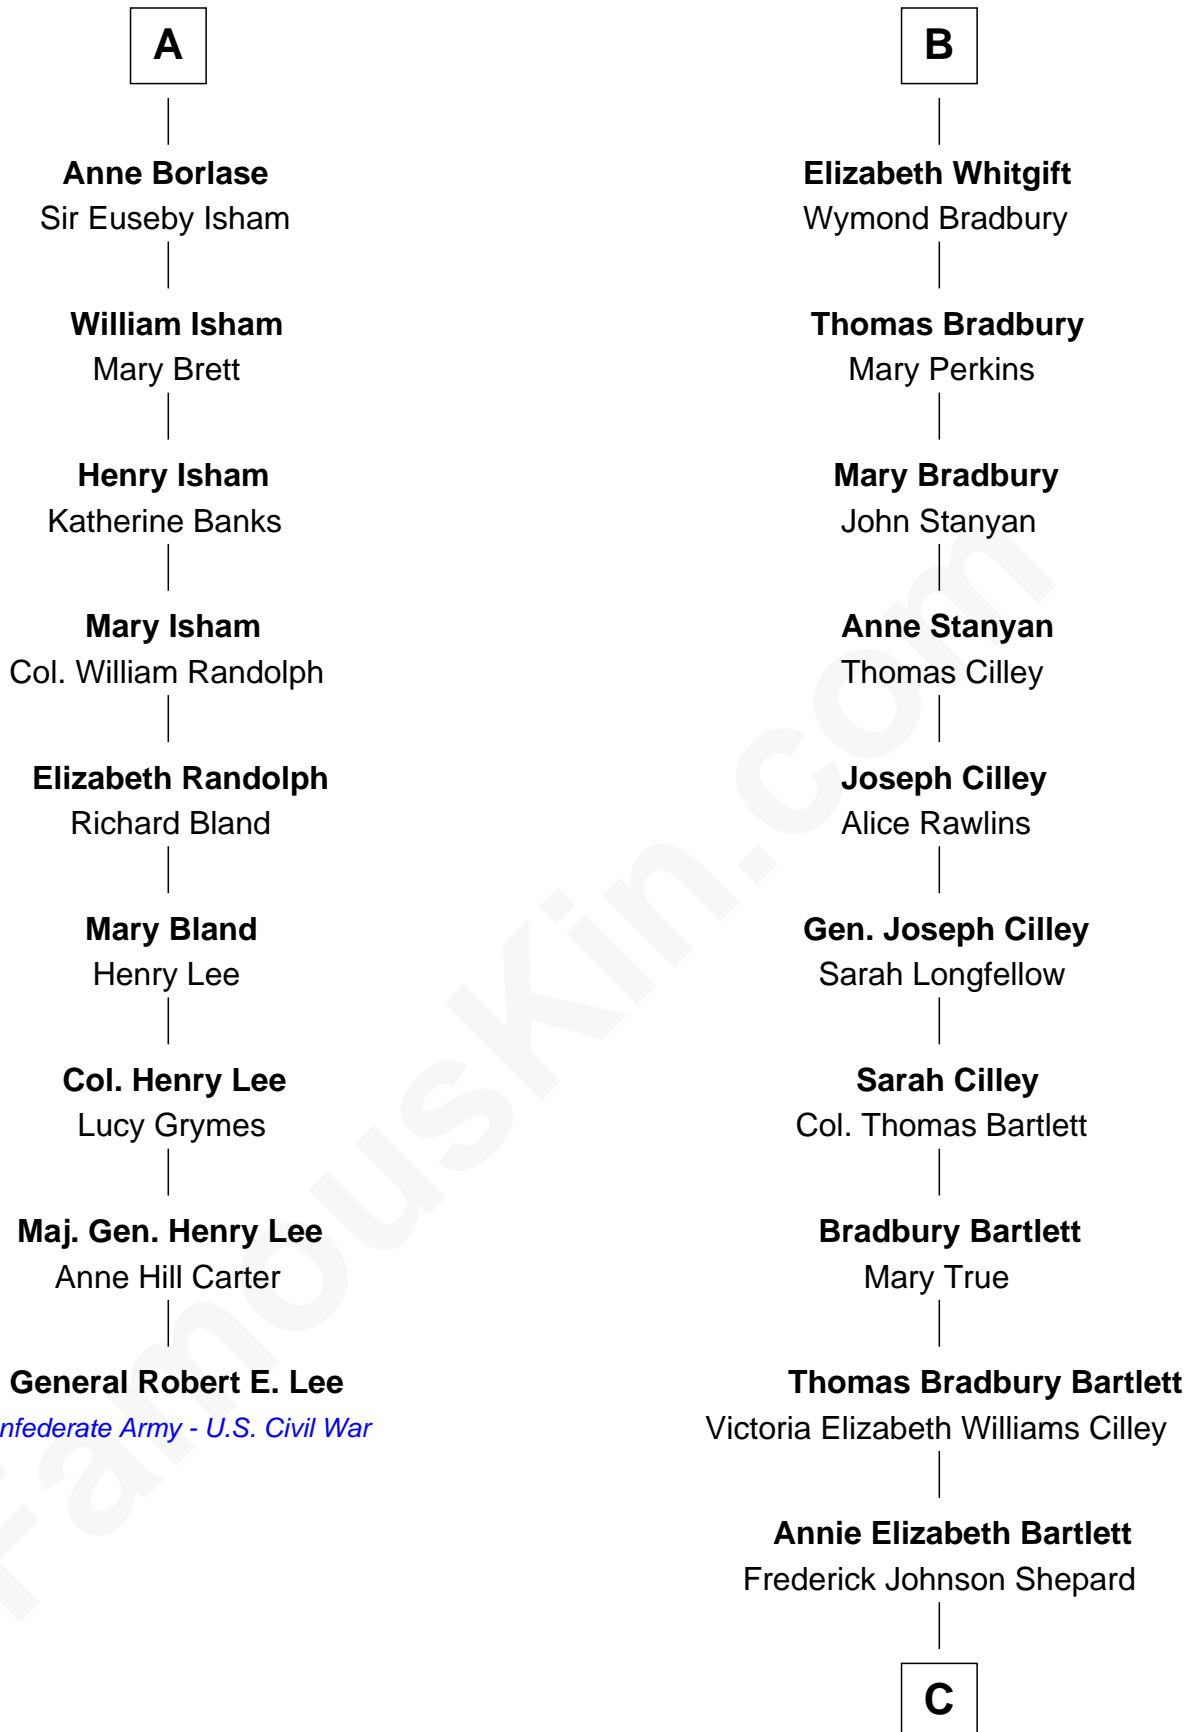

FamousKin.com Relationship Chart of

General Robert E. Lee

Confederate Army - U.S. Civil War

15th cousin 3 times removed of

Alan Shepard

Mercury and Apollo Astronaut

C

Alan Bartlett Shepard
Pauline Renza Emerson

Alan Shepard
Mercury and Apollo Astronaut

FamousKin.com