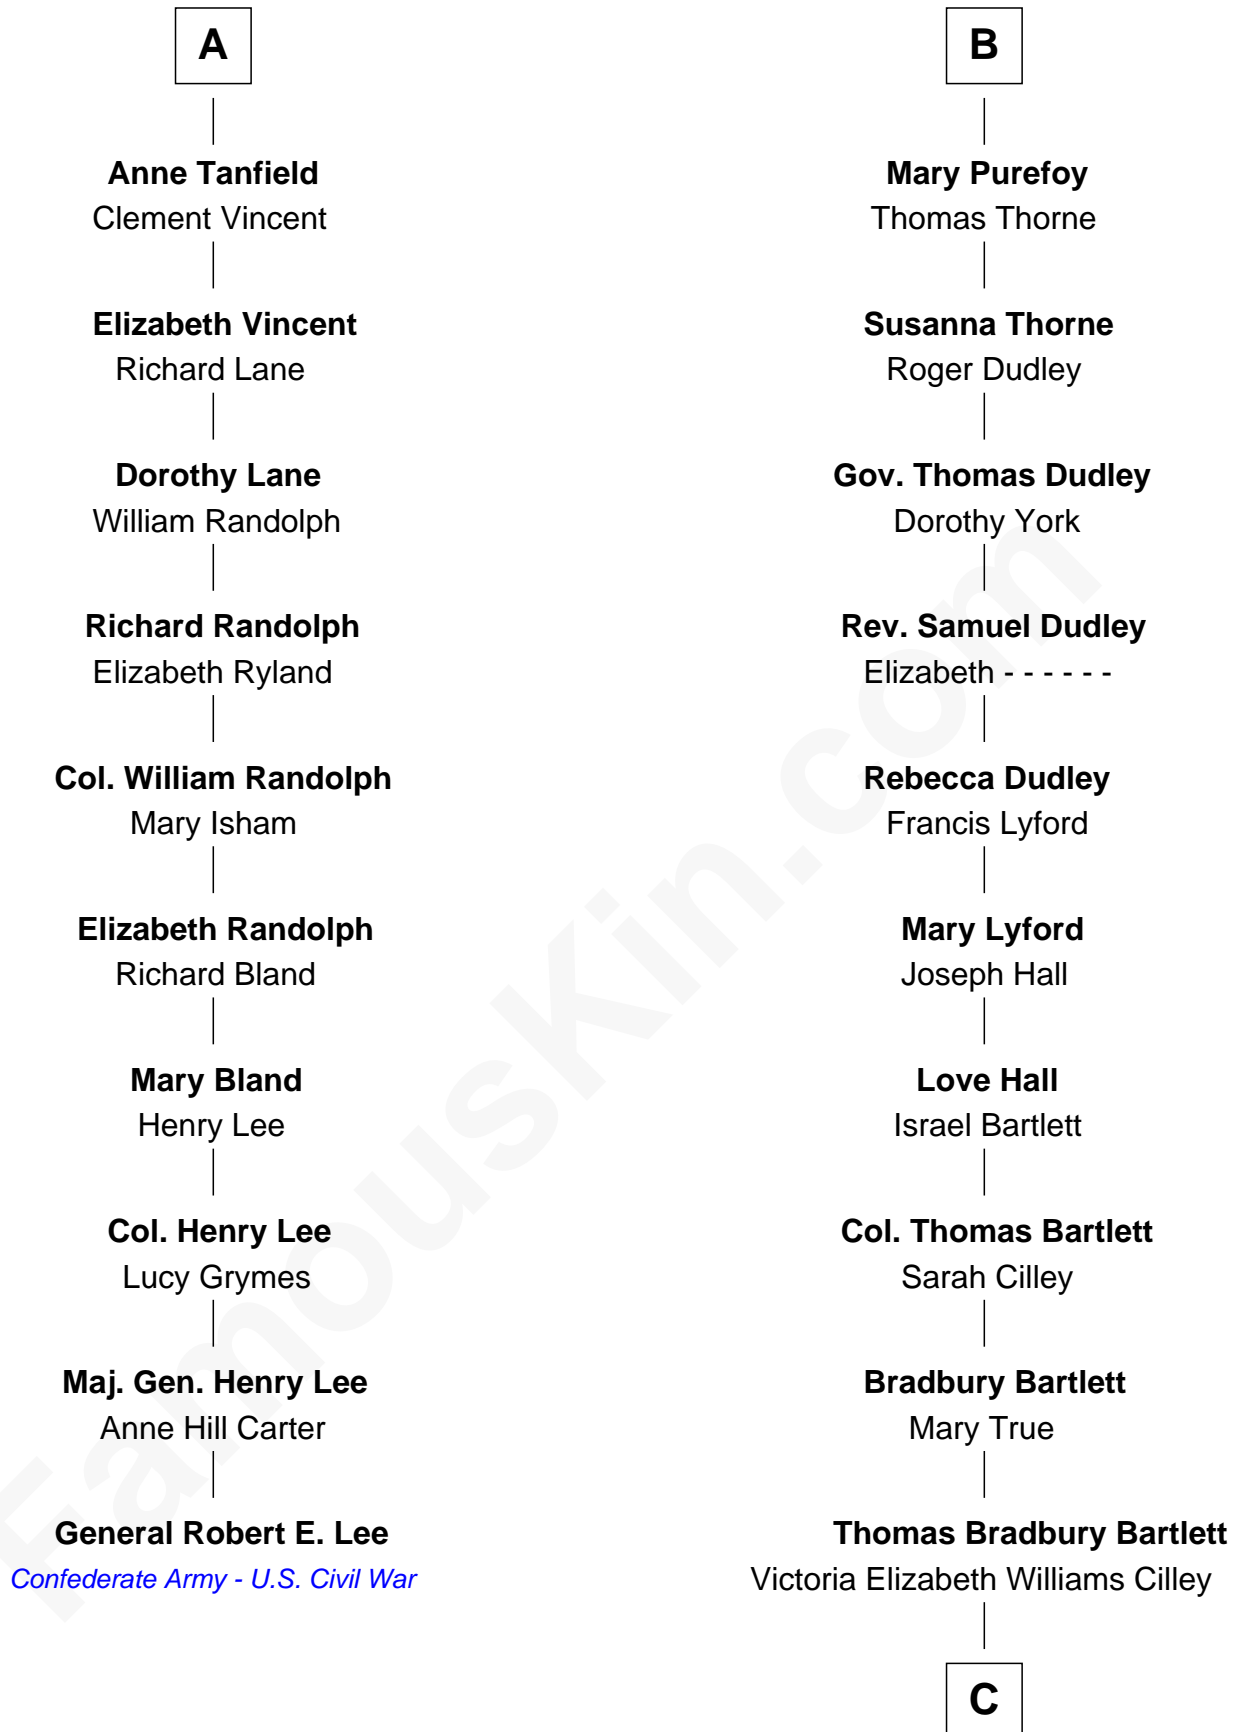

Sir Robert Howard

Margaret de Scales

Sir John Howard

Alice Tendring

Sir Robert Howard

Margaret Mowbray

Katherine Howard

Sir Edward Neville

John Denton

Alice Denton

Nicholas Purefoy

Edward Purefoy

Anne Fettiplace

B

C

—
Annie Elizabeth Bartlett
Frederick Johnson Shepard

—
Alan Bartlett Shepard
Pauline Renza Emerson

—
Alan Shepard
Mercury and Apollo Astronaut

FamousKin.com