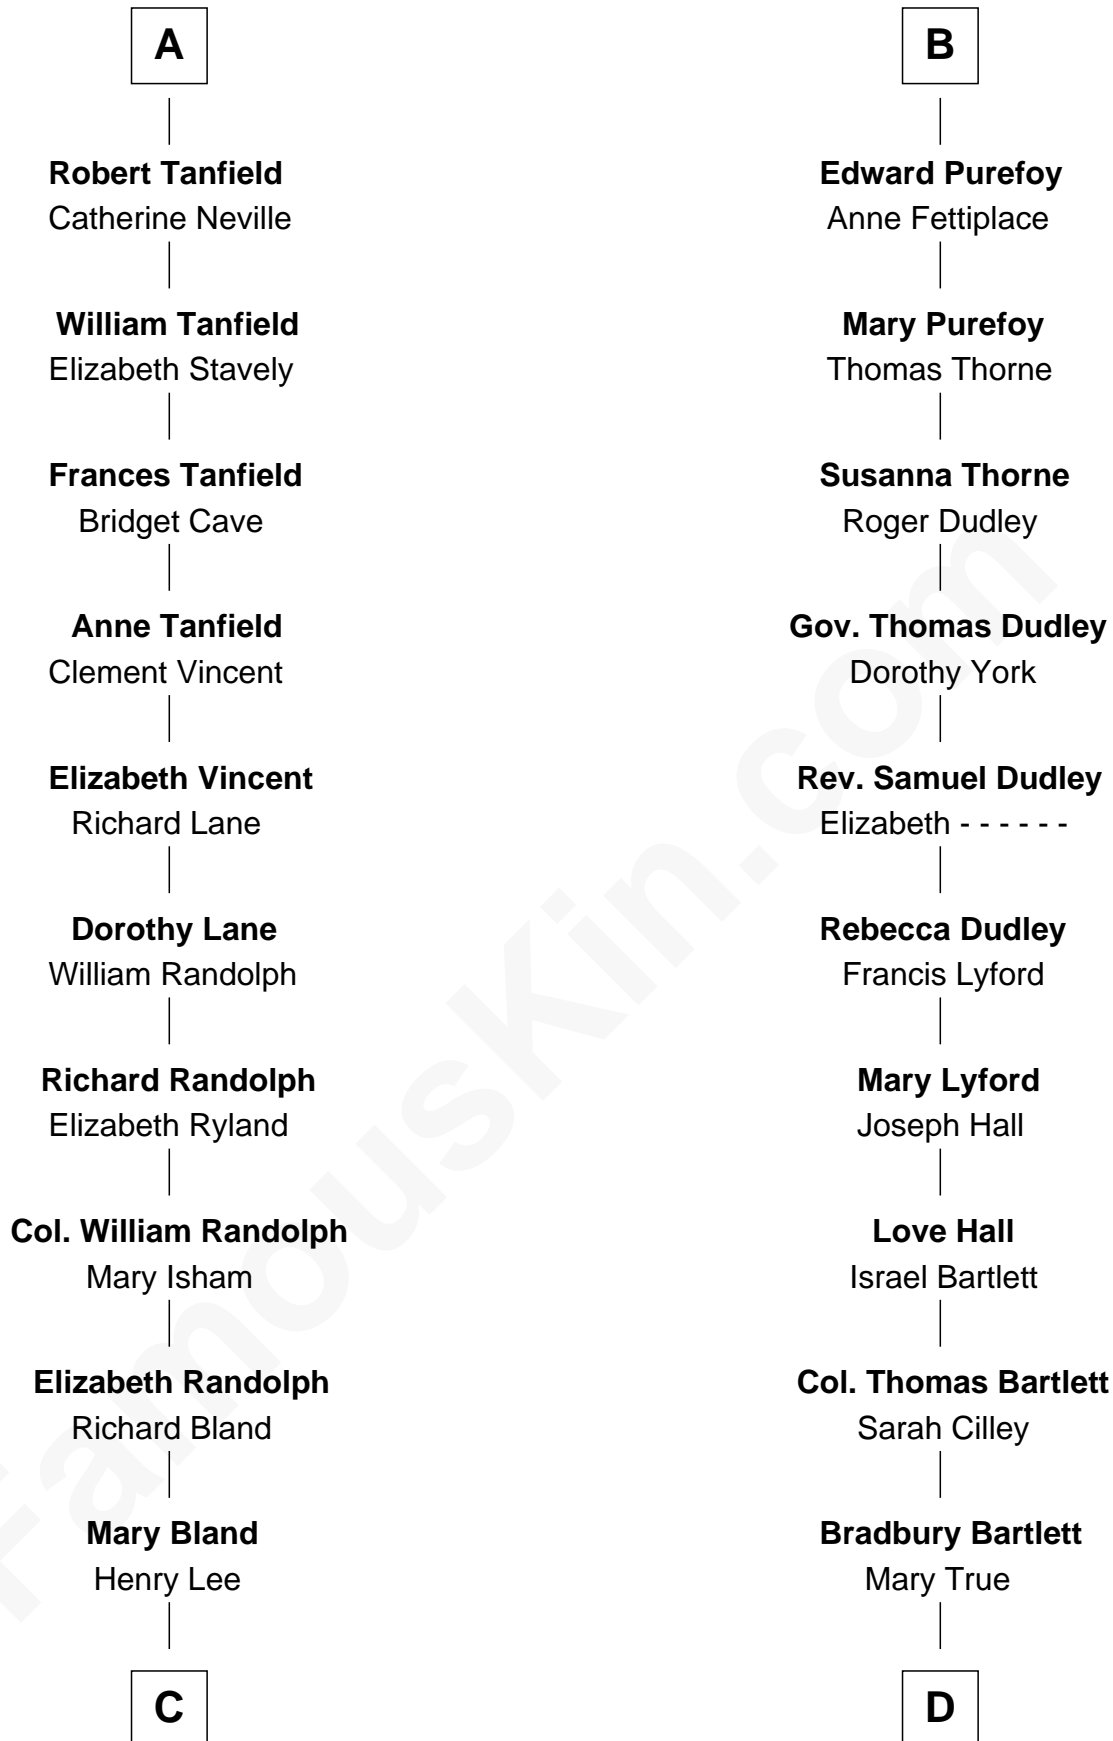

FamousKin.com Relationship Chart of

General Robert E. Lee

Confederate Army - U.S. Civil War

19th cousin 1 time removed of

Alan Shepard

Mercury and Apollo Astronaut

Sir Nicholas Audley

Joan Martin

C

Col. Henry Lee

Lucy Grymes

Maj. Gen. Henry Lee

Anne Hill Carter

General Robert E. Lee

Confederate Army - U.S. Civil War

D