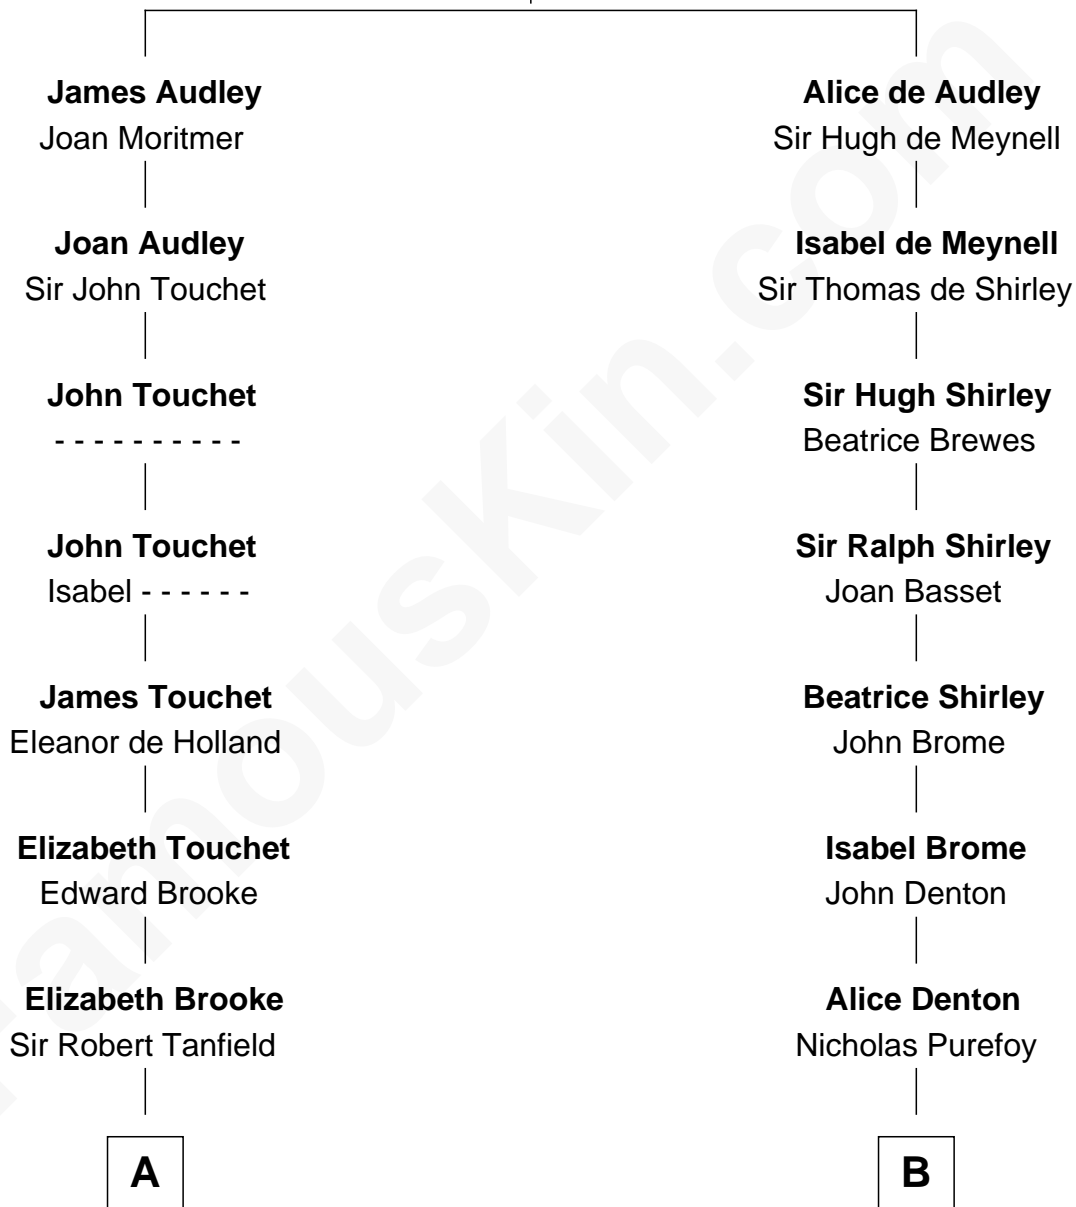

FamousKin.com Relationship Chart of

General Robert E. Lee

Confederate Army - U.S. Civil War

19th cousin 1 time removed of

Alan Shepard

Mercury and Apollo Astronaut

Sir Nicholas Audley

Joan Martin

C

Col. Henry Lee

Lucy Grymes

Maj. Gen. Henry Lee

Anne Hill Carter

General Robert E. Lee

Confederate Army - U.S. Civil War

D

Thomas Bradbury Bartlett

Victoria Elizabeth Williams Cilley

Annie Elizabeth Bartlett

Frederick Johnson Shepard

Alan Bartlett Shepard

Pauline Renza Emerson

Alan Shepard

Mercury and Apollo Astronaut