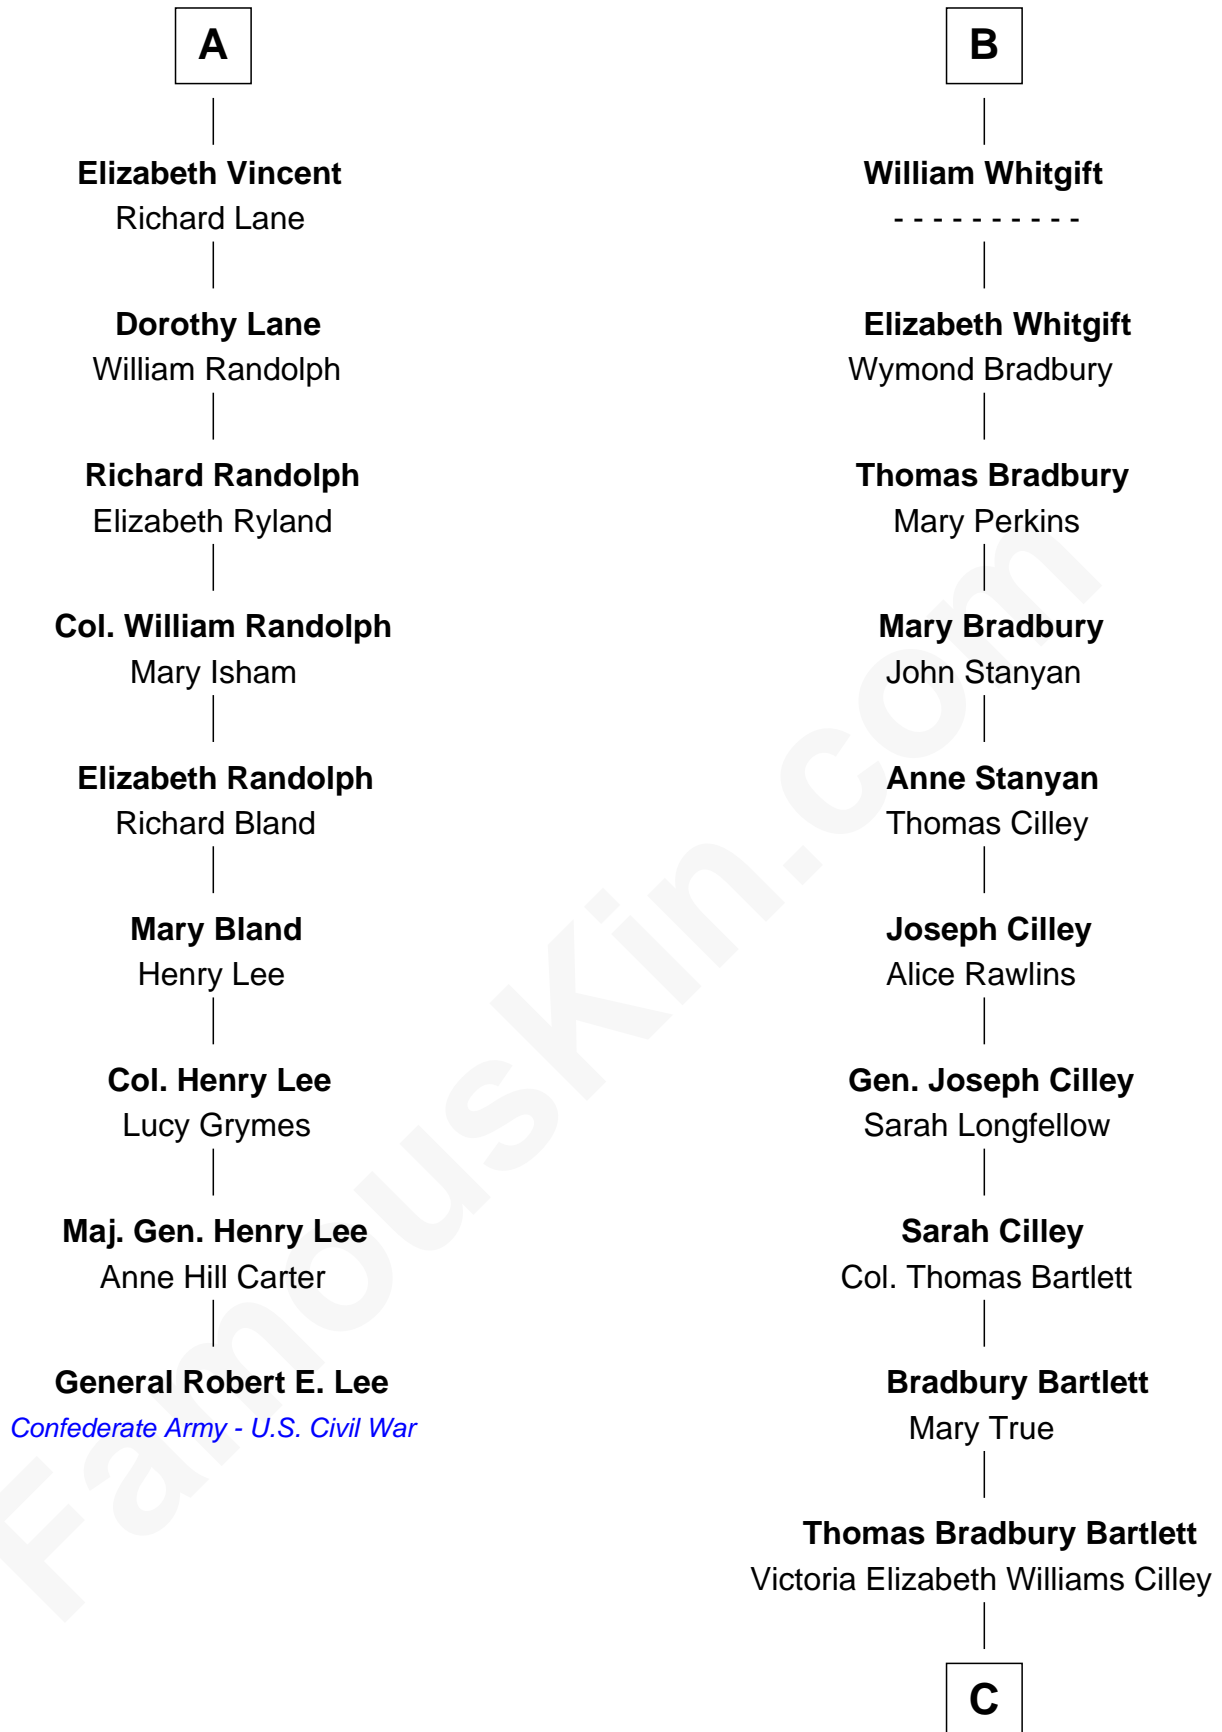

FamousKin.com Relationship Chart of

General Robert E. Lee

Confederate Army - U.S. Civil War

15th cousin 4 times removed of

Alan Shepard

Mercury and Apollo Astronaut

C

—
Annie Elizabeth Bartlett
Frederick Johnson Shepard

—
Alan Bartlett Shepard
Pauline Renza Emerson

—
Alan Shepard
Mercury and Apollo Astronaut

FamousKin.com