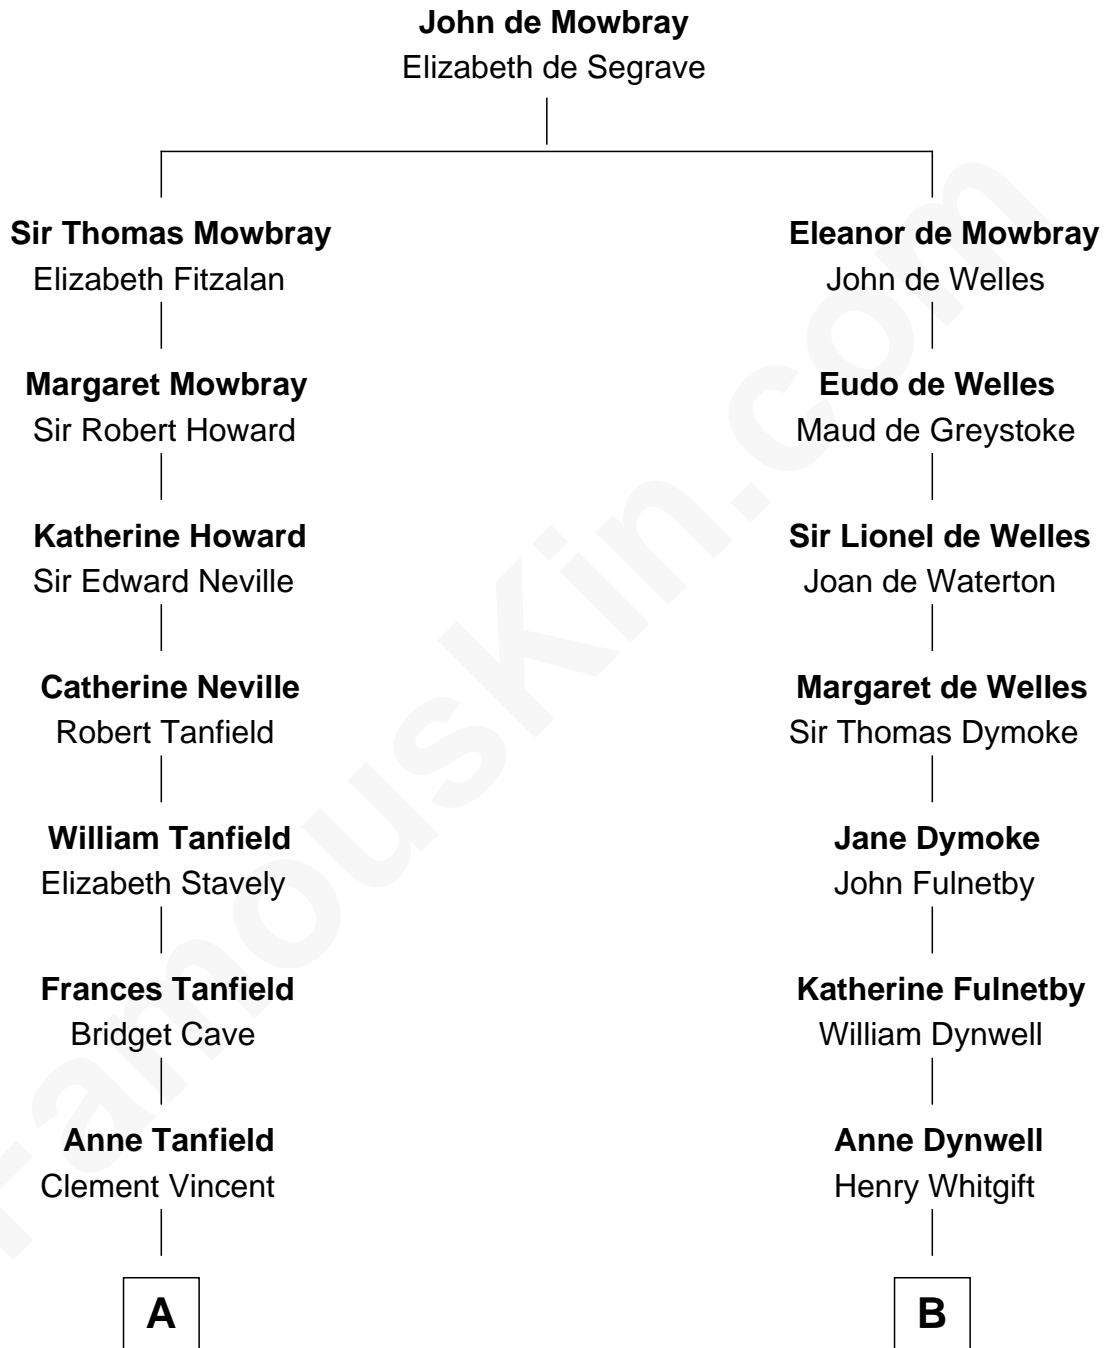

FamousKin.com Relationship Chart of

General Robert E. Lee

Confederate Army - U.S. Civil War

15th cousin 4 times removed of

Alan Shepard

Mercury and Apollo Astronaut

C

—
Annie Elizabeth Bartlett
Frederick Johnson Shepard

—
Alan Bartlett Shepard
Pauline Renza Emerson

—
Alan Shepard
Mercury and Apollo Astronaut

FamousKin.com