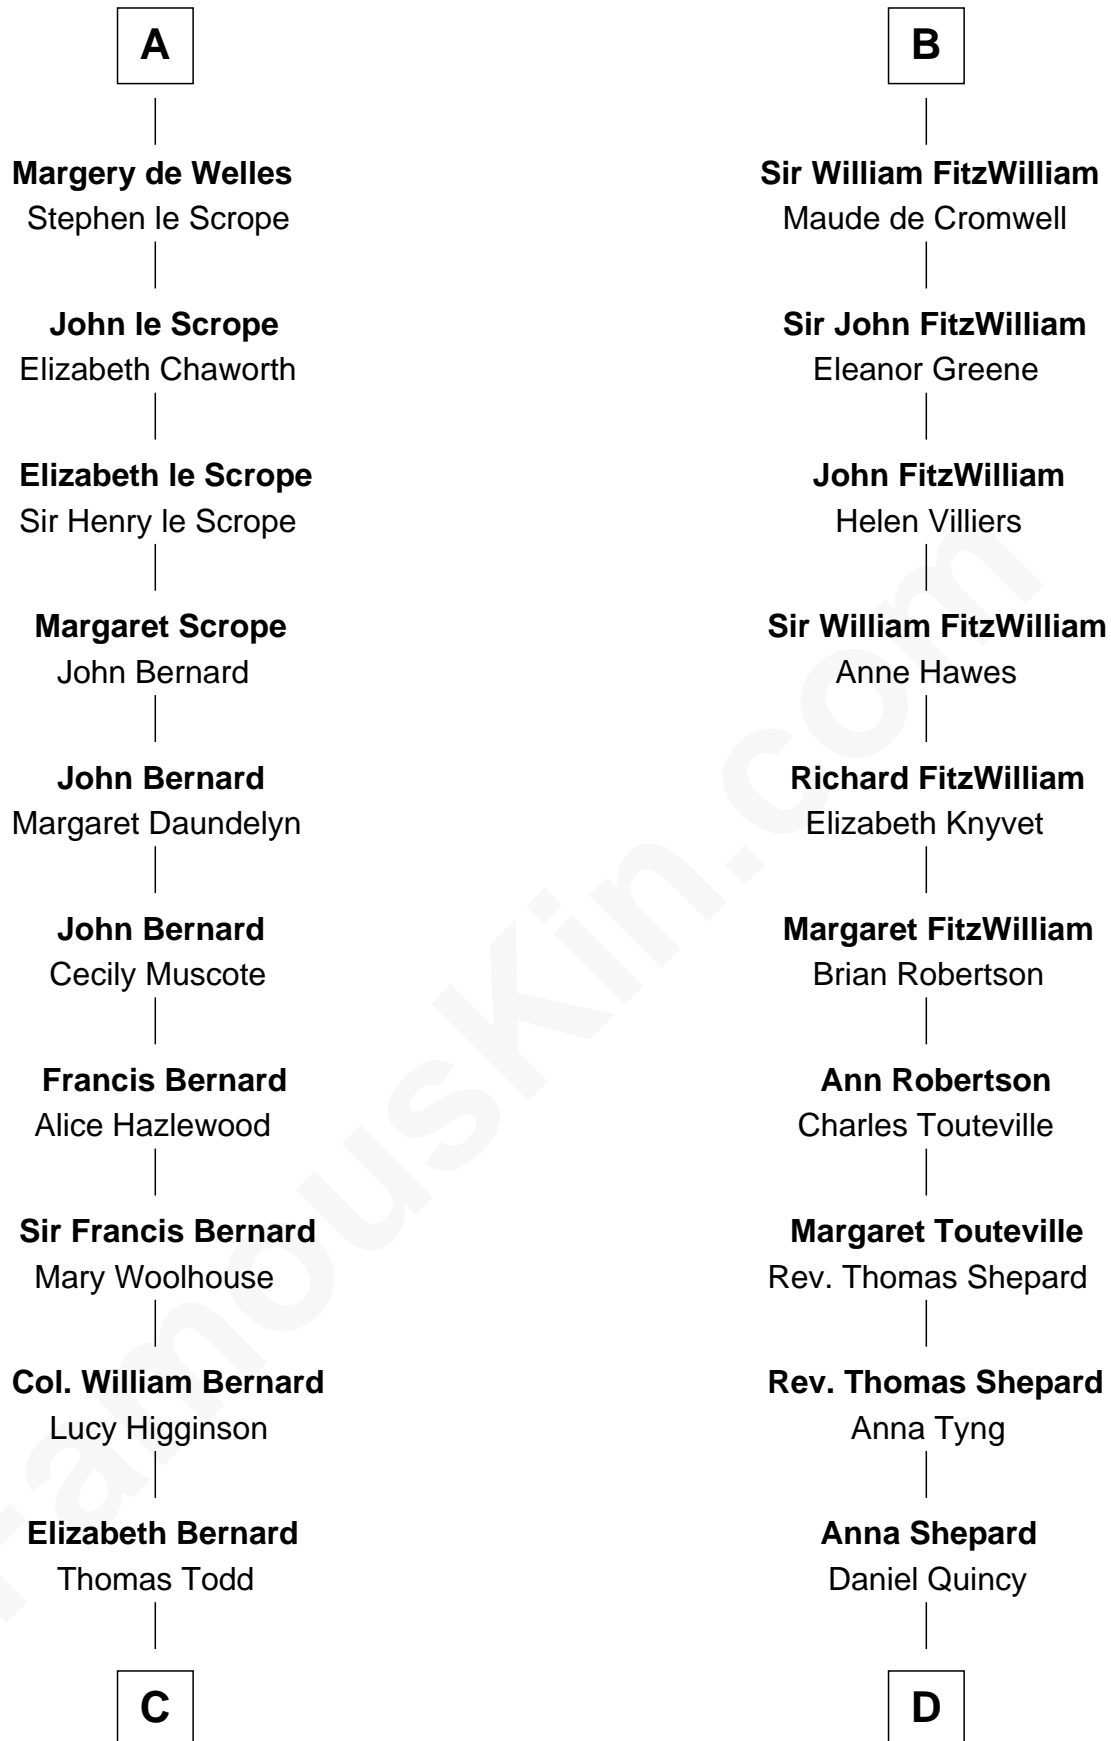

FamousKin.com Relationship Chart of

General Robert E. Lee

Confederate Army - U.S. Civil War

20th cousin 1 time removed of

John Quincy Adams

6th U.S. President

Robert Fitzrichard

Maud de St. Liz

C

Elizabeth Todd
Augustine Moore

Col. Bernard Moore
Anne Catherine Spotswood

Anne Butler Moore
Charles Carter

Anne Hill Carter
Maj. Gen. Henry Lee

General Robert E. Lee
Confederate Army - U.S. Civil War

D

Col John Quincy
Elizabeth Norton