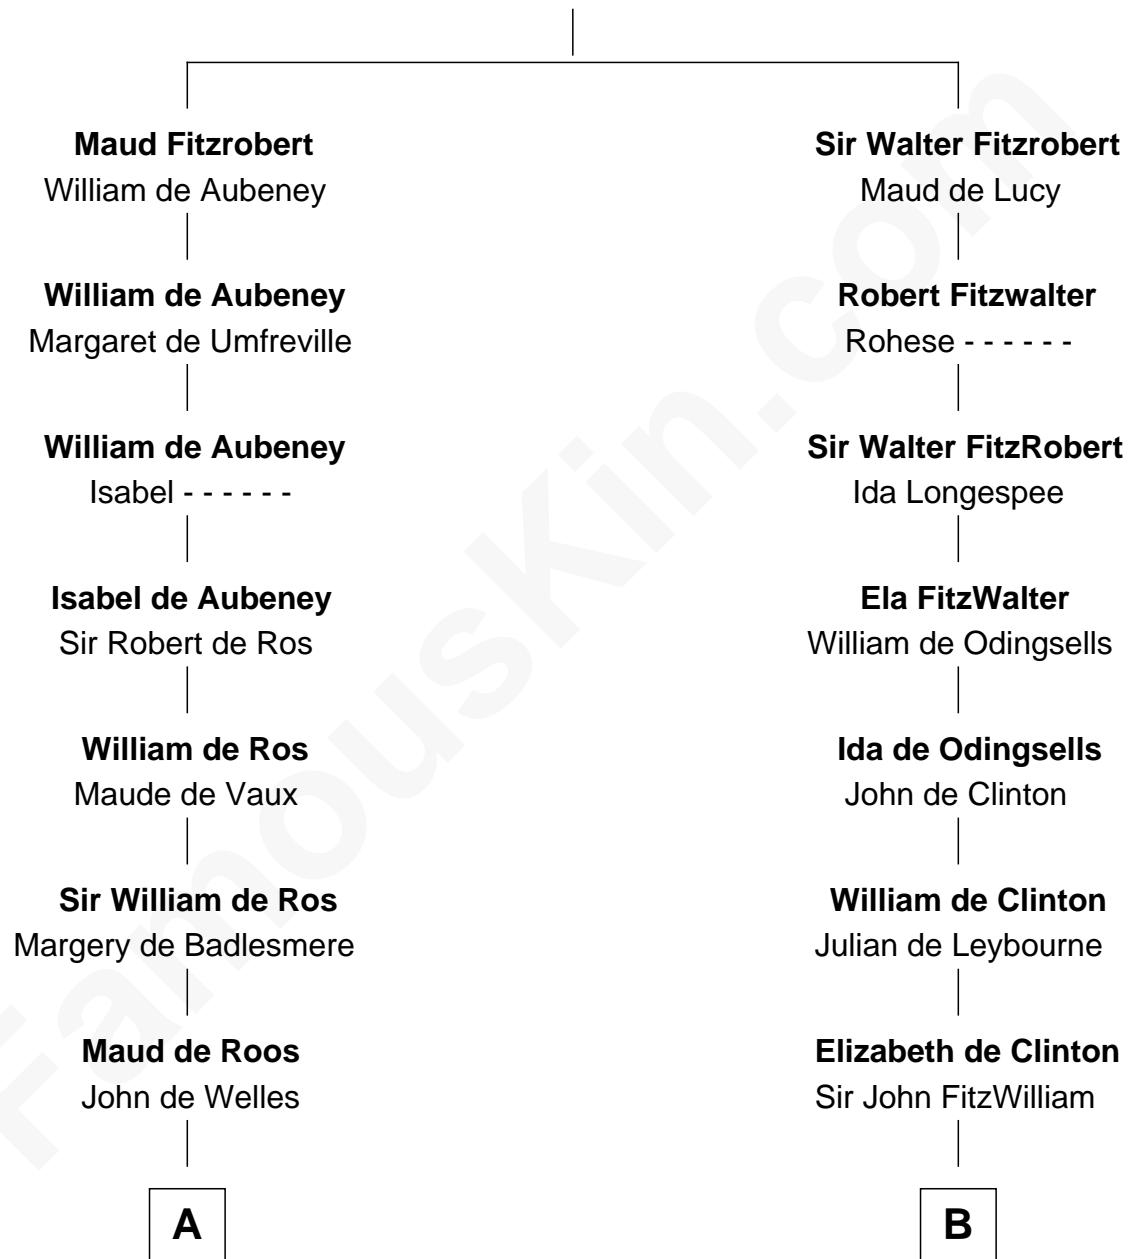

FamousKin.com Relationship Chart of

General Robert E. Lee

Confederate Army - U.S. Civil War

20th cousin 1 time removed of

John Quincy Adams

6th U.S. President

Robert Fitzrichard

Maud de St. Liz

C

Elizabeth Todd
Augustine Moore

Col. Bernard Moore
Anne Catherine Spotswood

Anne Butler Moore
Charles Carter

Anne Hill Carter
Maj. Gen. Henry Lee

General Robert E. Lee
Confederate Army - U.S. Civil War

D

Col John Quincy
Elizabeth Norton