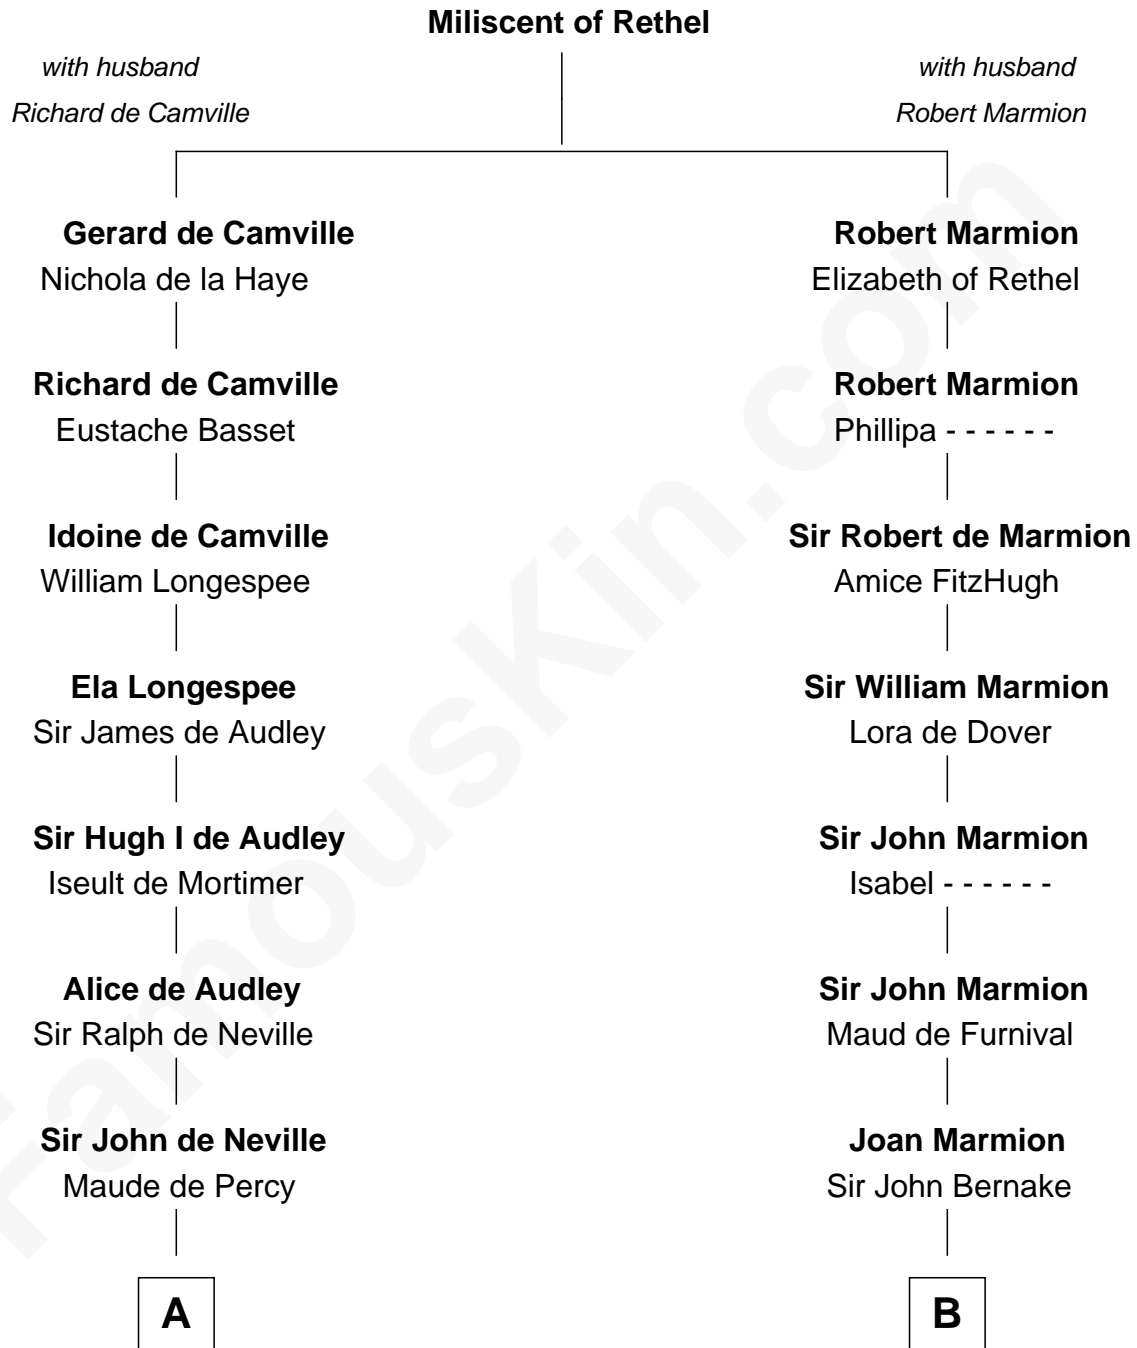

FamousKin.com Relationship Chart of

General Robert E. Lee

Confederate Army - U.S. Civil War

21st cousin of

John Quincy Adams

6th U.S. President

C

Elizabeth Randolph

Richard Bland

Mary Bland

Henry Lee

Col. Henry Lee

Lucy Grymes

Maj. Gen. Henry Lee

Anne Hill Carter

General Robert E. Lee