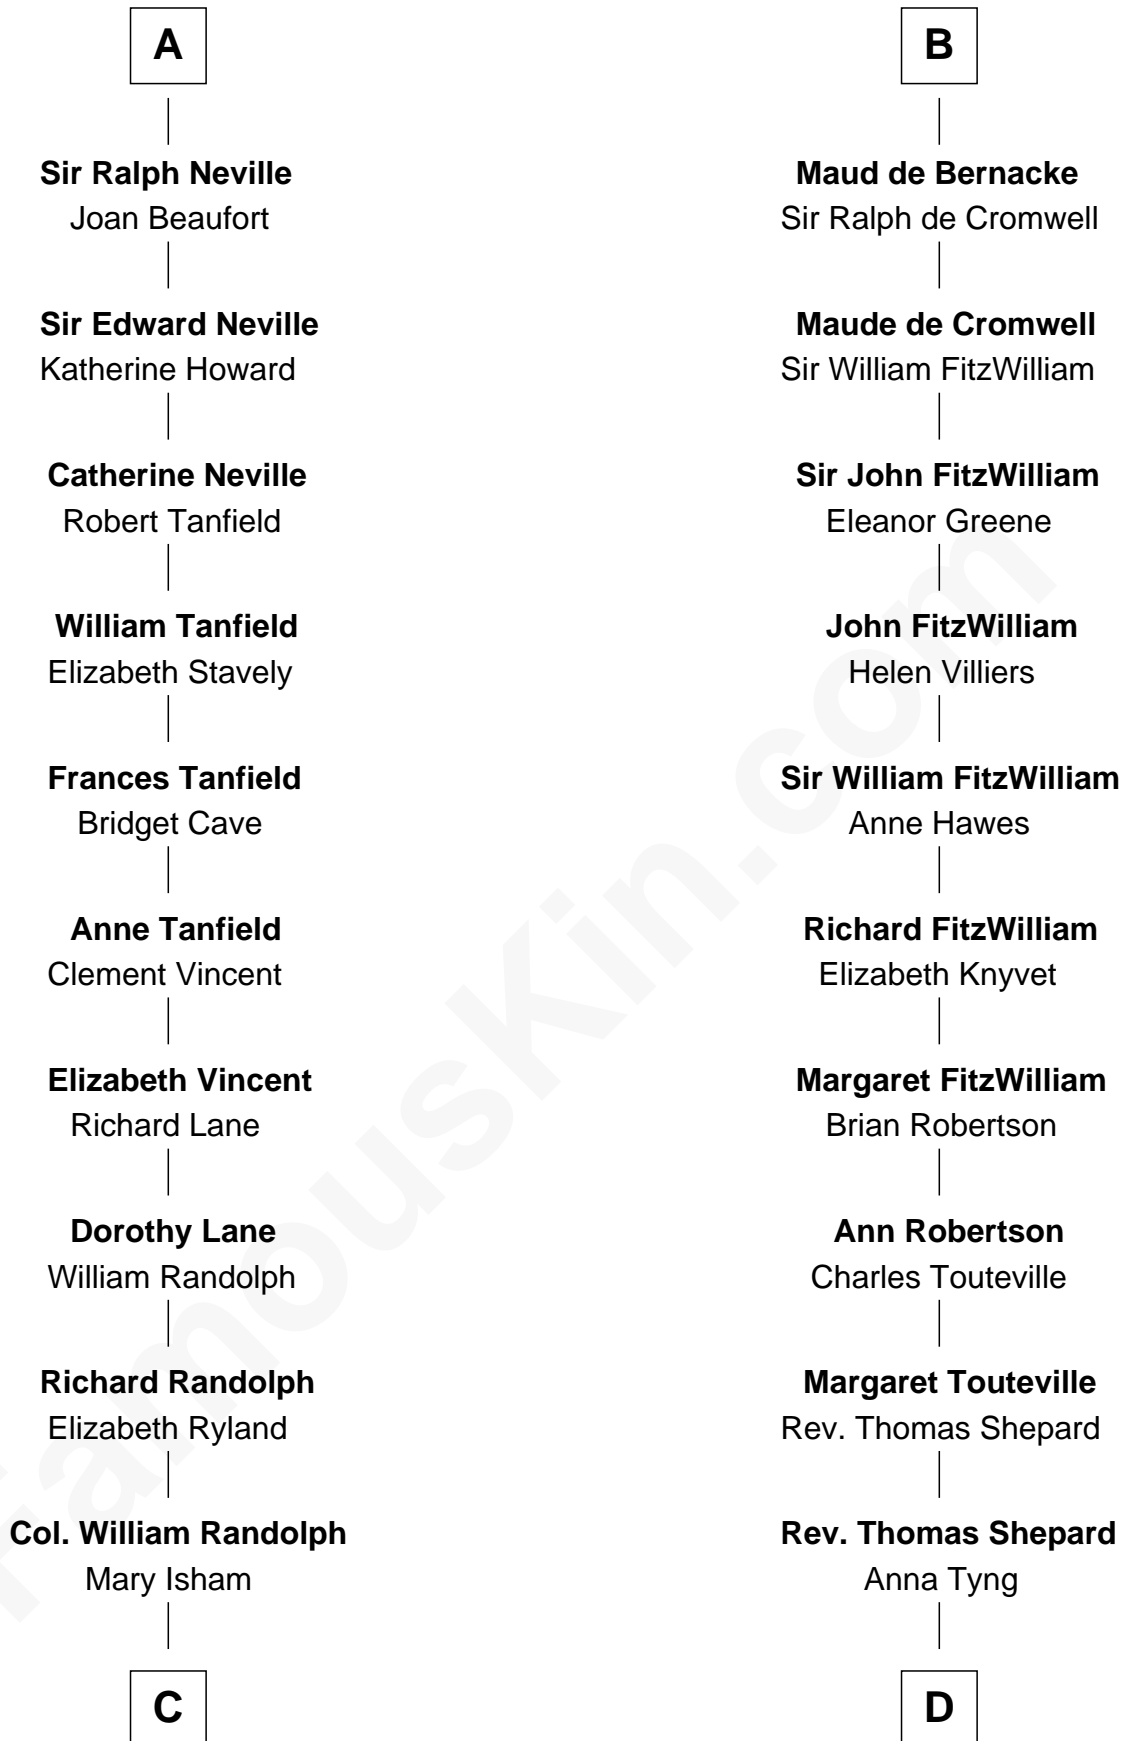

FamousKin.com Relationship Chart of

General Robert E. Lee

Confederate Army - U.S. Civil War

21st cousin of

John Quincy Adams

6th U.S. President

C

Elizabeth Randolph

Richard Bland

Mary Bland

Henry Lee

Col. Henry Lee

Lucy Grymes

Maj. Gen. Henry Lee

Anne Hill Carter

General Robert E. Lee