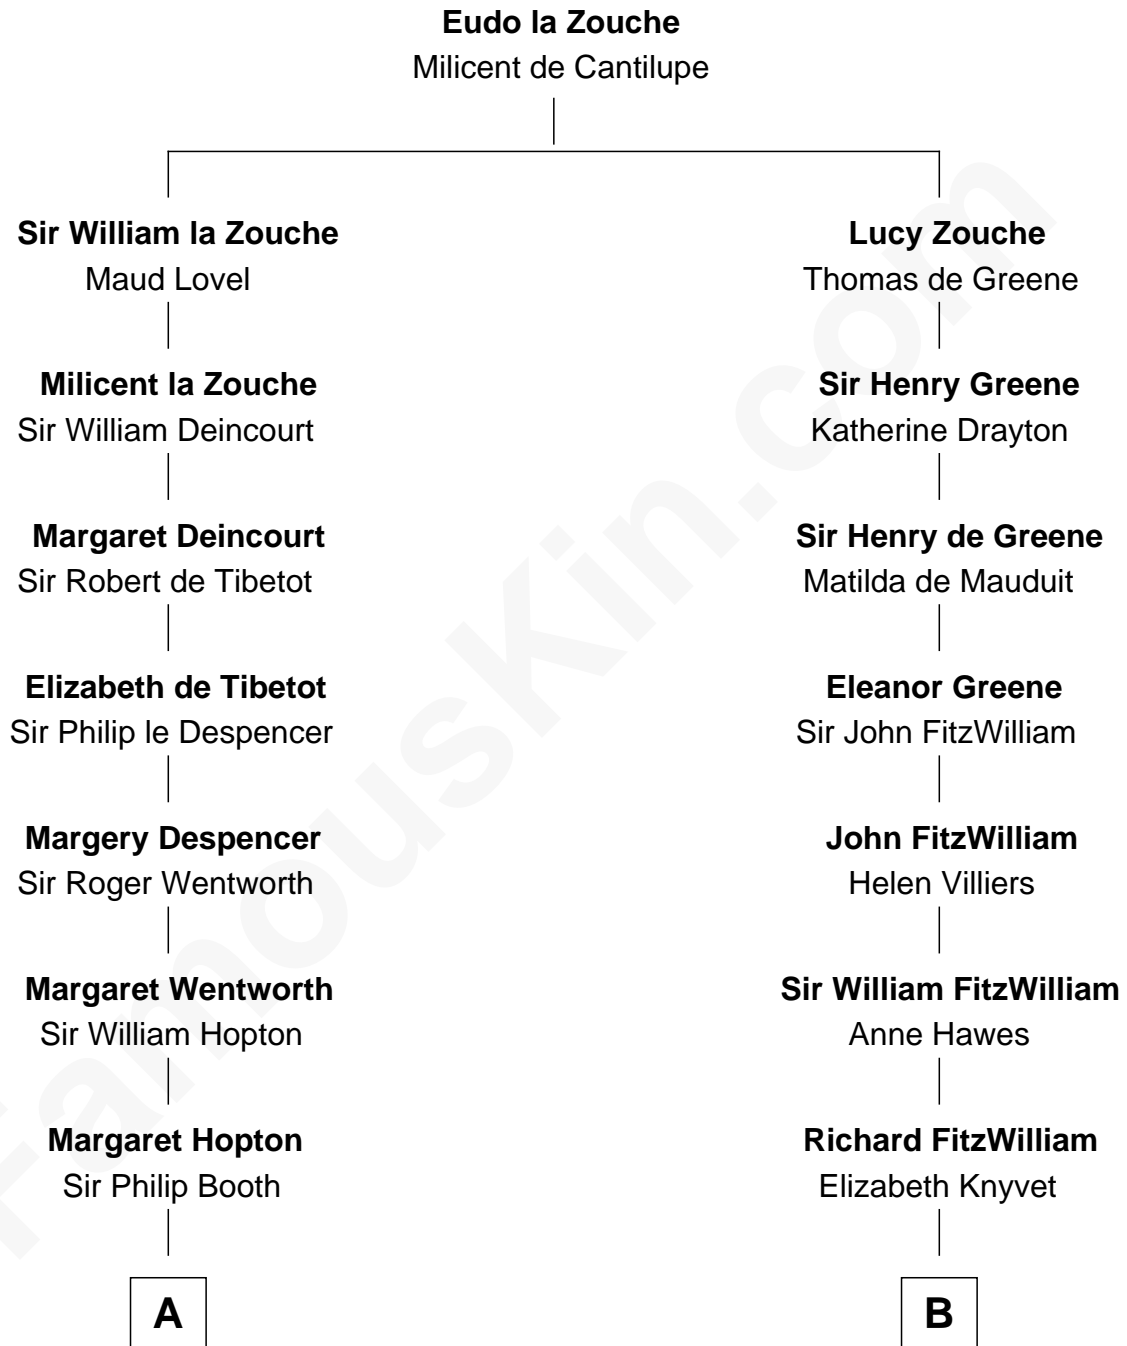

FamousKin.com Relationship Chart of

General Robert E. Lee

Confederate Army - U.S. Civil War

15th cousin 3 times removed of

John Quincy Adams

6th U.S. President

C

—
Maj. Gen. Henry Lee

Anne Hill Carter

—
General Robert E. Lee

Confederate Army - U.S. Civil War

FamousKin.com