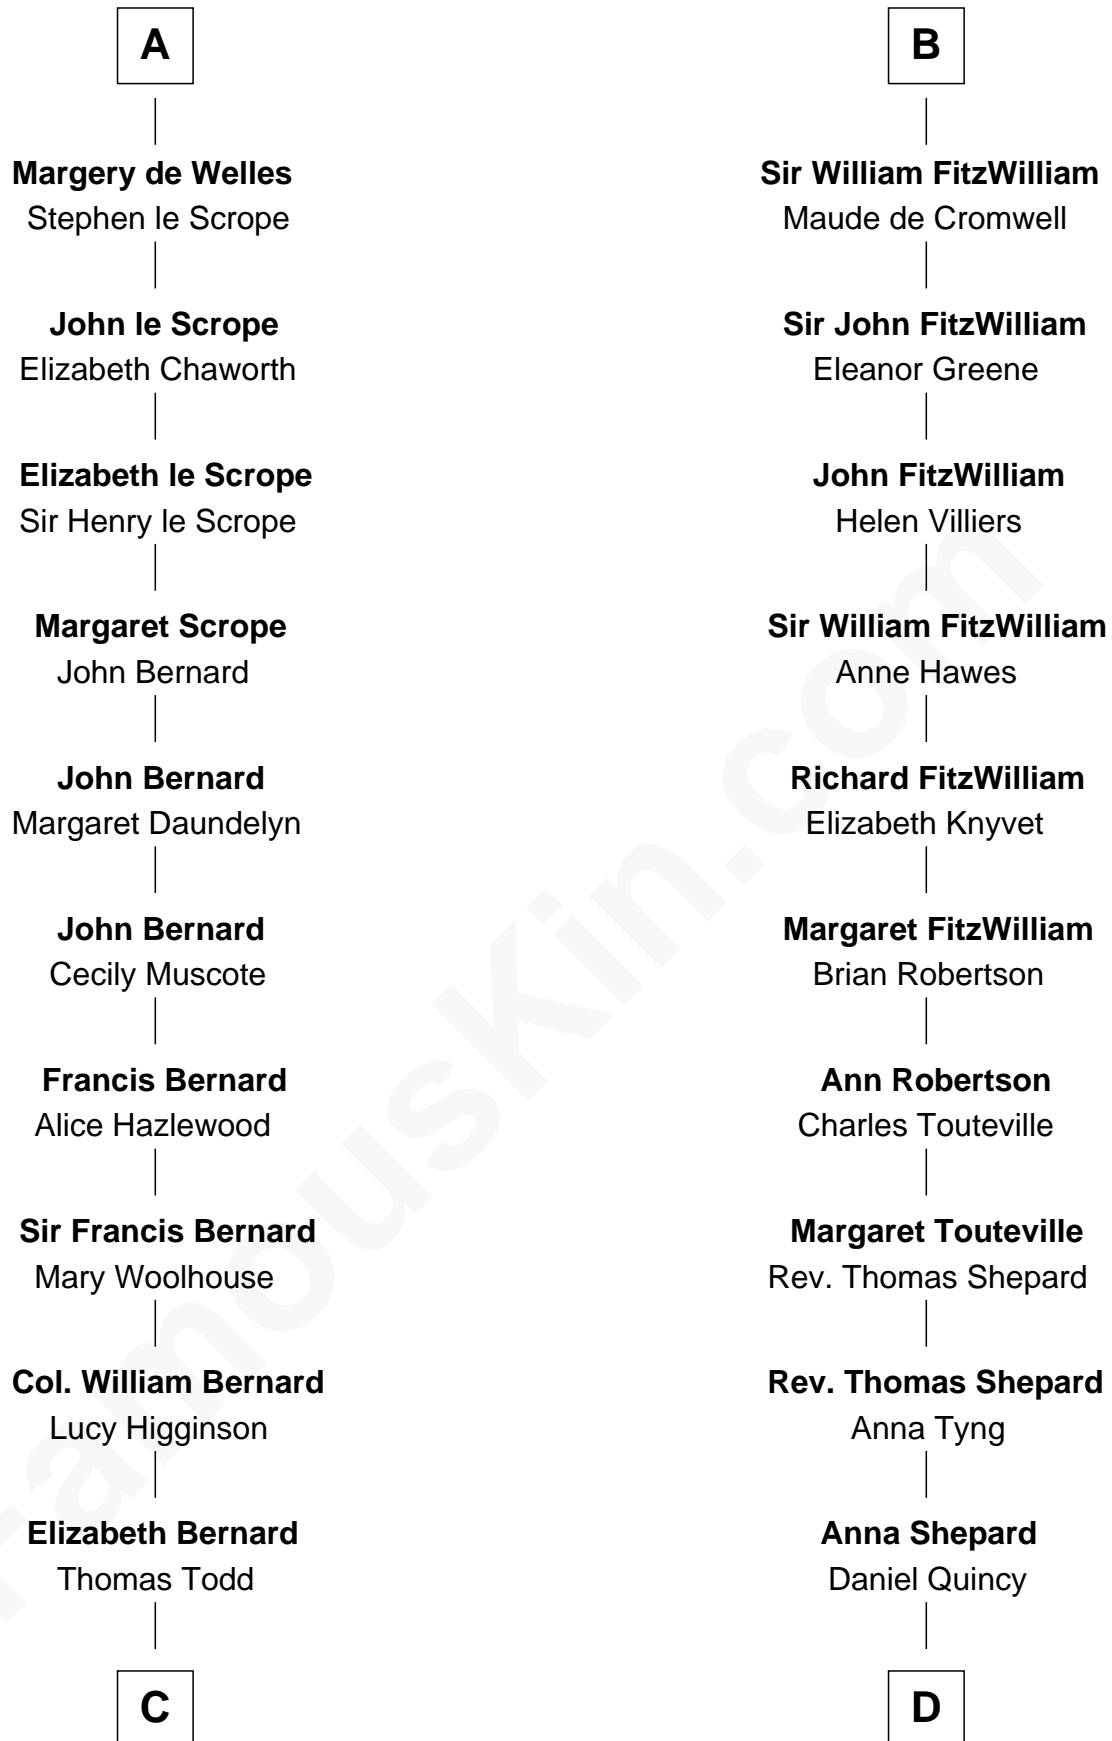

# FamousKin.com Relationship Chart of

**General Robert E. Lee**

*Confederate Army - U.S. Civil War*

19th cousin 2 times removed of

**Abigail (Smith) Adams**

*First Lady of President John Adams*

**Robert Fitzrichard**

Maud de St. Liz

**C**

**Elizabeth Todd**  
Augustine Moore

**Col. Bernard Moore**  
Anne Catherine Spotswood

**Anne Butler Moore**  
Charles Carter

**Anne Hill Carter**  
Maj. Gen. Henry Lee

**General Robert E. Lee**  
*Confederate Army - U.S. Civil War*