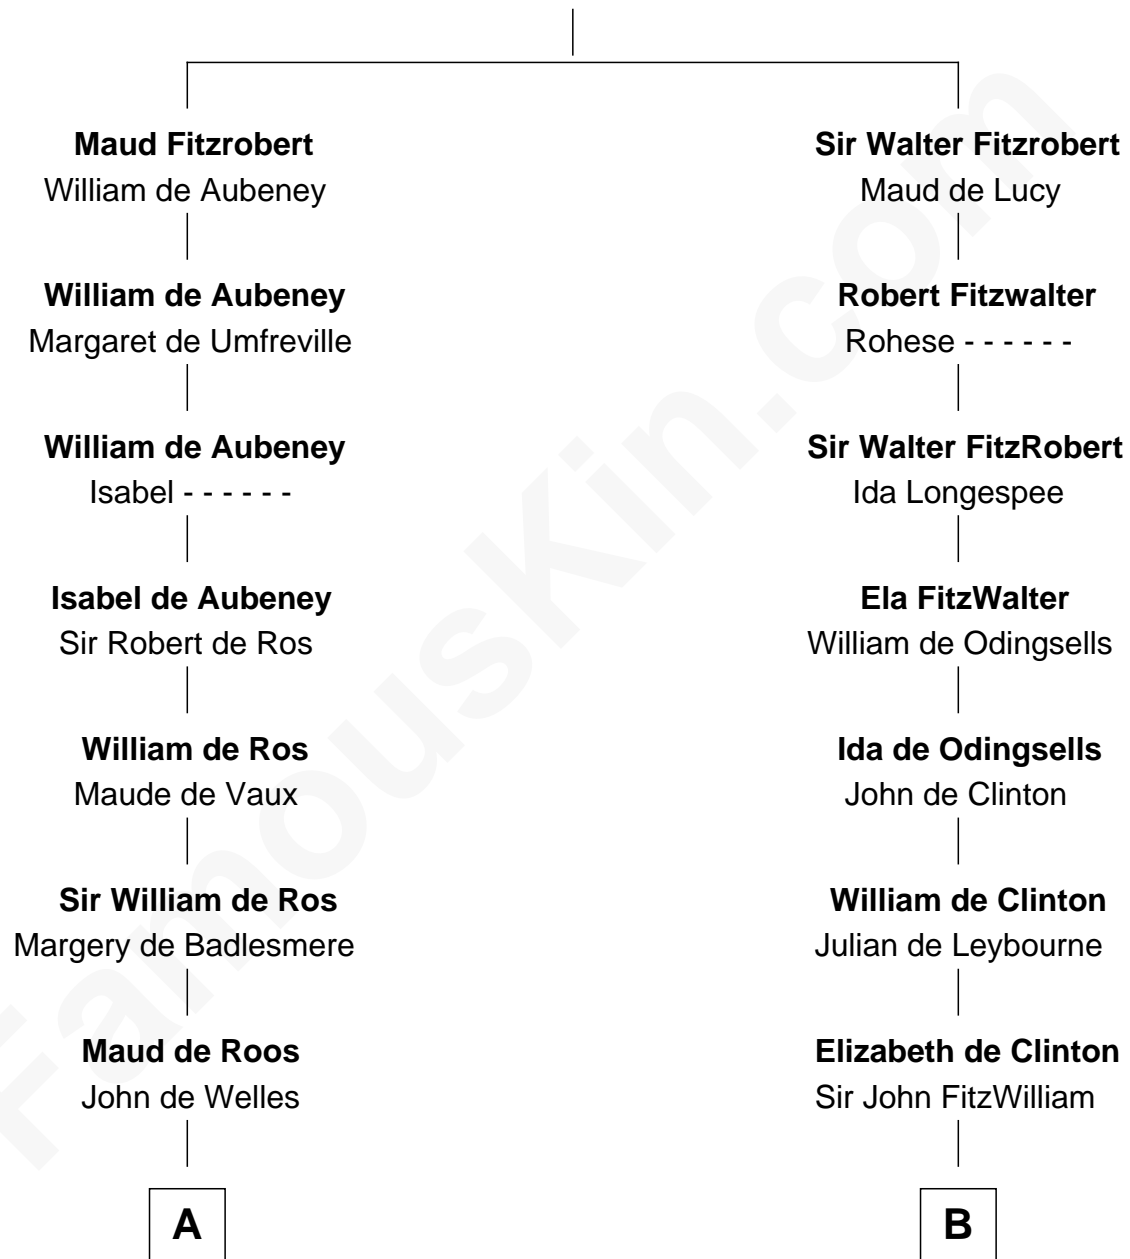

# FamousKin.com Relationship Chart of

**General Robert E. Lee**

*Confederate Army - U.S. Civil War*

19th cousin 2 times removed of

**Abigail (Smith) Adams**

*First Lady of President John Adams*

**Robert Fitzrichard**

Maud de St. Liz

**C**

**Elizabeth Todd**  
Augustine Moore

**Col. Bernard Moore**  
Anne Catherine Spotswood

**Anne Butler Moore**  
Charles Carter

**Anne Hill Carter**  
Maj. Gen. Henry Lee

**General Robert E. Lee**  
*Confederate Army - U.S. Civil War*