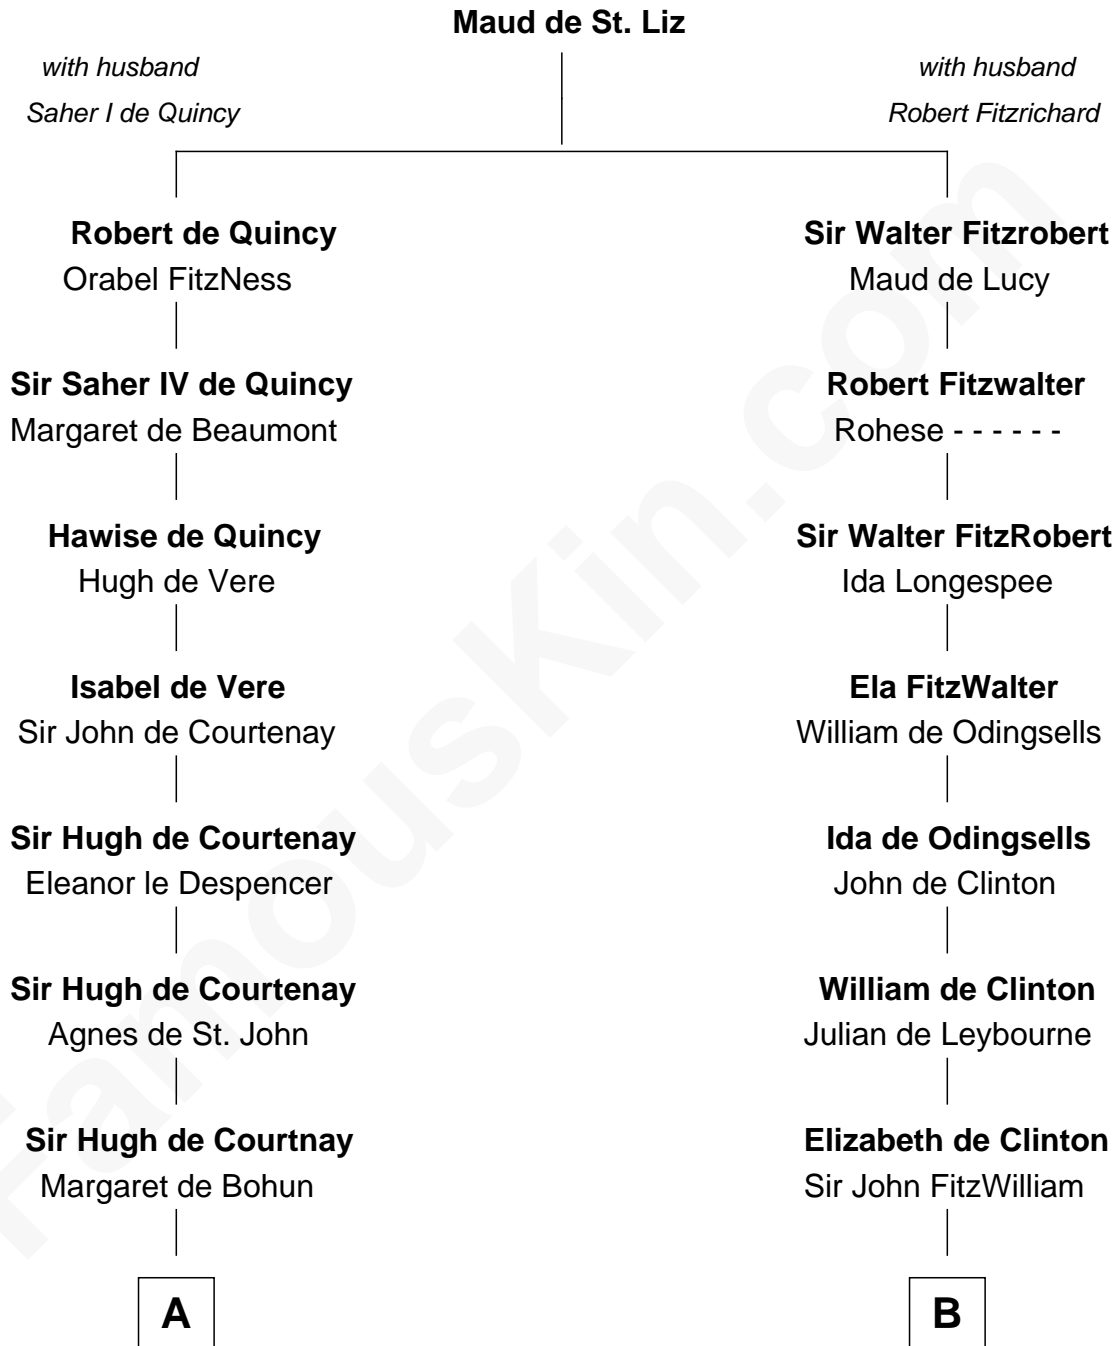

FamousKin.com Relationship Chart of

General Robert E. Lee

Confederate Army - U.S. Civil War

19th cousin 2 times removed of

Abigail (Smith) Adams

First Lady of President John Adams

C

Col. Robert Carter

Judith Armistead

John Carter

Elizabeth Hill

Charles Carter

Anne Butler Moore

Anne Hill Carter

Maj. Gen. Henry Lee

General Robert E. Lee