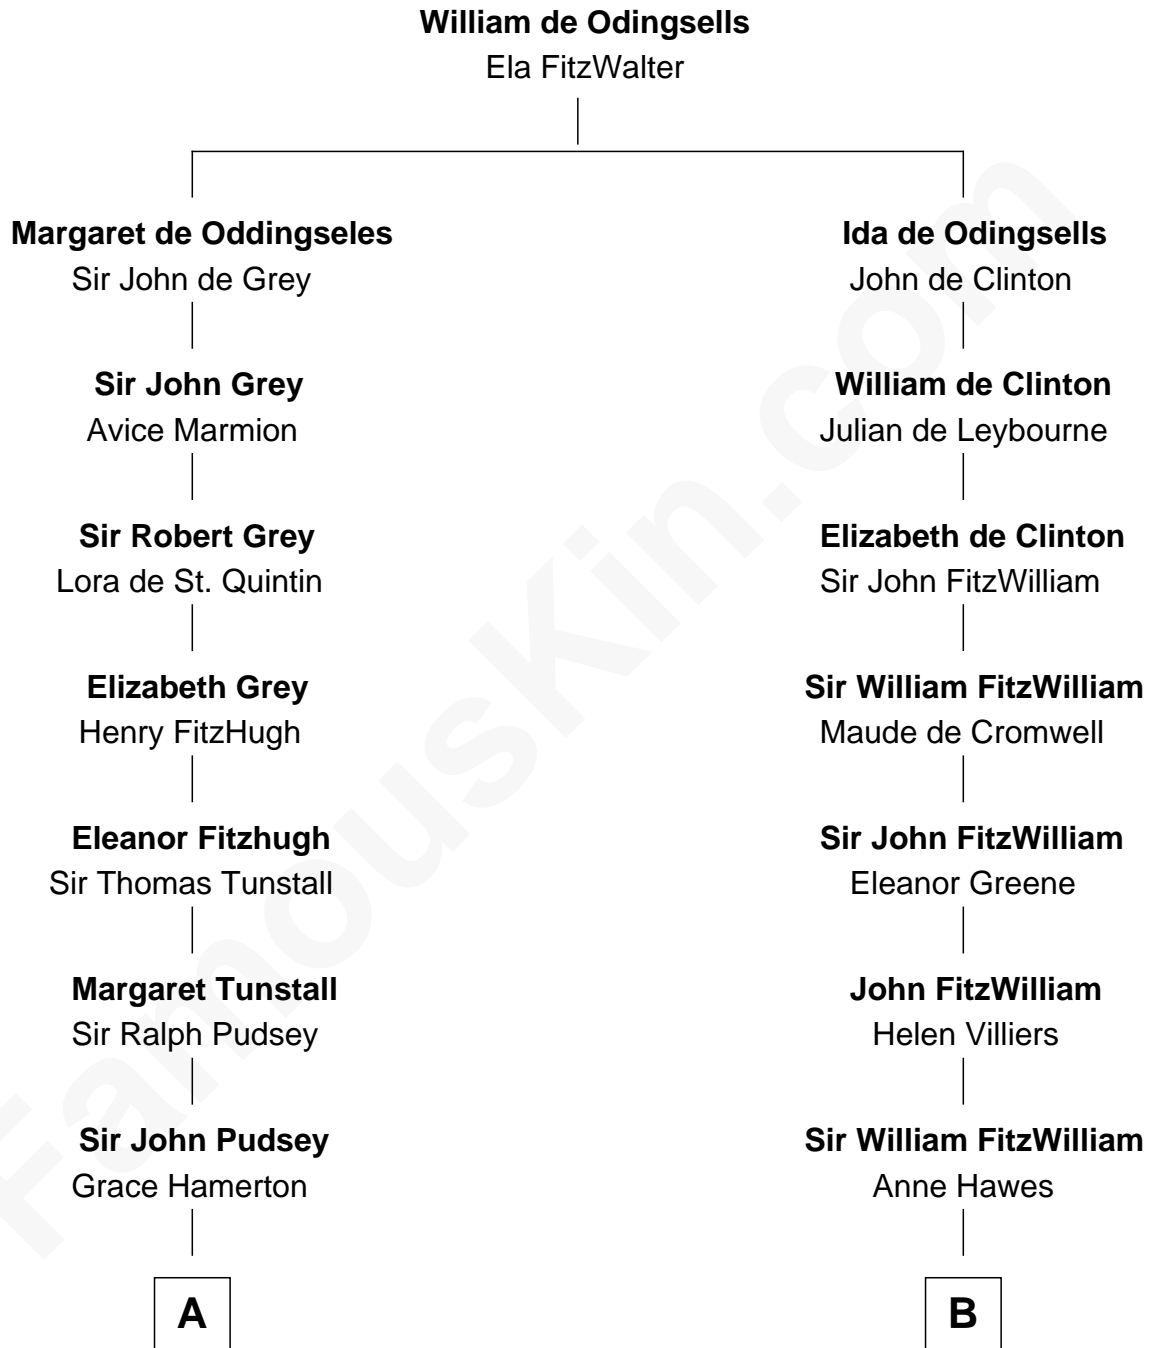

## Relationship Chart of

**General Robert E. Lee**

*Confederate Army - U.S. Civil War*

15th cousin 4 times removed of

**Abigail (Smith) Adams**

*First Lady of President John Adams*

**C**

Col. Henry Lee