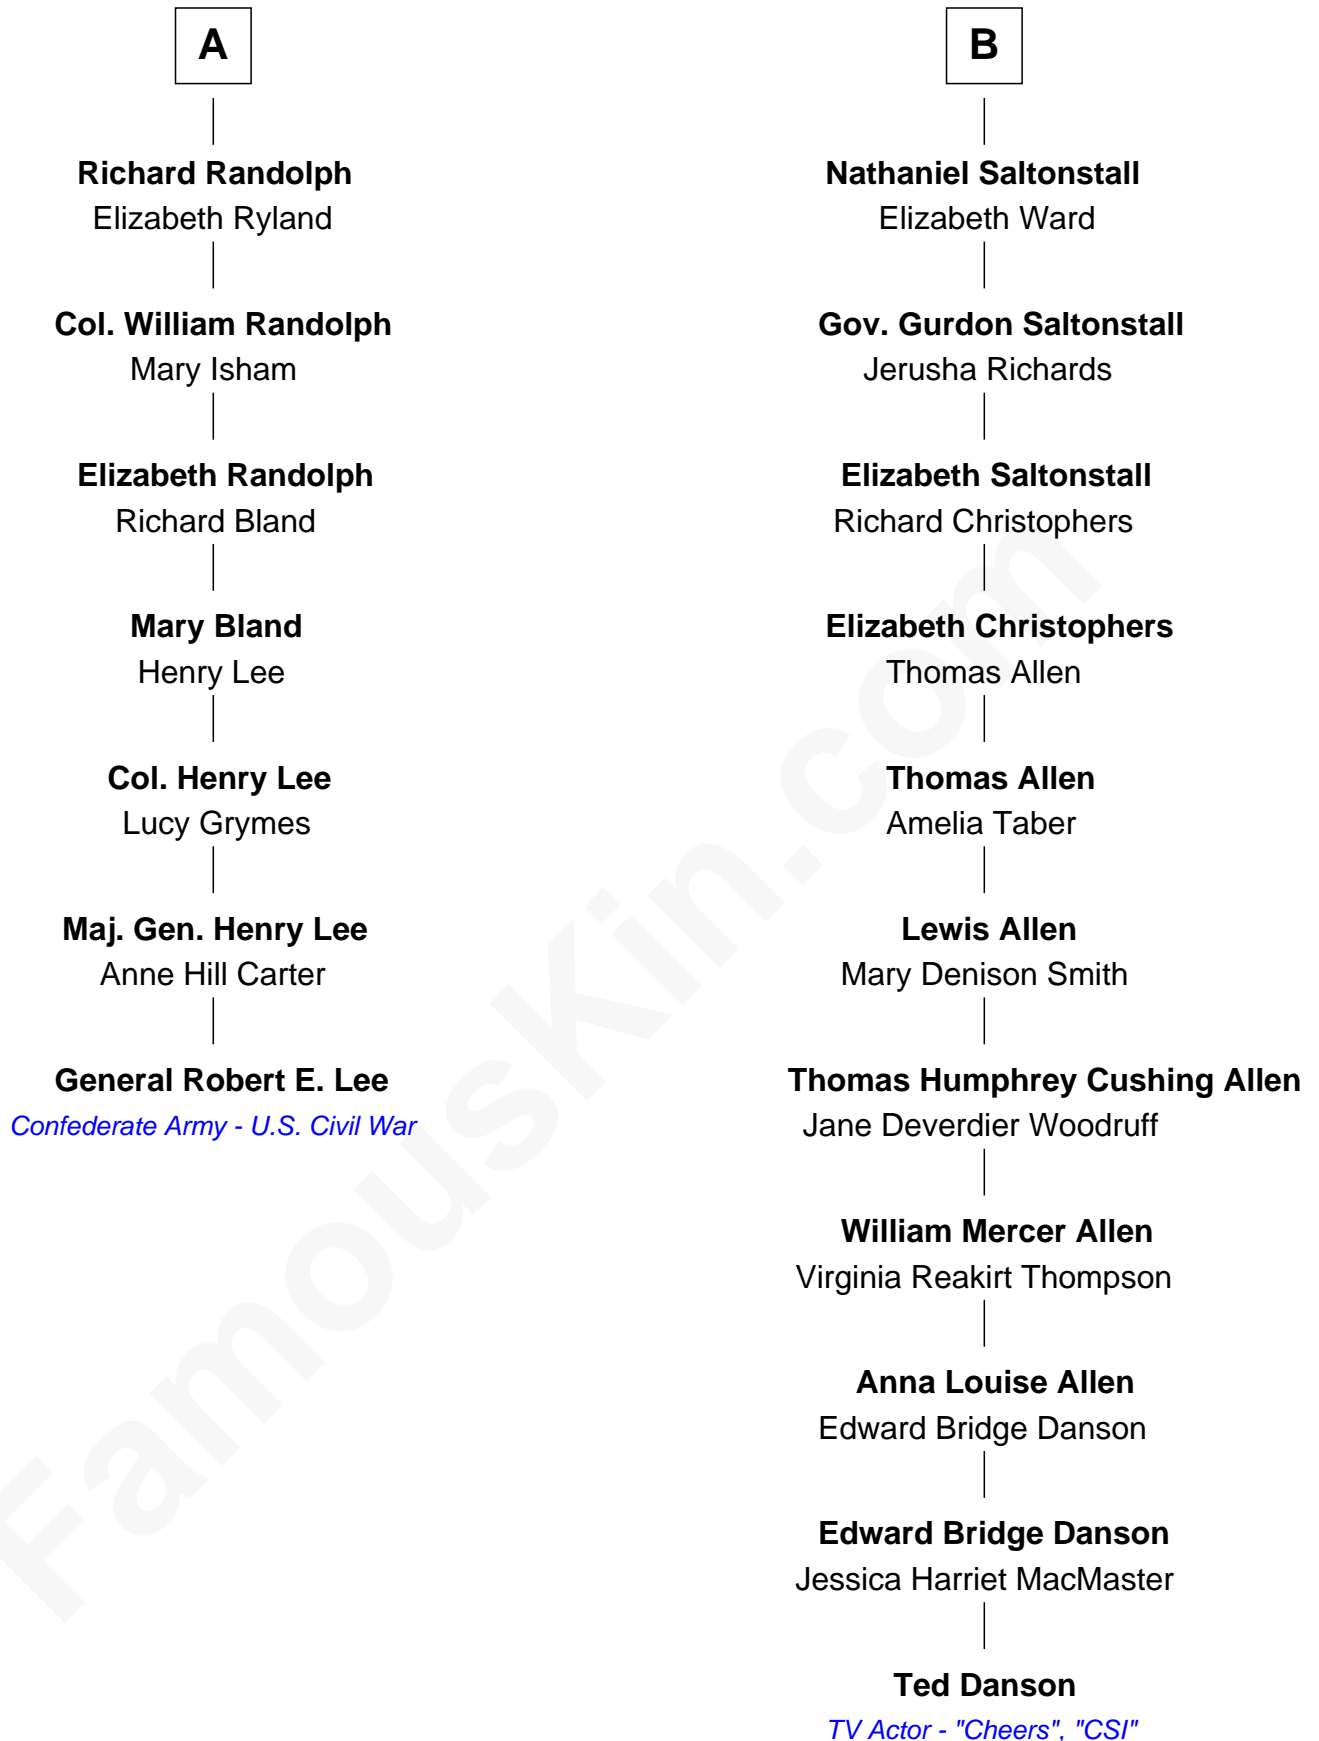

FamousKin.com Relationship Chart of

General Robert E. Lee

Confederate Army - U.S. Civil War

13th cousin 4 times removed of

Ted Danson

TV Actor - "Cheers", "CSI"

Sir Robert Howard

Margaret Mowbray

Anne Tanfield

Clement Vincent

Elizabeth Vincent

Richard Lane

Dorothy Lane

William Randolph

A

Sir John Howard

Martin Sedley

Muriel Sedley

Brampton Gurdon

Muriel Gurdon

Richard Saltonstall

B

Ted Danson photo by [Rob Dicaterino](#) ([CC BY 2.0](#))