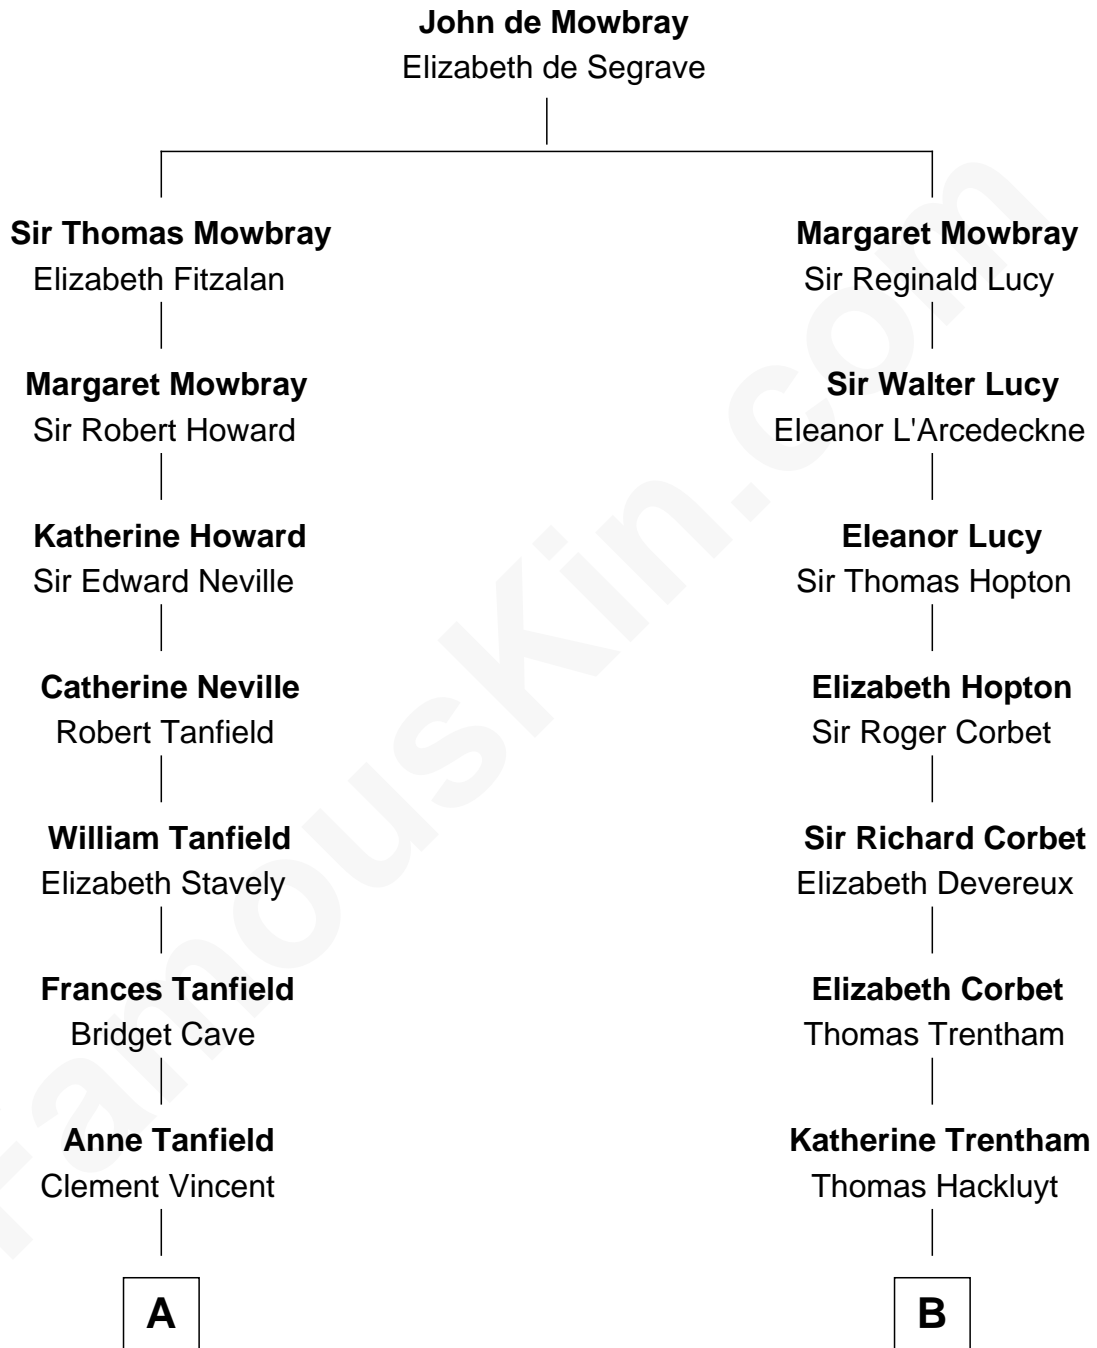

# FamousKin.com Relationship Chart of

**General Robert E. Lee**

*Confederate Army - U.S. Civil War*

**15th cousin 3 times removed of**

**Orson Welles**

*Radio, Stage, and Movie Actor*

**C**

Richard Head Welles