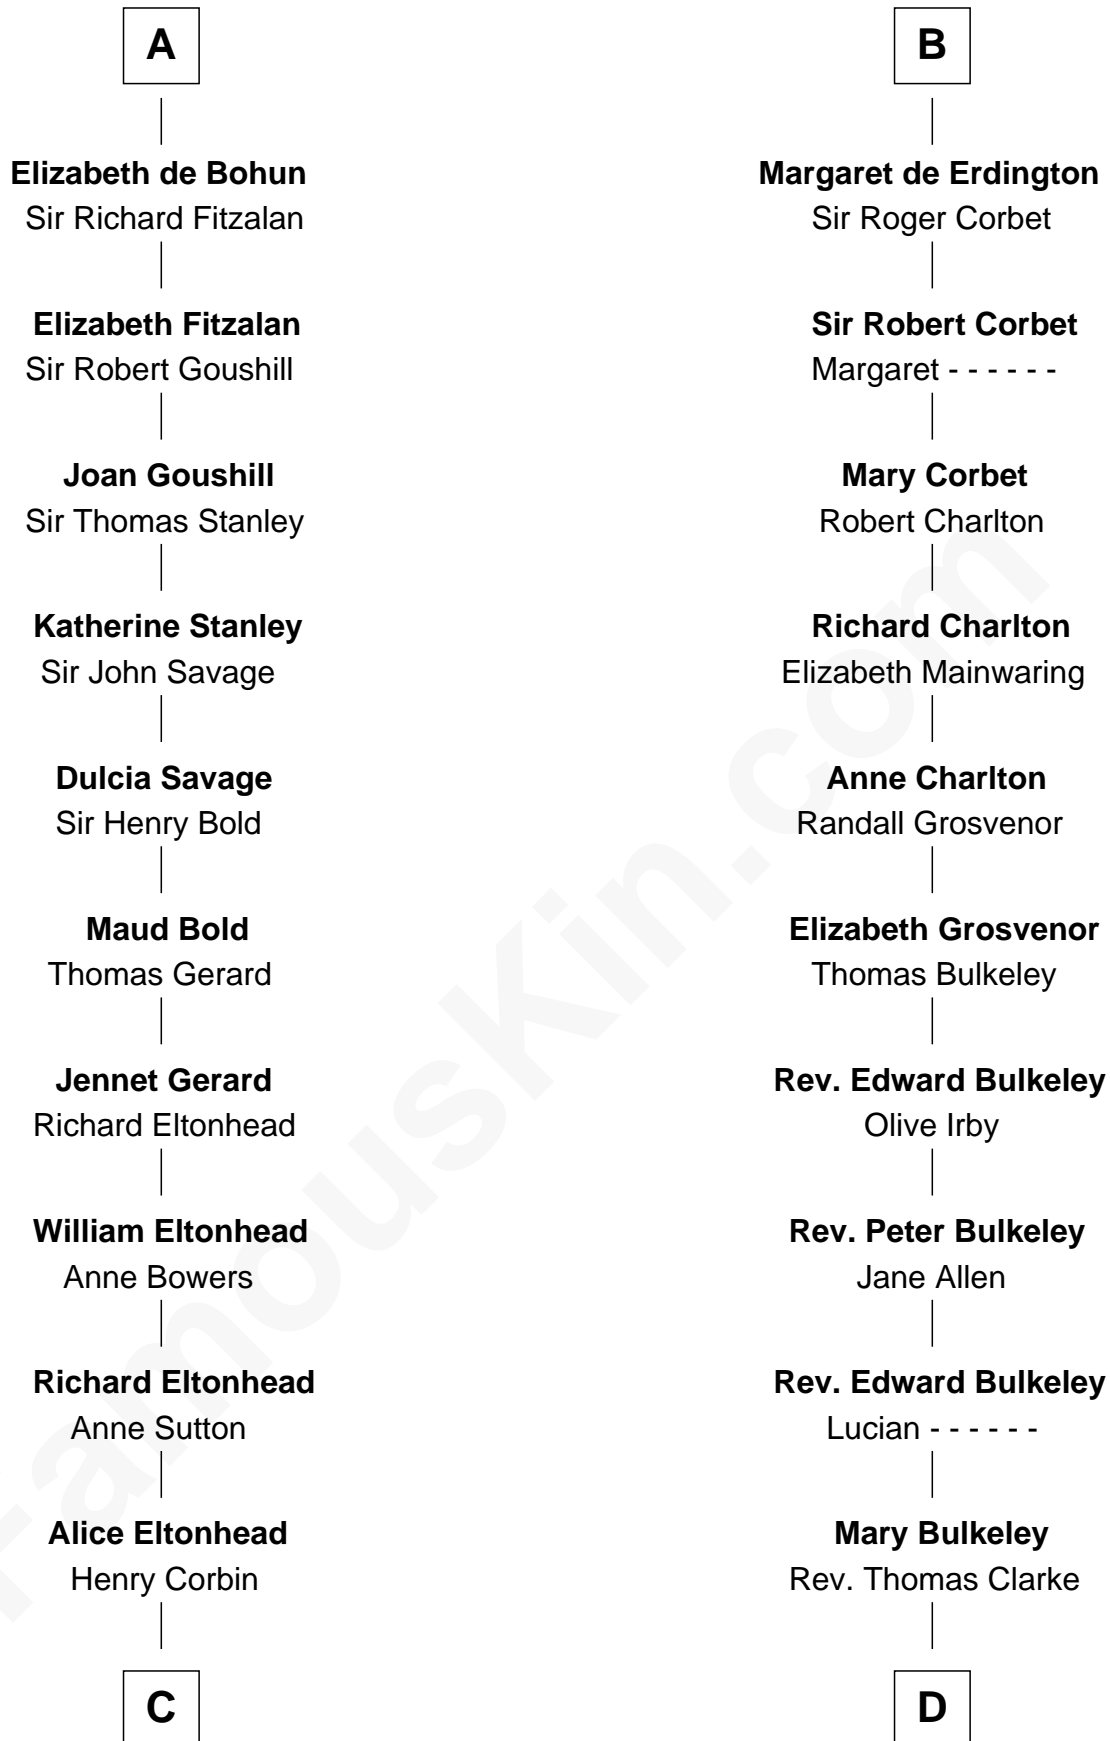

FamousKin.com Relationship Chart of

General Robert E. Lee

Confederate Army - U.S. Civil War

19th cousin 2 times removed of

John Hancock

Signer of the Declaration of Independence

Walter of Salisbury

C

Laetitia Corbin

Richard Lee

Henry Lee

Mary Bland

Col. Henry Lee

Lucy Grymes

Maj. Gen. Henry Lee

Anne Hill Carter