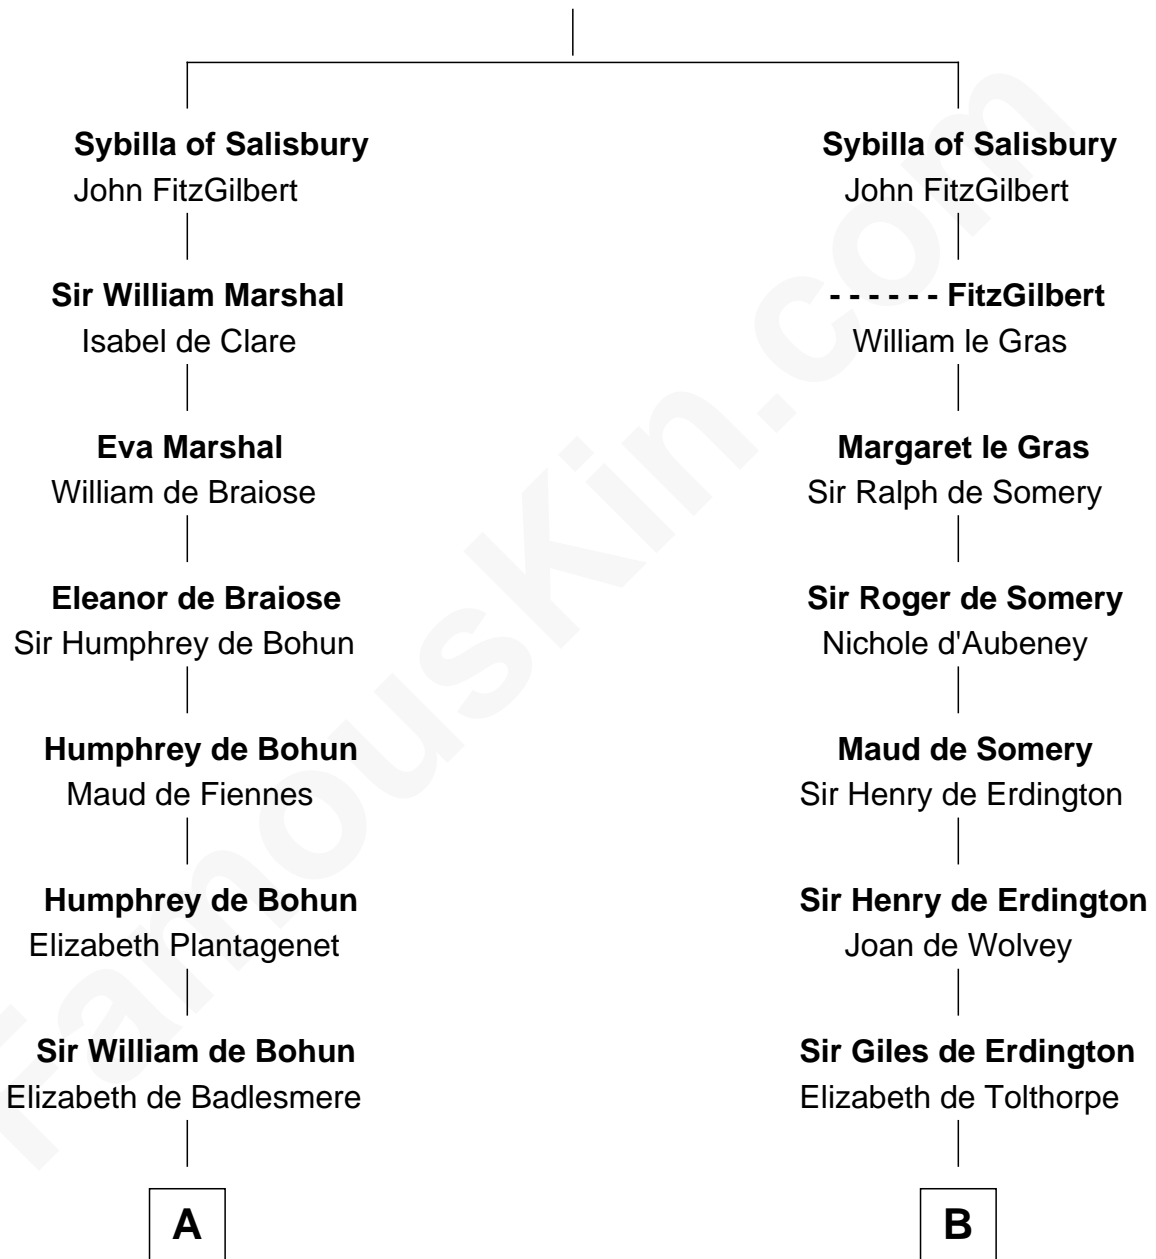

FamousKin.com Relationship Chart of

General Robert E. Lee

Confederate Army - U.S. Civil War

19th cousin 2 times removed of

John Hancock

Signer of the Declaration of Independence

Walter of Salisbury

C

Laetitia Corbin

Richard Lee

Henry Lee

Mary Bland

Col. Henry Lee

Lucy Grymes

Maj. Gen. Henry Lee

Anne Hill Carter