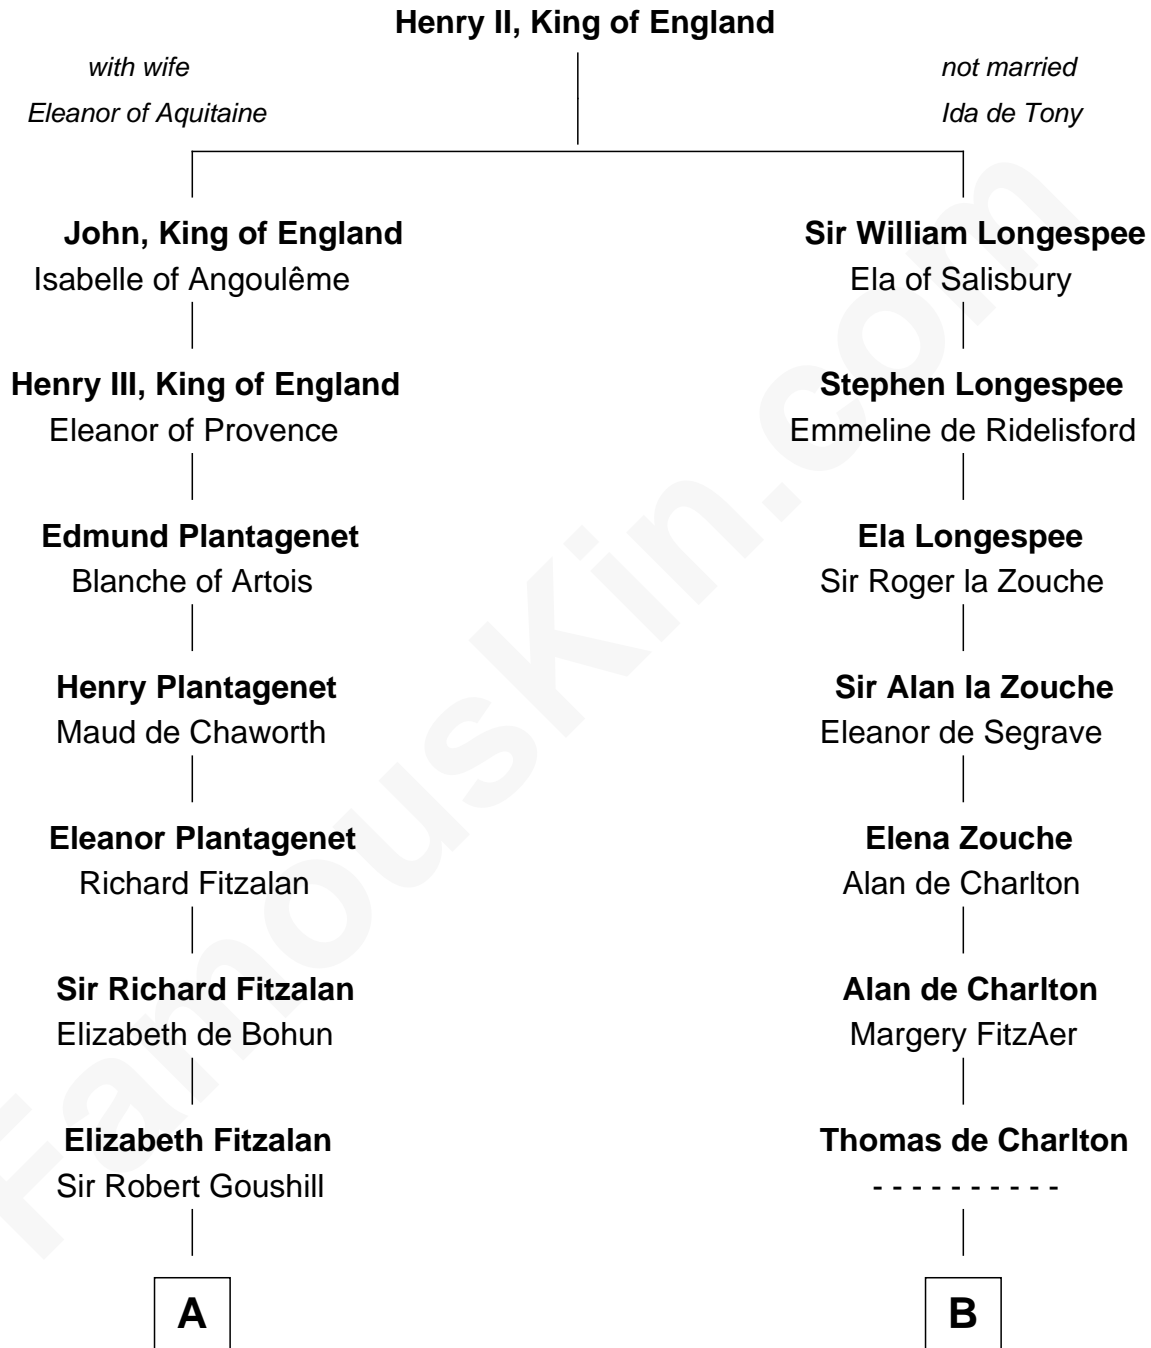

FamousKin.com Relationship Chart of

General Robert E. Lee

Confederate Army - U.S. Civil War

19th cousin of

John Hancock

Signer of the Declaration of Independence

C

Col. Henry Lee

Lucy Grymes

Maj. Gen. Henry Lee

Anne Hill Carter

General Robert E. Lee

Confederate Army - U.S. Civil War

D

Elizabeth Clarke

John Hancock