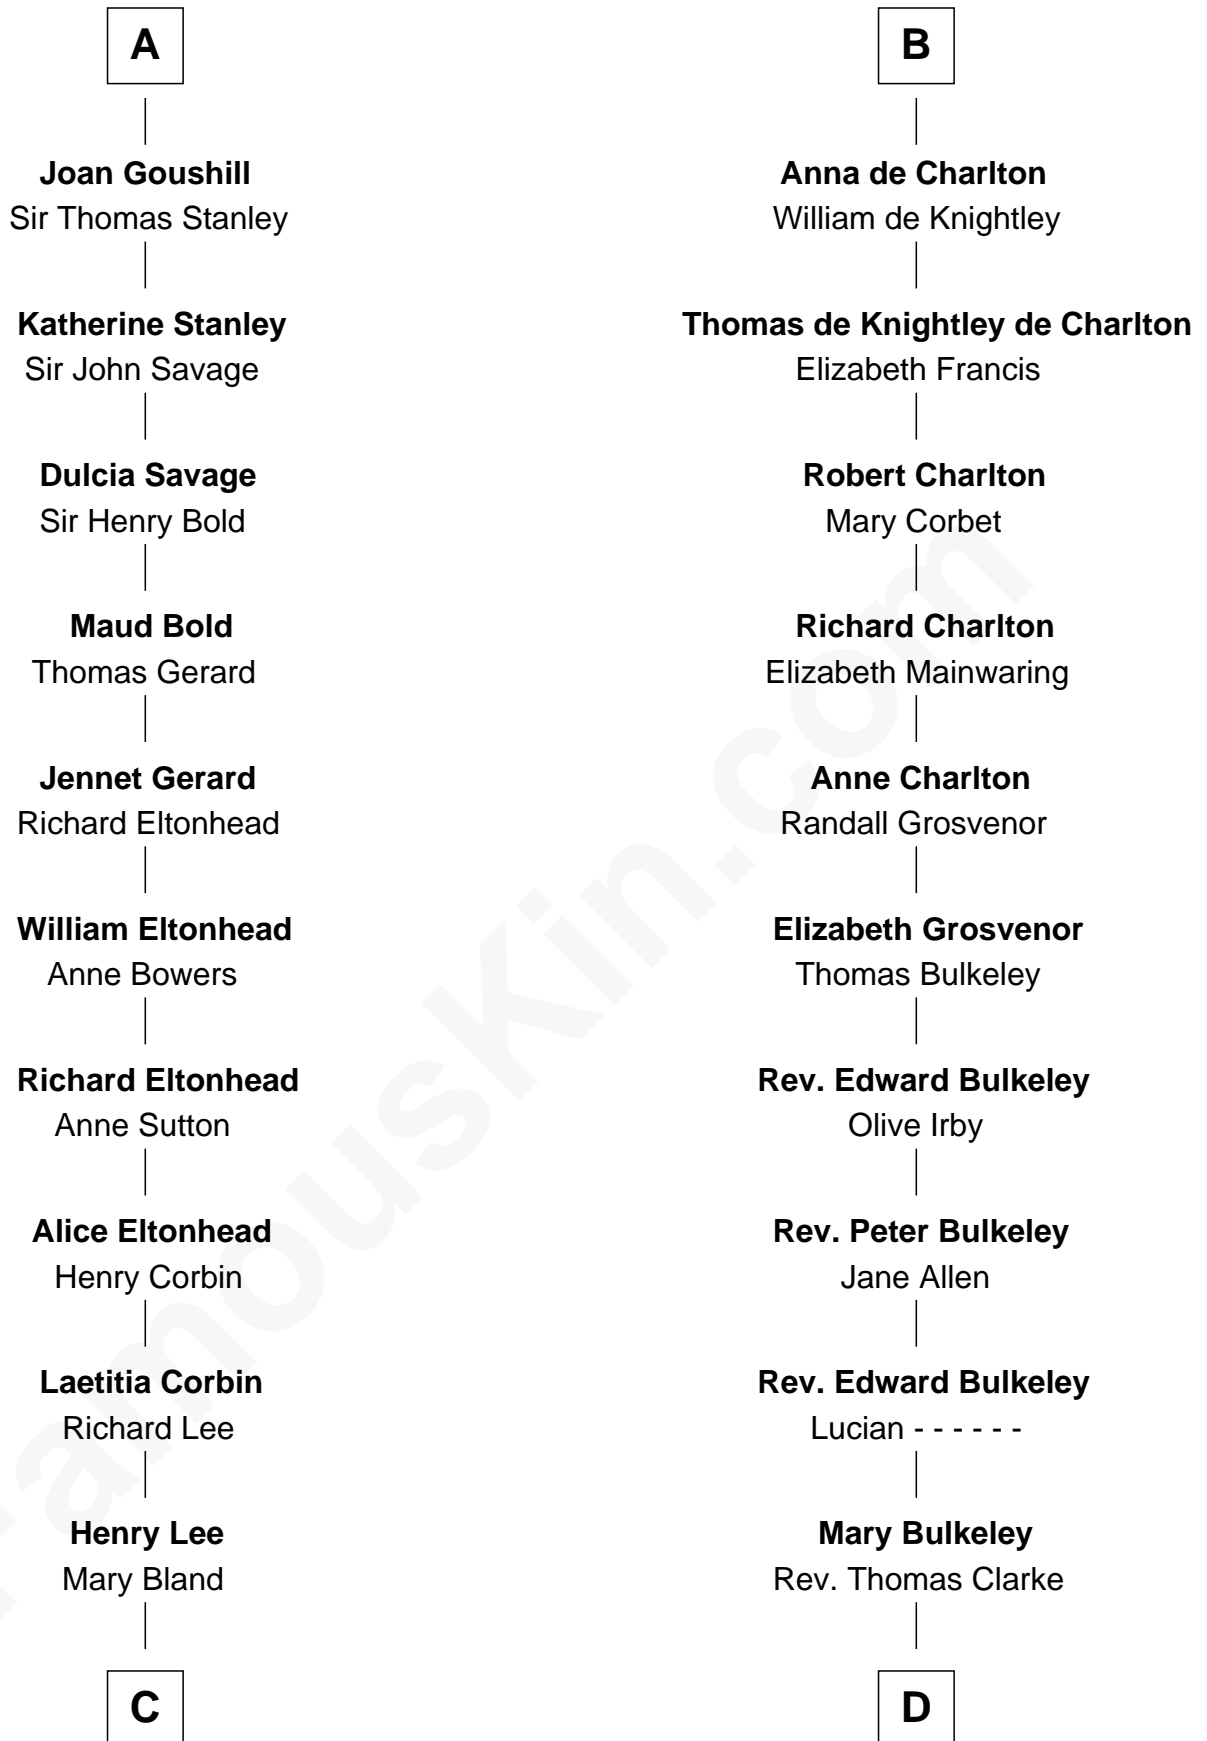

FamousKin.com Relationship Chart of

General Robert E. Lee

Confederate Army - U.S. Civil War

19th cousin of

John Hancock

Signer of the Declaration of Independence

C

Col. Henry Lee

Lucy Grymes

Maj. Gen. Henry Lee

Anne Hill Carter

General Robert E. Lee

Confederate Army - U.S. Civil War

D

Elizabeth Clarke

John Hancock